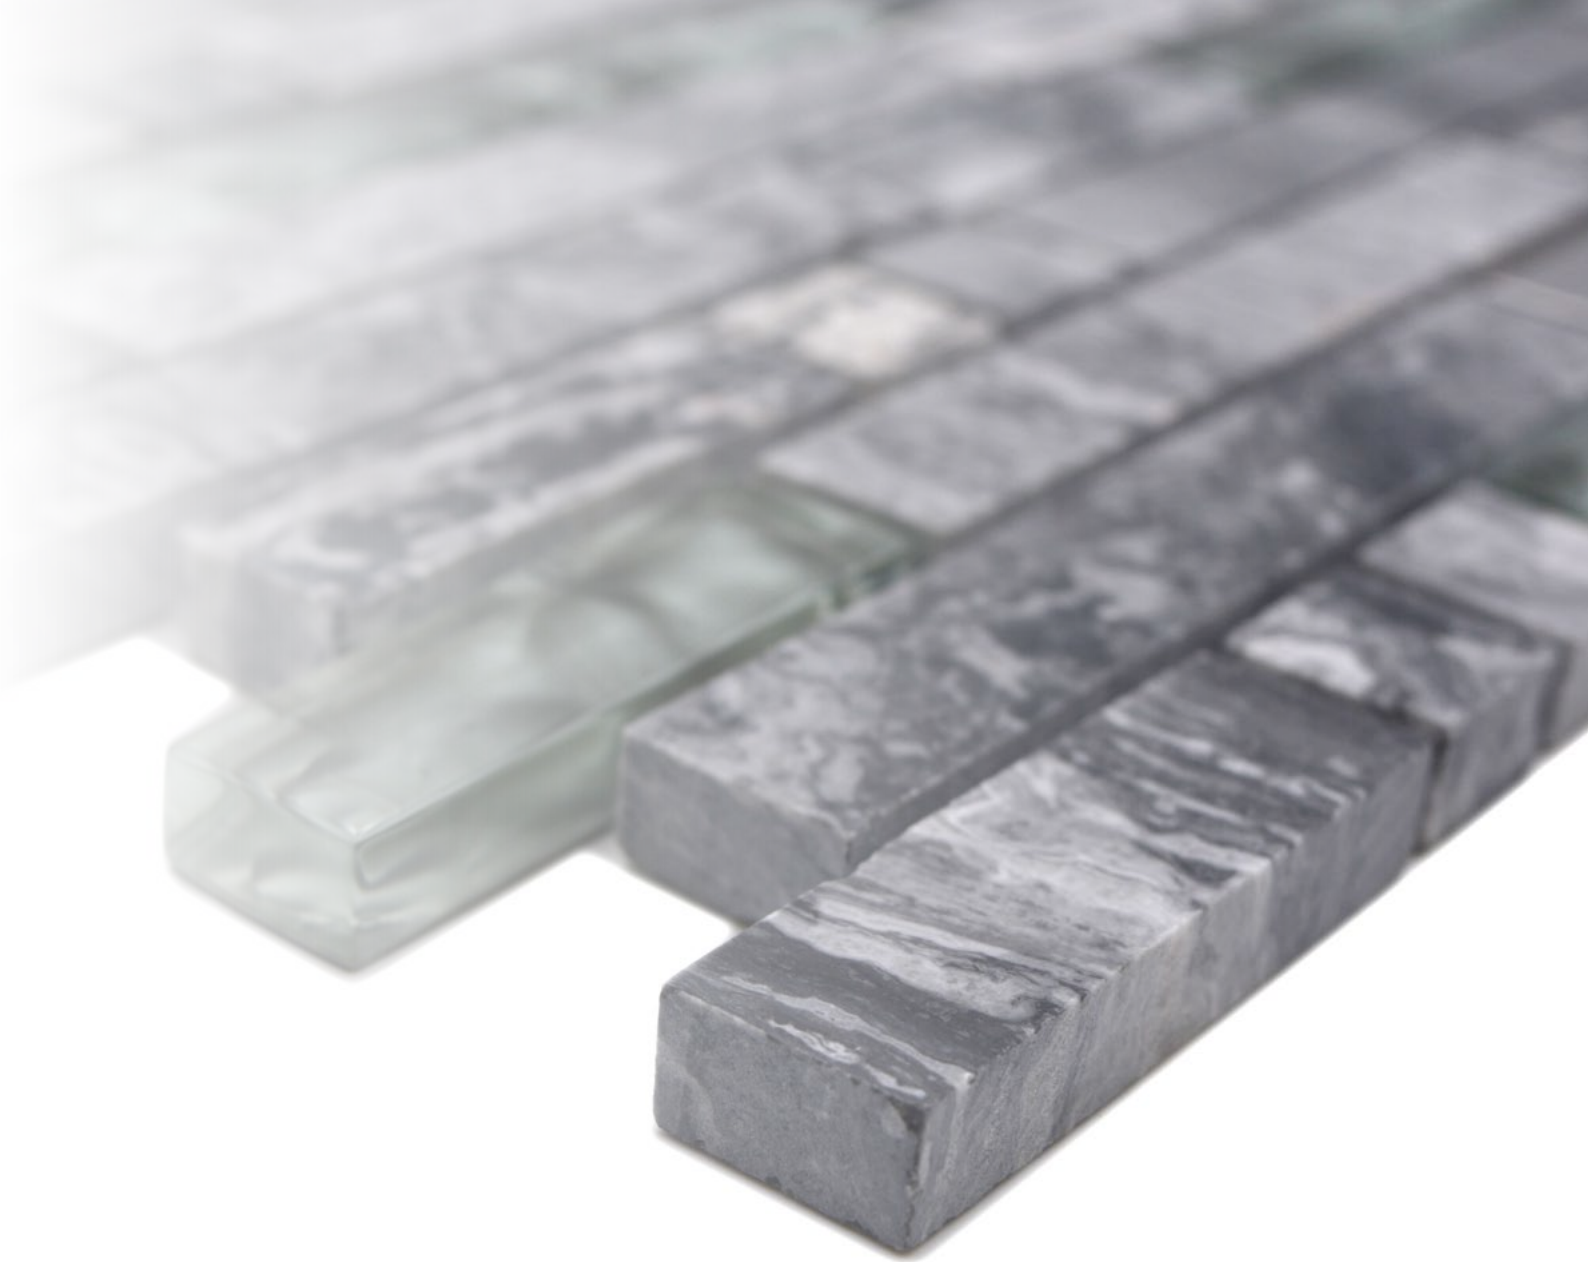

XCE 88
Matte/sheet 305x322mm
Stein/stone 15x15x8mm

XCE 99
Matte/sheet 305x322mm
Stein/stone 15x15x8mm

XCM MC629
Matte/sheet 300x300mm
Stein/stone 23x23/23x48/48x48x8mm

CRYSTAL STEIN & EDELSTAHL

CRYSTAL STONE & STAINLESS STEEL