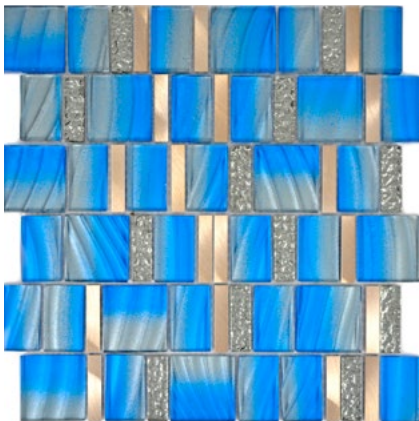

XCM SUN01
Matte/sheet 297x295mm
Stein/stone 10/15/30/47x47x8mm