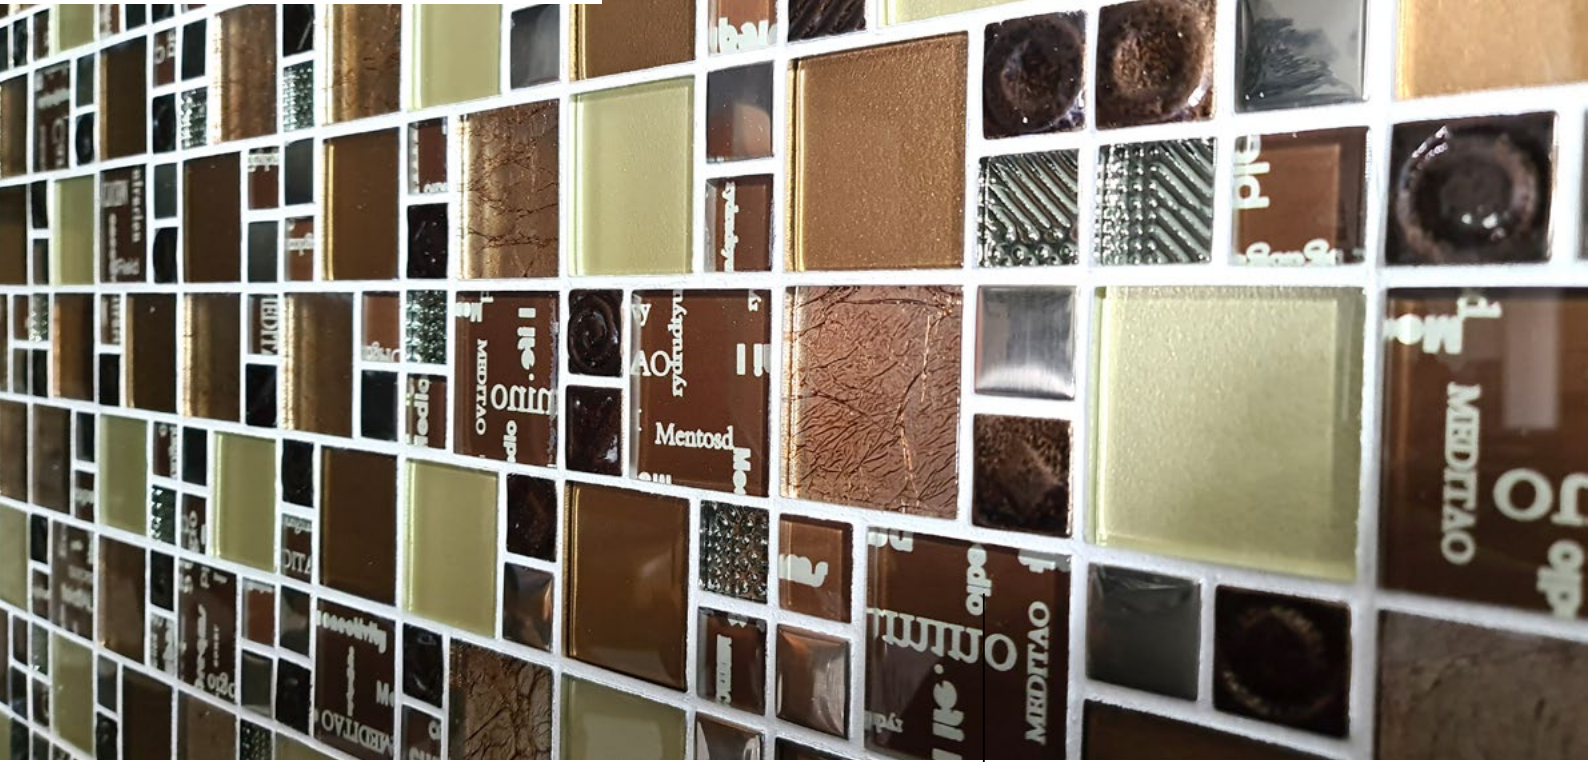

Serie/Series Carnival

XCM MC529

Matte/sheet 298x298mm
Stein/stone 23x23/48x48x8mm

XCM MC539

Matte/sheet 298x298mm
Stein/stone 23x23/48x48x8mm

XCM MC549

Matte/sheet 298x298mm
Stein/stone 23x23/48x48x8mm