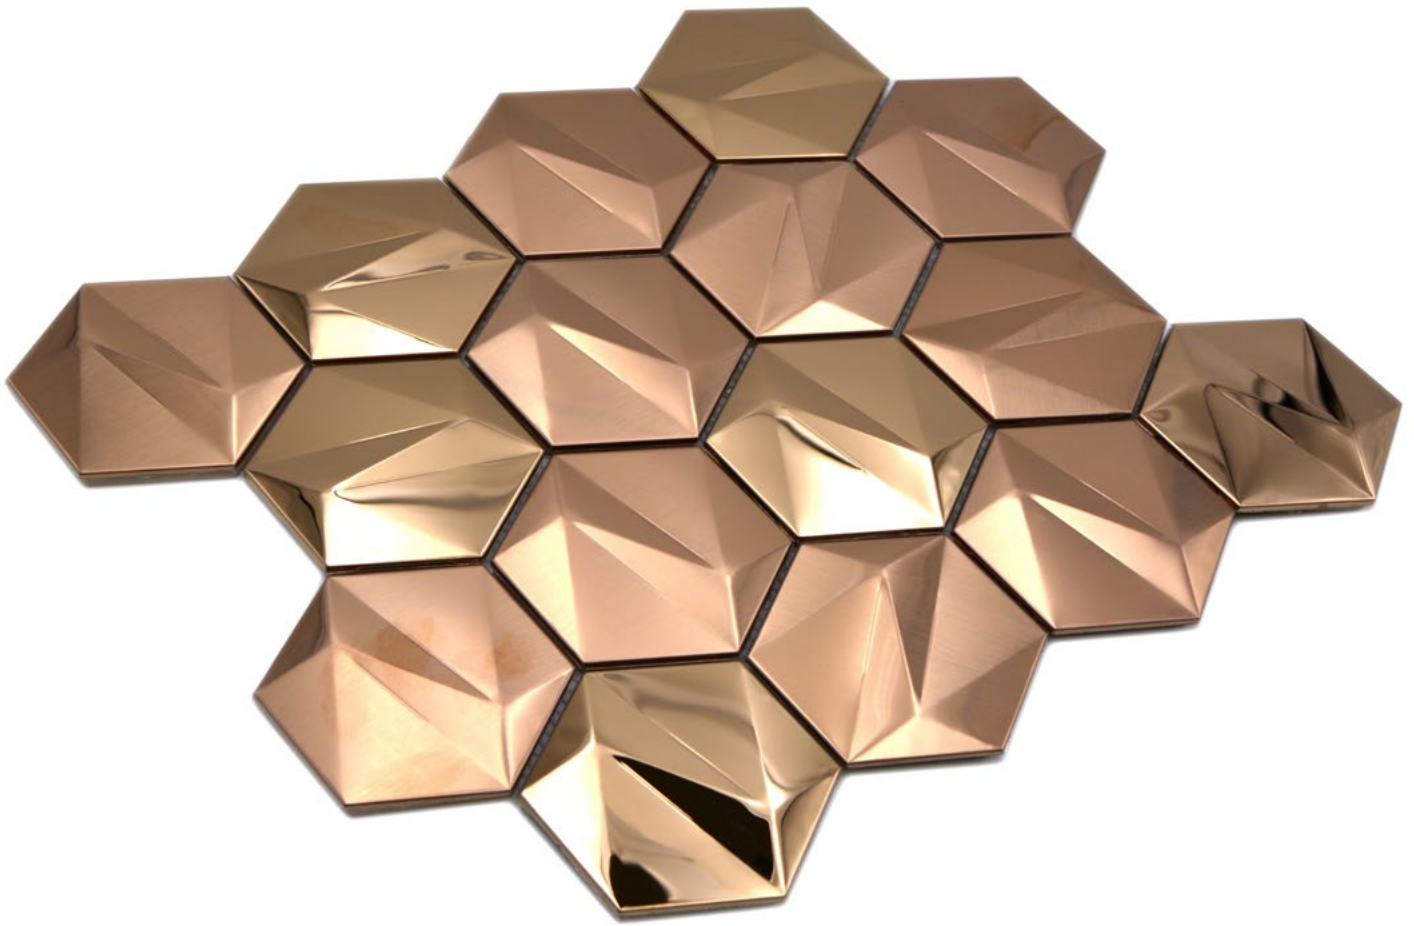

**XCE 1548G**

**Matte**/sheet 298x305mm  
**Stein**/stone 15x48x8mm

**HXM 10SG**

**Matte**/sheet 262x230mm  
**Stein**/stone 86x100x12mm

**HXM 60PL**  
Matte/sheet 257x297mm  
Stein/stone 73x84x8mm

**HXM 40SB**  
Matte/sheet 257x297mm  
Stein/stone 73x84x8mm