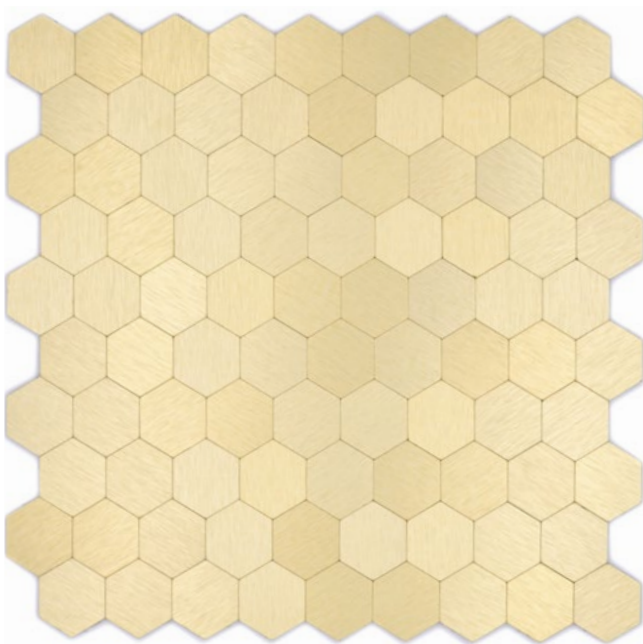

SAM 4GO99
Matte/sheet 305x305mm
Stein/stone 50x50x4mm