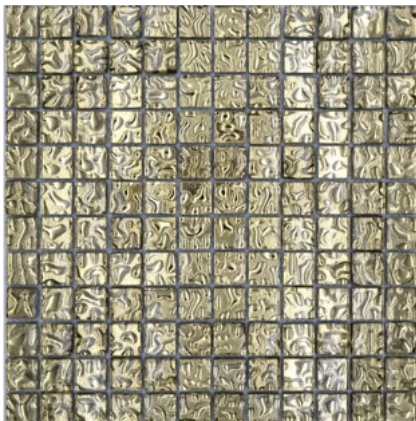

Serie/Series Qin Shi

XCM 8G03

Matte/sheet 298x298mm
Stein/stone 23x23x8mm

XCM G0821

Matte/sheet 300x300mm
Stein/stone 15x15x8mm

XCM SV827

Matte/sheet 300x300mm
Stein/stone 15x15x8mm

XCM 8SB4

Matte/sheet 298x298mm
Stein/stone 23x23x8mm

XCM G0823

Matte/sheet 300x300mm
Stein/stone 23x23x8mm

XCM SV829

Matte/sheet 300x300mm
Stein/stone 23x23x8mm