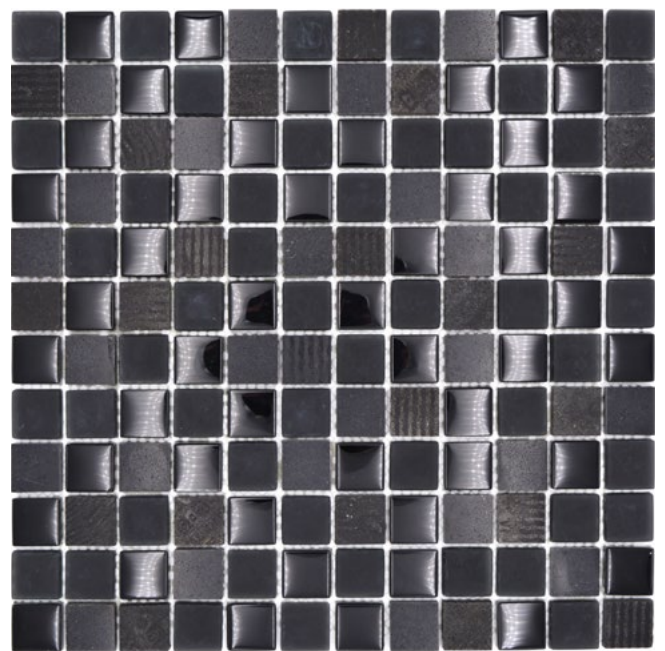

**XCM HQ19**  
Matte/sheet 305x305mm  
Stein/stone 15x15x8mm

**XCM HQ20**  
Matte/sheet 300x300mm  
Stein/stone 23x23x8mm

**XCM HQ22**  
Matte/sheet 300x300mm  
Stein/stone 23x23x8mm

**XCM HQ24**  
Matte/sheet 300x300mm  
Stein/stone 23x23x8mm