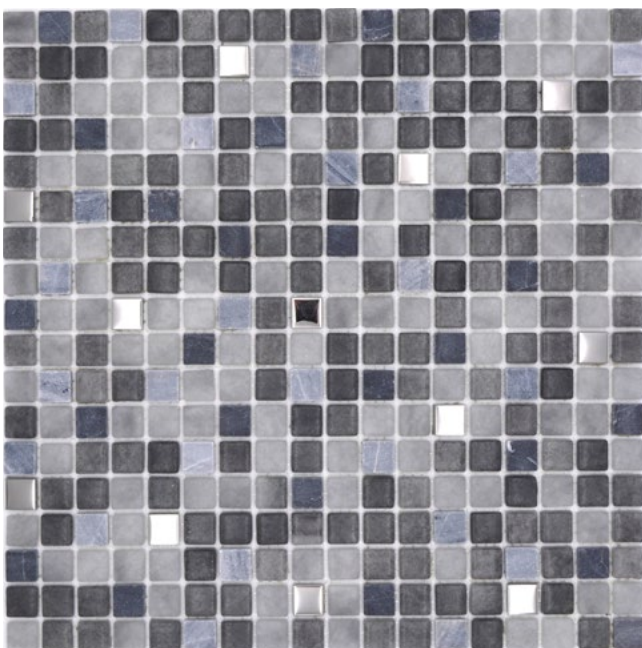

Serie/Series Lope

Lope 04AN
Matte/sheet 300x300mm
Stein/stone 15x15x6mm

Lope 14AN
Matte/sheet 300x300mm
Stein/stone 15x15x6mm