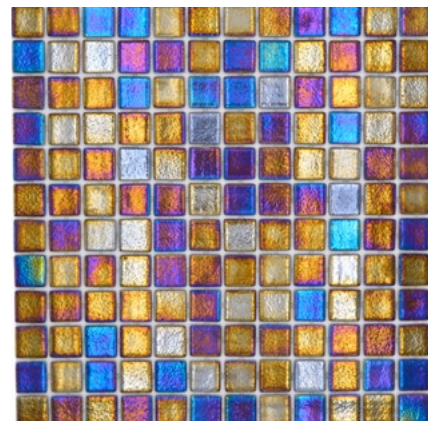

VP55256PUR

Matte/sheet 316x316mm
Stein/stone 25x25x4mm