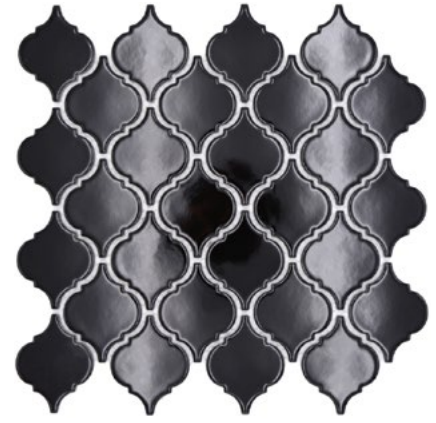

Serie/Series Arabesque

CLP 1WG

Matte/sheet 293x245mm
Stein/stone 52x52x6mm