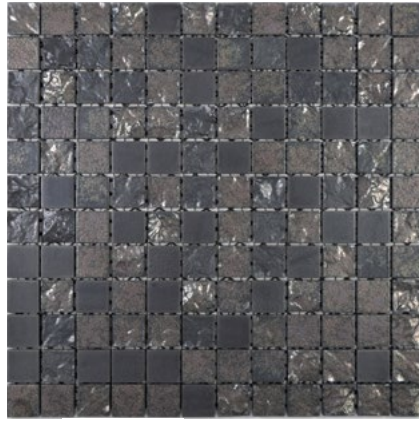

## CG KN3

Matte/sheet 297x297mm  
Stein/stone 47x47x7-8,5mm

**CG SB10**  
Matte/sheet 316x316mm  
Stein/stone 25x25x7-8mm

**CG GA8**  
Matte/sheet 316x316mm  
Stein/stone 25x25x7-8mm

**CG GA2**  
Matte/sheet 316x316mm  
Stein/stone 25x25x7-8mm