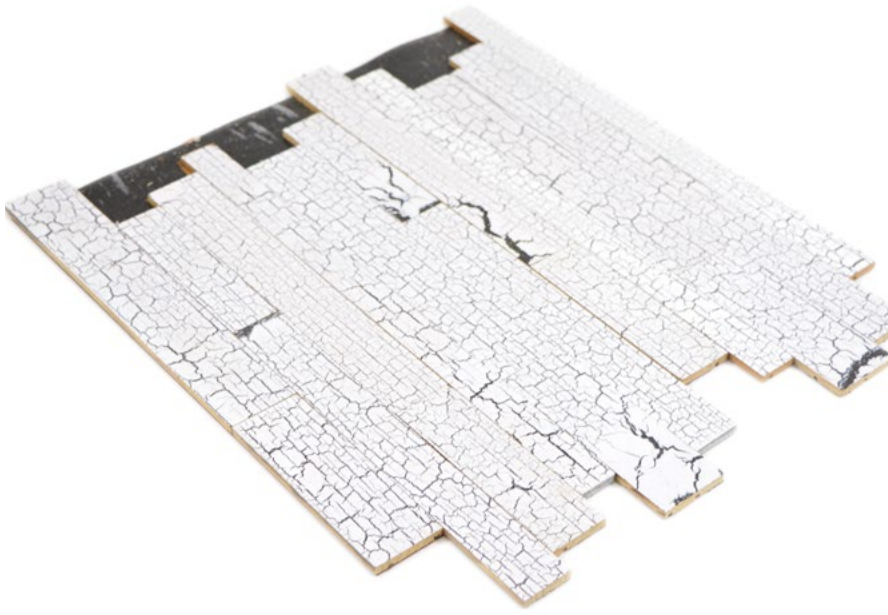

# Serie/Series Wood

**SWM PW5**

**Matte**/sheet 300x300mm  
**Stein**/stone 100/200x24/34  
 +150x20/24+300x20x5mm

**SWM PW1**

**Matte**/sheet 300x300mm  
**Stein**/stone 100/200x24/34  
 +150x20/24+300x20x5mm