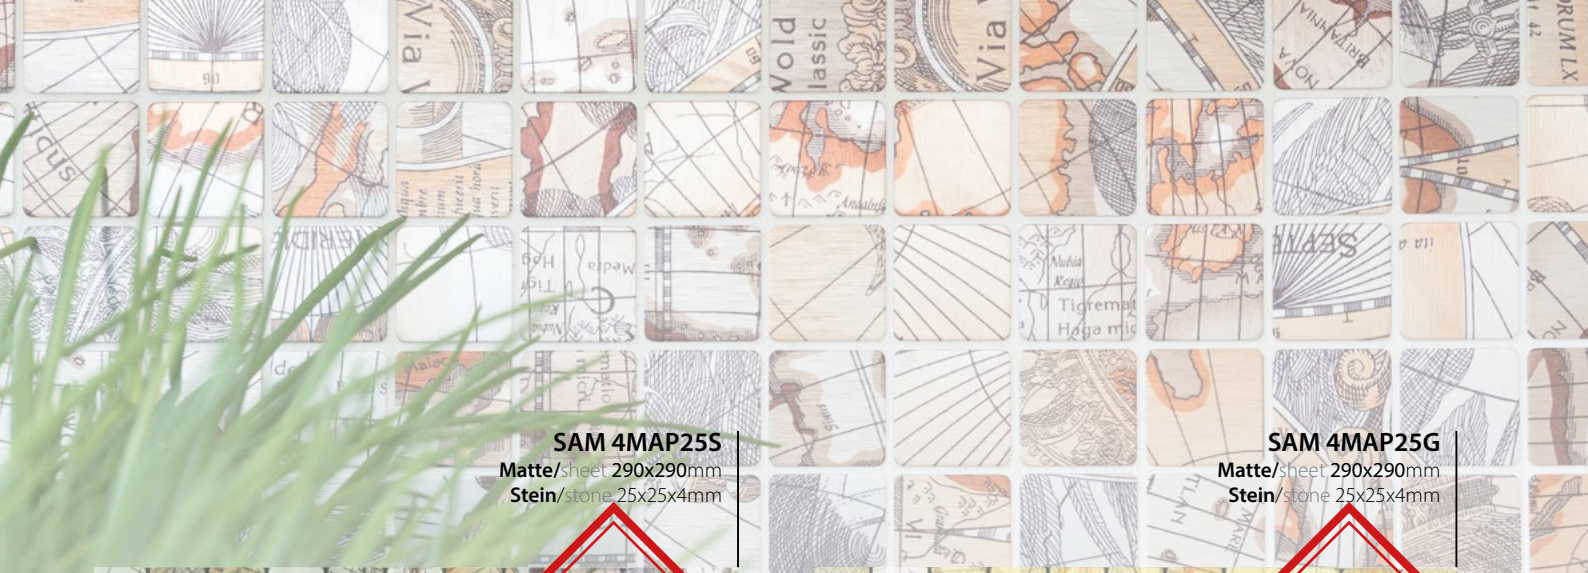

**SAM 4GO25**  
Matte/sheet 305x305mm  
Stein/stone 25x25x4mm

**SAM 4GO99**  
Matte/sheet 305x305mm  
Stein/stone 50x50x4mm

**SAM 4GOHX**  
Matte/sheet 280x290mm  
Stein/stone 32x32x4mm

**SAM 4GO87**  
Matte/sheet 305x305mm  
Stein/stone 23x25+25x50x4mm