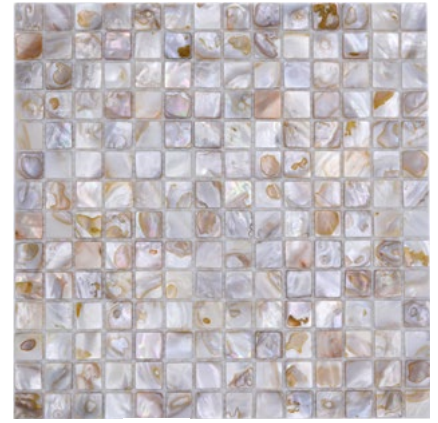

**MUSCHEL**

---

SHELL

**Serie/**Series Anodonta

**SM 201**  
Matte/sheet 305x305mm  
Stein/stone 20x20x2mm

**SM 203**  
Matte/sheet 305x305mm  
Stein/stone 20x20x2mm

**SM 2525**  
Matte/sheet 300x300mm  
Stein/stone 25x25x2mm