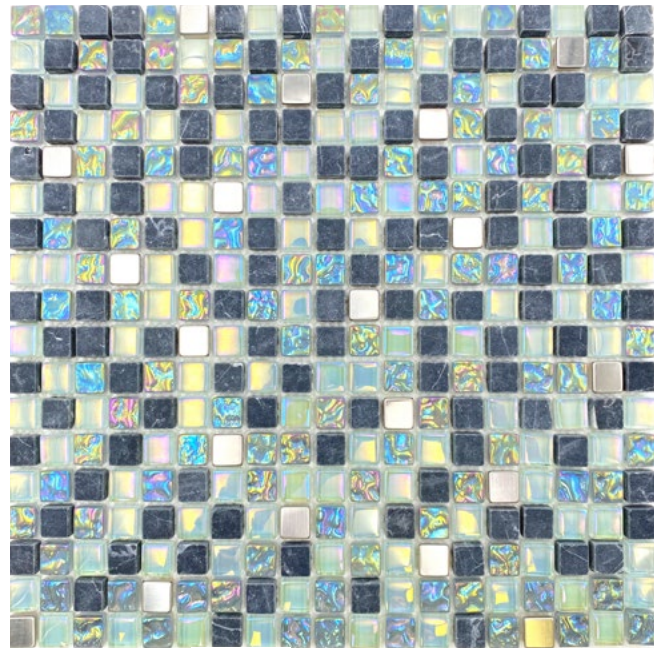

XNM SM67
Matte/sheet 298x304mm
Stein/stone 15x48x8mm

XNM SV85
Matte/sheet 286x298mm
Stein/stone 10x48/98/148x8mm

XCM M840
Matte/sheet 305x322mm
Stein/stone 15x15x8mm