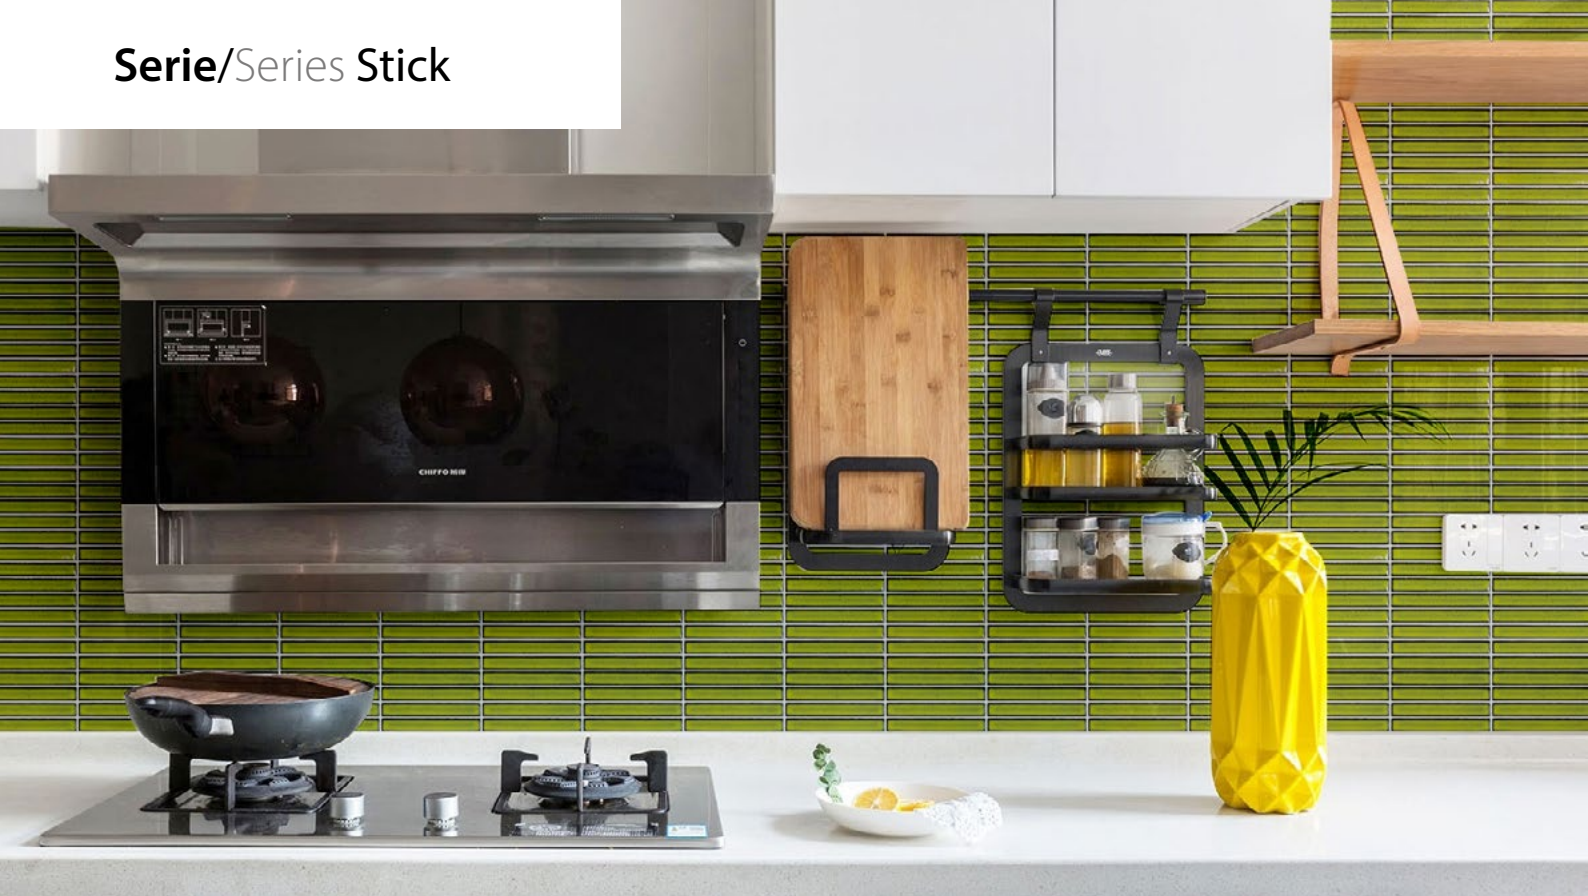

Serie/Series Stick

CG CS 16

Matte/sheet 296x299mm
Stein/stone 20x145x7,5mm