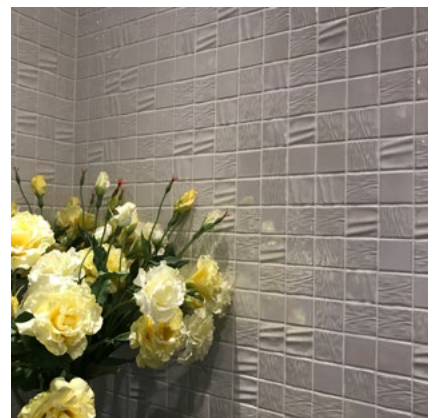

Serie/Series Nippon

CG KN1

Matte/sheet 297x297mm
Stein/stone 47x47x7-8,5mm

CG KN5

Matte/sheet 297x297mm
Stein/stone 47x47x7-8,5mm

CG KN3

Matte/sheet 297x297mm
Stein/stone 47x47x7-8,5mm