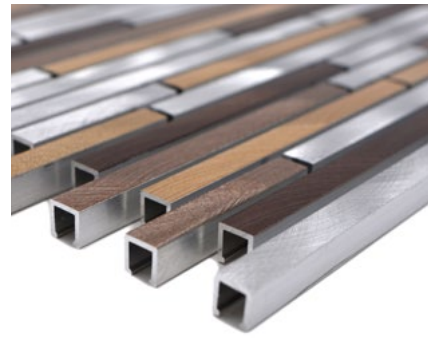

Ausverkauft / Sold Out

Ausverkauft / Sold Out

XAM A971
Matte/sheet 317x317mm
Stein/stone 15x15x8mm

XAM A991
Matte/sheet 298x338mm
Stein/stone 15x48/98/148x8mm