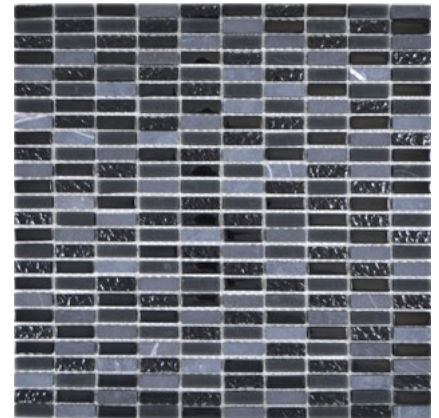

XCM XS99
Matte/sheet 313x318mm
Stein/stone 10x30x8mm