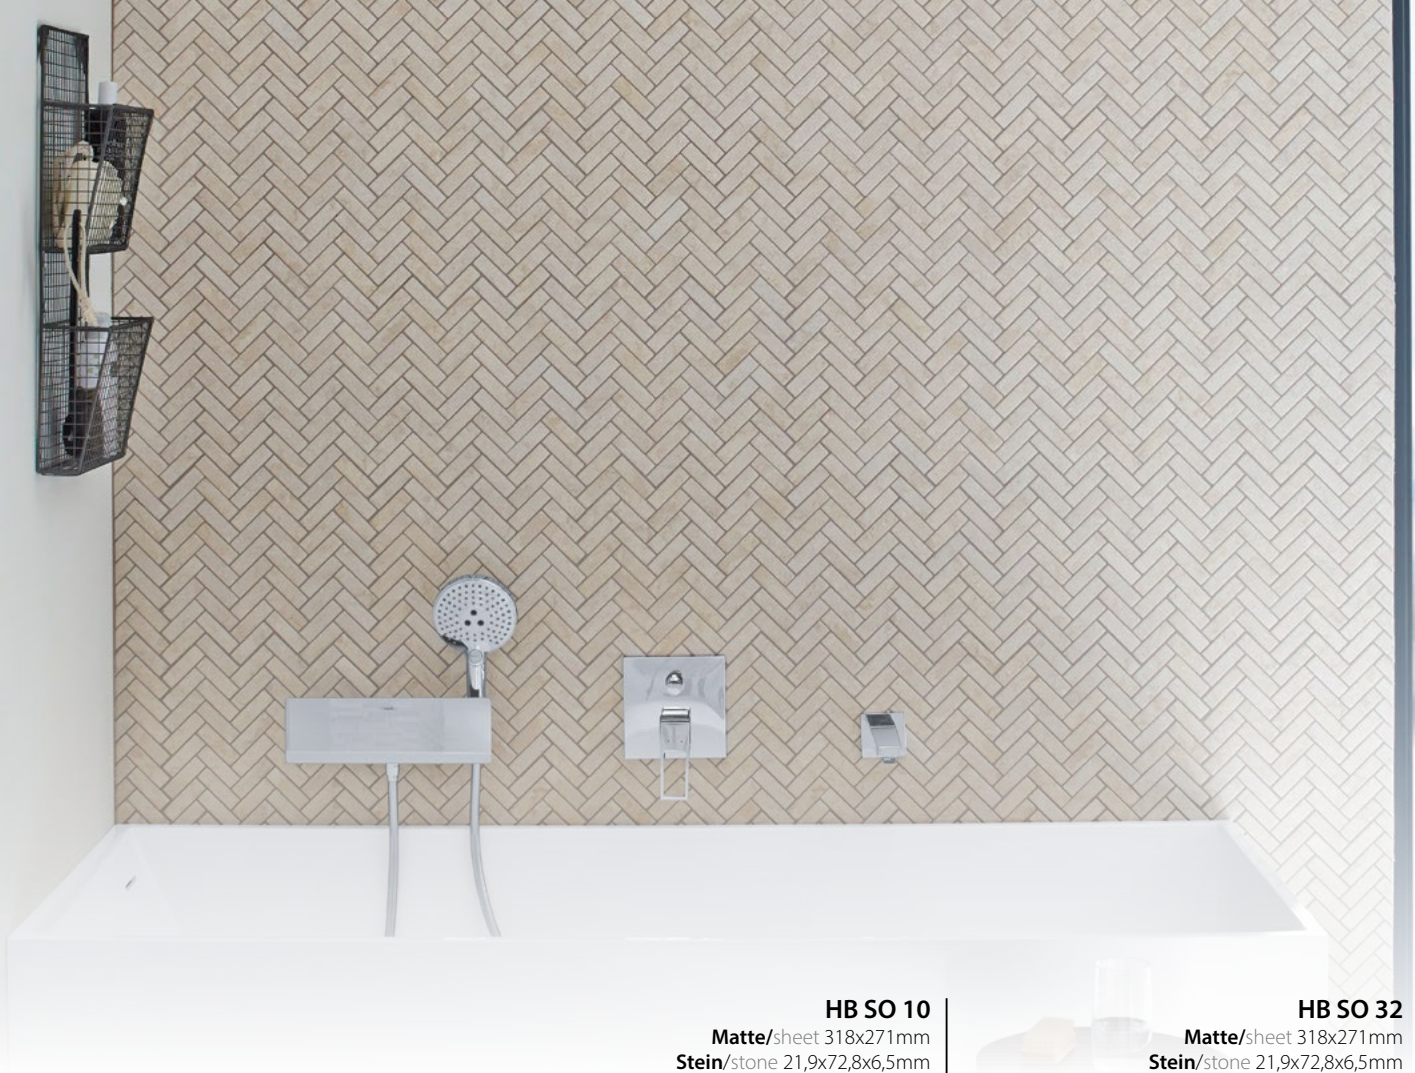

HB SO 32
Matte/sheet 318x271mm
Stein/stone 21,9x72,8x6,5mm

HB SO 10
Matte/sheet 318x271mm
Stein/stone 21,9x72,8x6,5mm