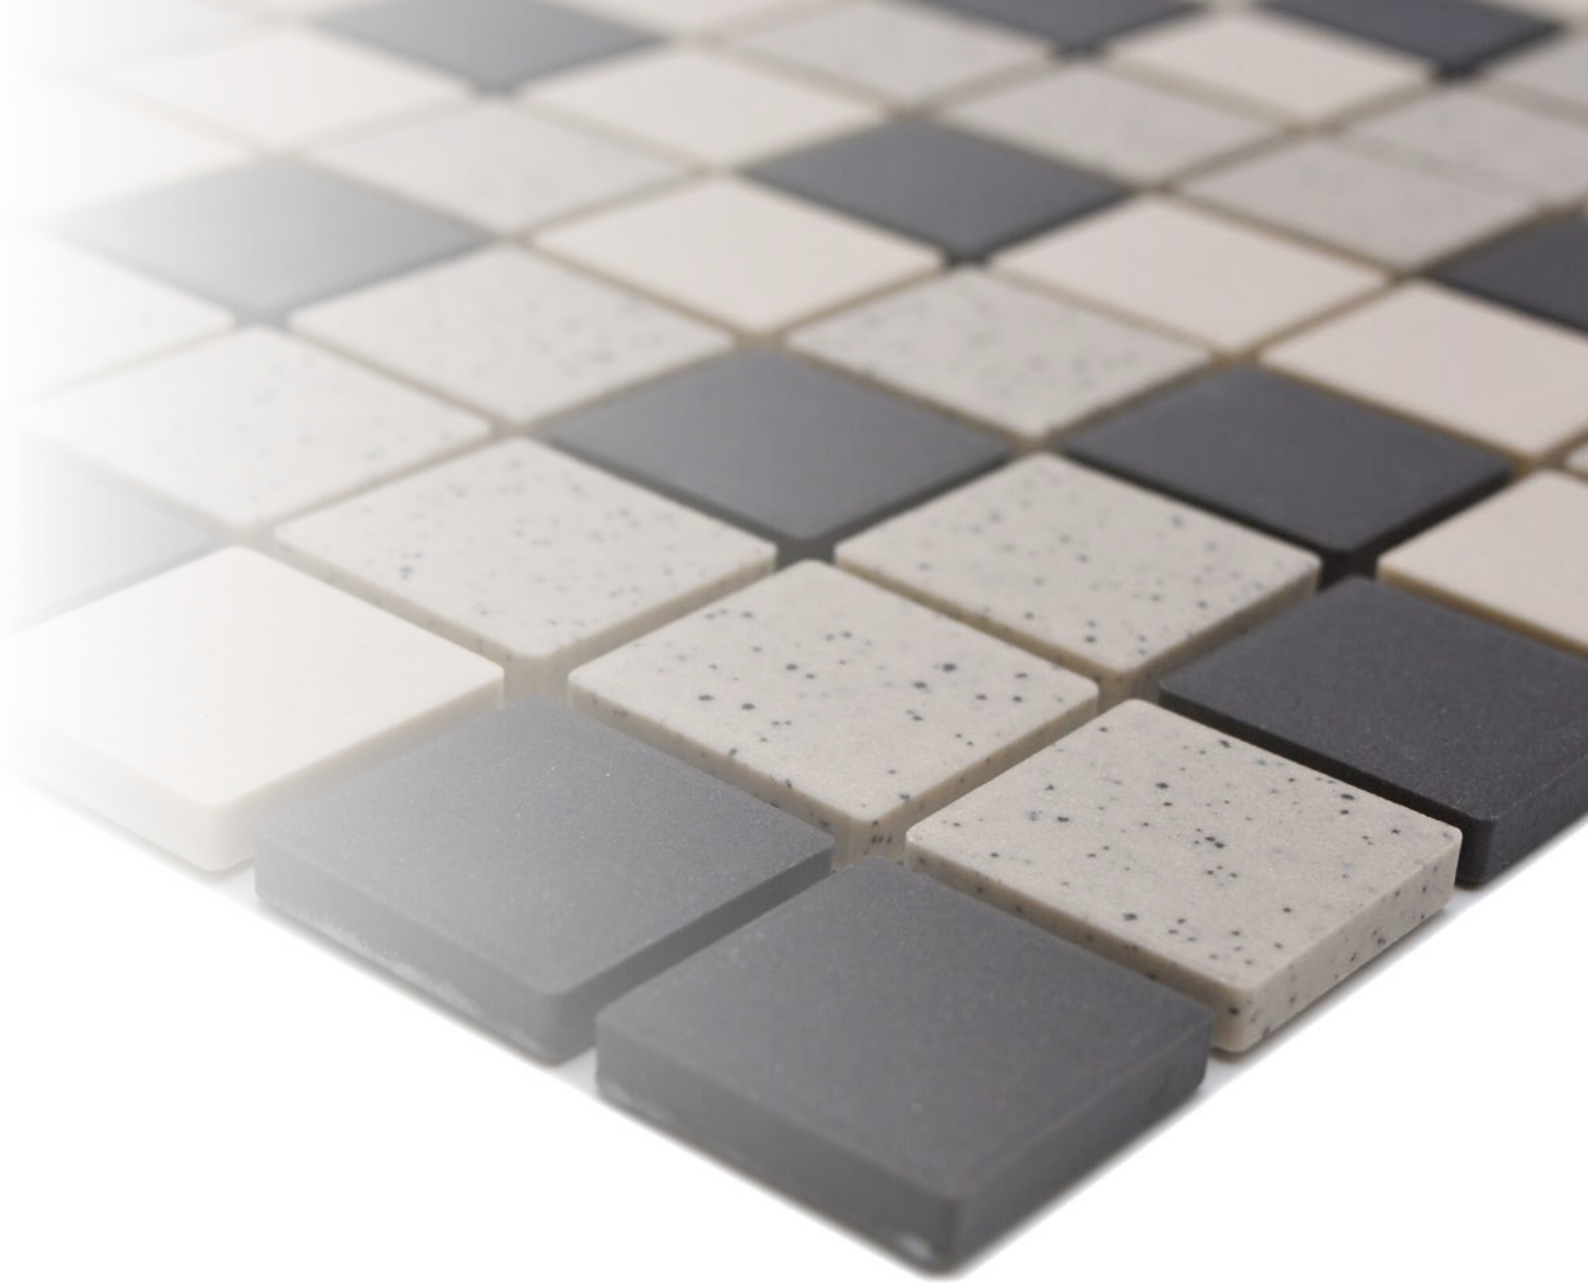

RAT 890
Matte/sheet 298x298mm
Stein/stone 97x97x6mm / R10B

RAT 900
Matte/sheet 298x298mm
Stein/stone 97x97x6mm / R10B

KERAMIK UNGLASIERT

CERAMIC UNGLAZED