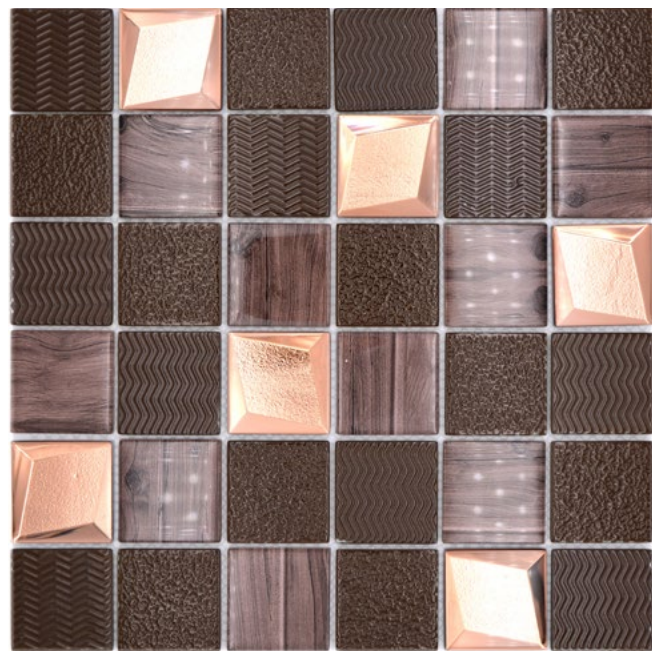

Matte/sheet 298x298mm  
Stein/stone 23x23x8mm

**XCM JT12**

Matte/sheet 298x298mm  
Stein/stone 23x23x8mm

**XCM JT14**

Matte/sheet 298x298mm  
Stein/stone 23x23x8mm

**XCM COAST**  
Matte/sheet 298x298mm  
Stein/stone 47x47x6mm