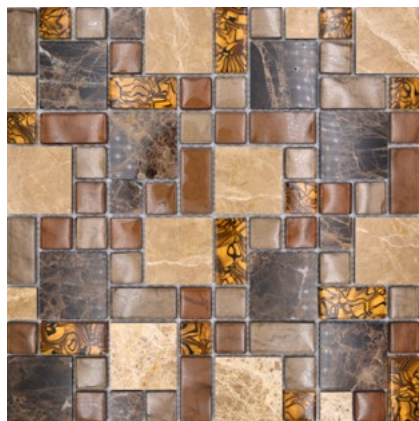

## XCM GV868

Matte/sheet 298x338mm  
Stein/stone 15x48/98/148x8mm

**XCM M790**  
Matte/sheet 300x300mm  
Stein/stone 15x15x8mm

**XCM MC679**  
Matte/sheet 300x300mm  
Stein/stone 23x23/48+48x48x8mm

**XCM SM18**  
Matte/sheet 298x304mm  
Stein/stone 15x48x8mm