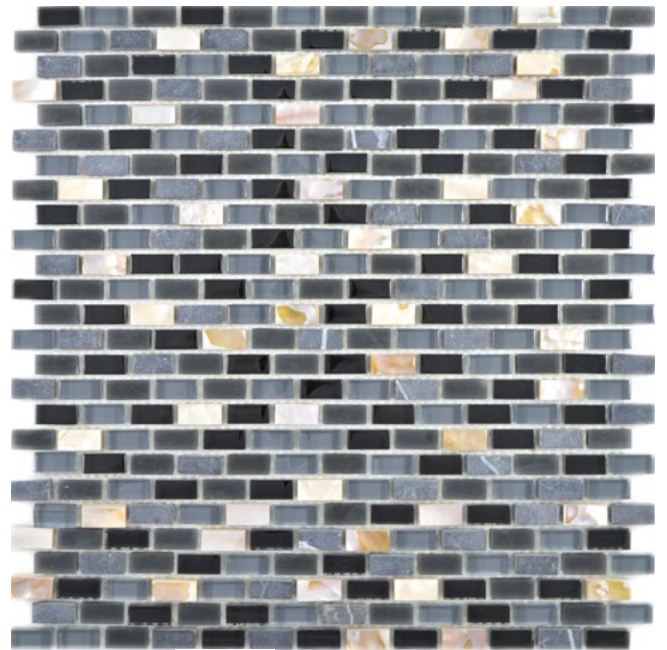

**XCM CN14**  
Matte/sheet 300x300mm  
Stein/stone 23x23x8mm

**XCM CN24**  
Matte/sheet 300x300mm  
Stein/stone 23x23x8mm

**XCM CB52**  
Matte/sheet 327x302mm  
Stein/stone 23x23x8mm

**XCM B13S**  
Matte/sheet 310x285mm  
Stein/stone 10x20x8mm