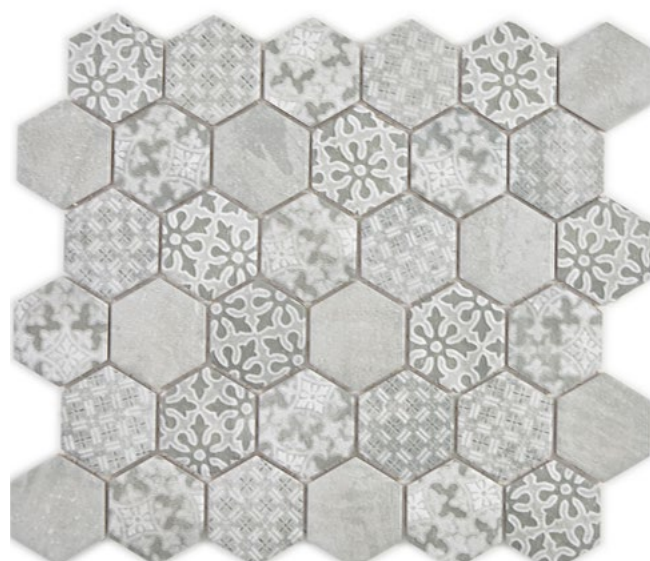

# Serie/Series Curio

**HX Curio A**  
Matte/sheet 325x281mm  
Stein/stone 51x59x6mm

**HX Curio G**  
Matte/sheet 325x281mm  
Stein/stone 51x59x6mm

**HX Curio ZDG**  
Matte/sheet 325x281mm  
Stein/stone 51x59x6mm