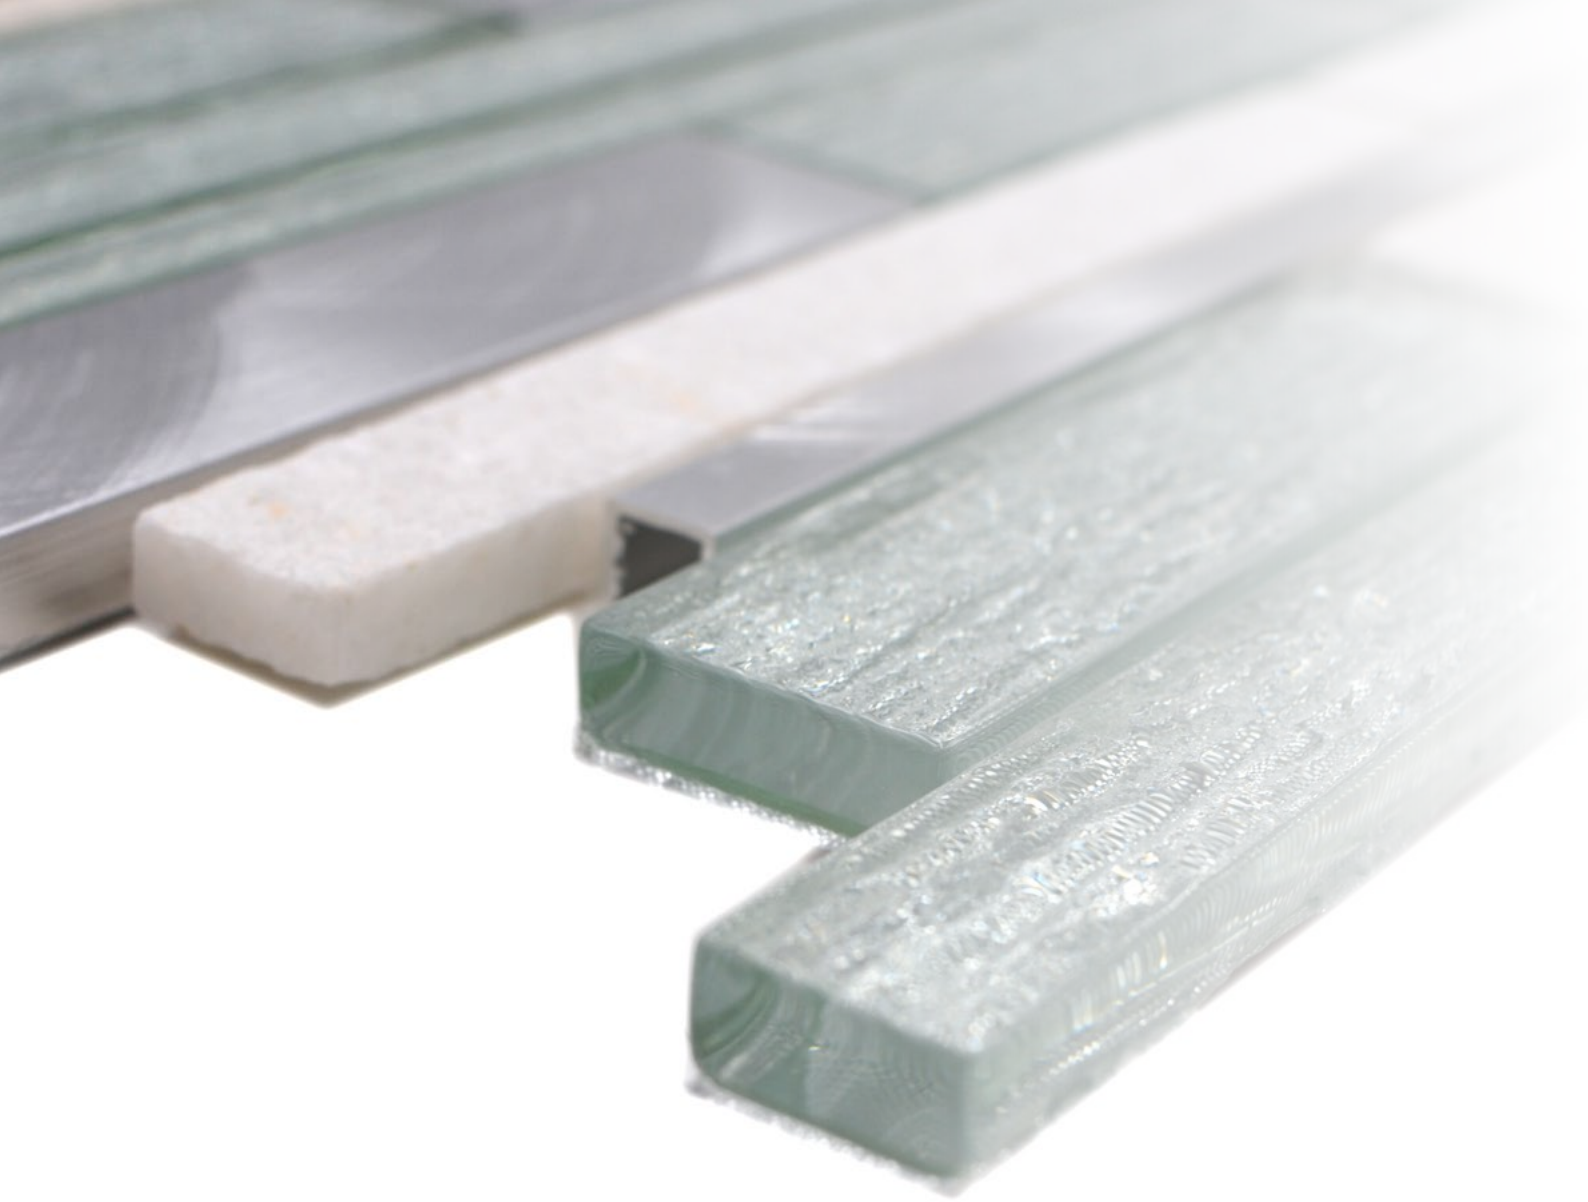

XCM SUN07
Matte/sheet 297x295mm
Stein/stone 10/15/30/47x47x8mm

XCM SUN09
Matte/sheet 297x295mm
Stein/stone 10/15/30/47x47x8mm

XCM SUN11
Matte/sheet 297x295mm
Stein/stone 10/15/30/47x47x8mm

CRYSTAL STEIN & ALUMINIUM

CRYSTAL STONE & ALUMINUM