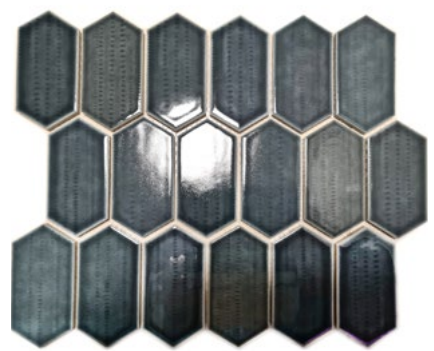

CG CH 479

Matte/sheet 253x293mm
Stein/stone 97x47x7,5mm