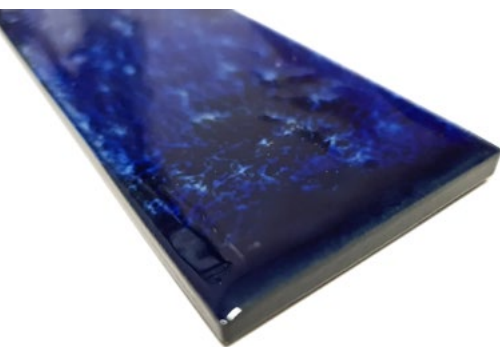

**CG KAS8**  
 Matte/sheet 297x297mm  
 Stein/stone 94x47x7,5mm

**BO SERAP**  
Matte/sheet 110x300mm  
Stein/stone 110x300x10mm

**BO TUBA**  
Matte/sheet 35x300mm  
Stein/stone 35x300x9mm

**FCG AIR02**  
Matte/sheet 240x60mm  
Stein/stone 240x60x8mm