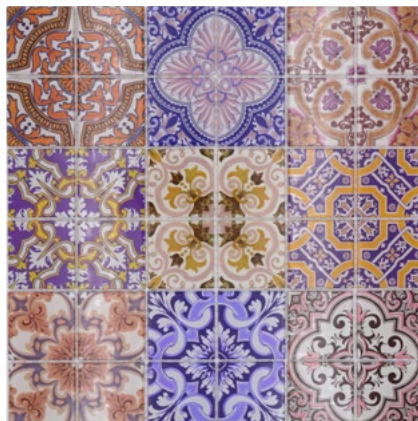

**CM SWISS**  
 Matte/sheet 300x300mm  
 Stein/stone 48x48x4mm

**CM ITALY**  
 Matte/sheet 300x300mm  
 Stein/stone 48x48x4mm

**CM SPAIN**  
 Matte/sheet 300x300mm  
 Stein/stone 48x48x4mm

**CM FRANCE**  
 Matte/sheet 300x300mm  
 Stein/stone 48x48x4mm