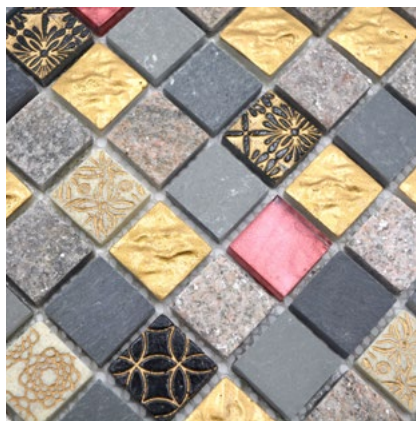

XCM CR47
Matte/sheet 300x300mm
Stein/stone 25x25x8mm

XCM CR73
Matte/sheet 300x300mm
Stein/stone 48x48x8mm