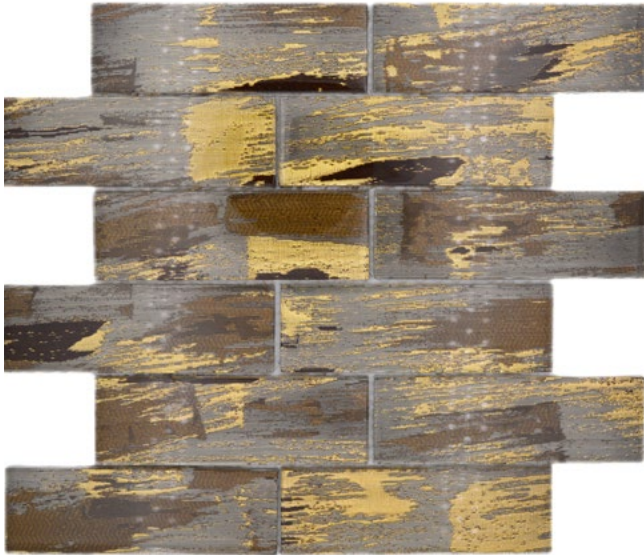

Serie/Series Night

XCM SWGO
Matte/sheet 300x300mm
Stein/stone 48x148x8mm