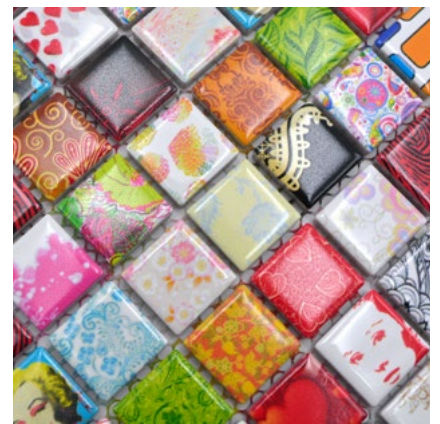

Matte/sheet 288x288mm  
Stein/stone 45x45x6mm

**CG POP**

Matte/sheet 288x288mm  
Stein/stone 45x45x6mm

**CG RETRO**

Matte/sheet 300x300mm  
Stein/stone 23x23x5mm

**CG STAR**

Matte/sheet 300x300mm  
Stein/stone 23x23x5mm