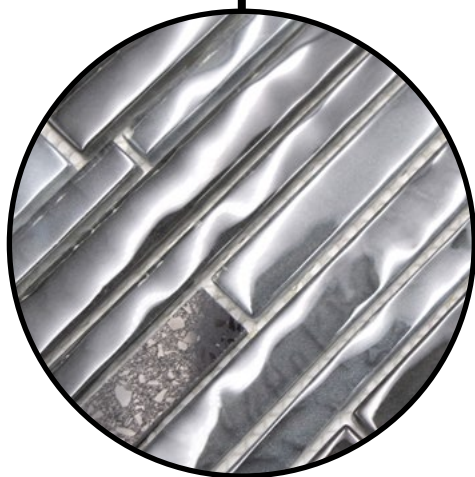

XCM MS89

Matte/sheet 298x298mm
Stein/stone 10x98/198+15x98/198x8mm