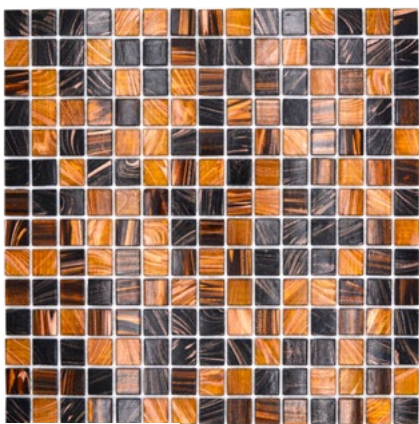

GM GS 505254
Matte/sheet 327x305mm
Stein/stone 20x20x4mm