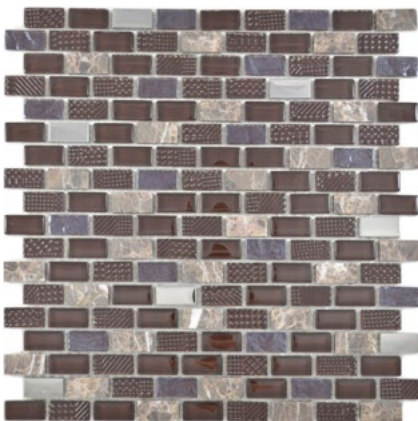

# Serie/Series Mecbeth

**XCM B128**  
 Matte/sheet 300x285mm  
 Stein/stone 15x30x8mm

**XCM B142**  
 Matte/sheet 300x285mm  
 Stein/stone 15x30x8mm

**XCM B156**  
 Matte/sheet 300x285mm  
 Stein/stone 15x30x8mm