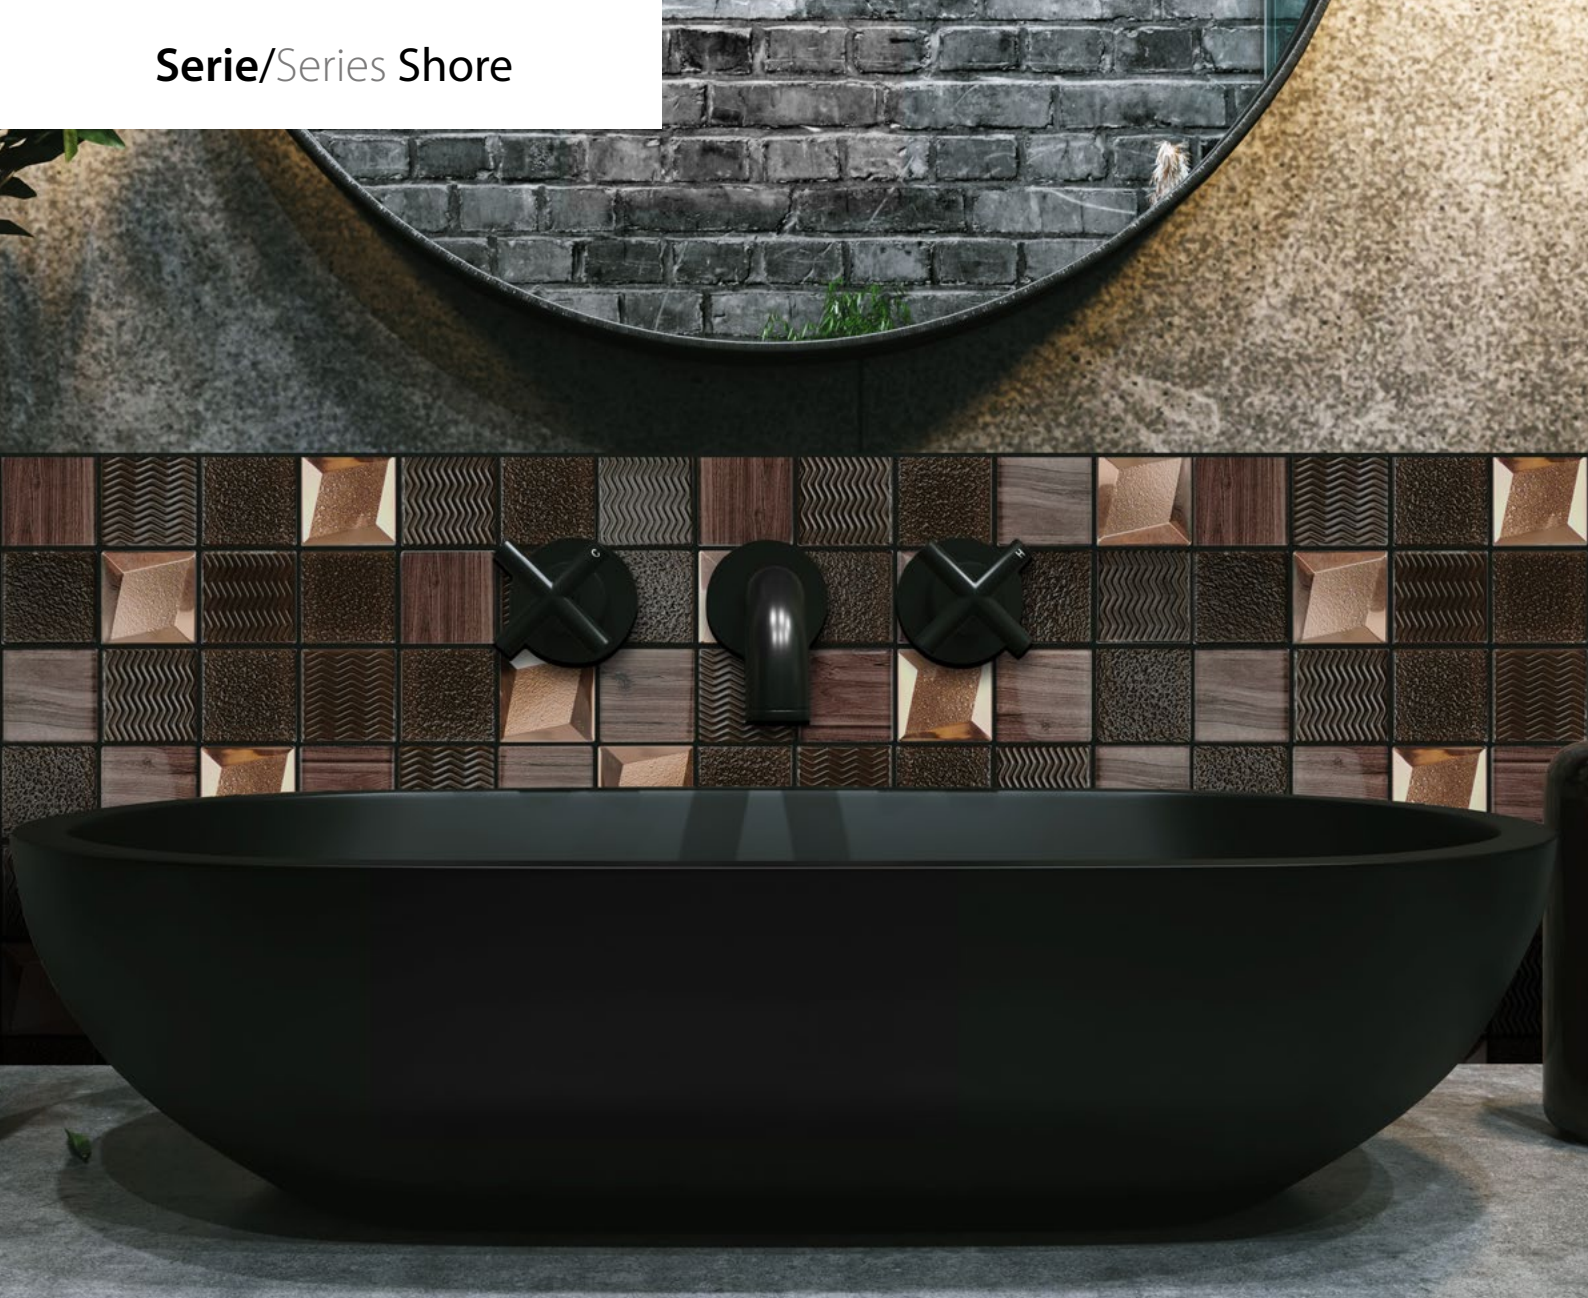

Matte/sheet 298x298mm  
Stein/stone 23x23x8mm

**XCM JT12**

Matte/sheet 298x298mm  
Stein/stone 23x23x8mm

**XCM JT14**

Matte/sheet 298x298mm  
Stein/stone 23x23x8mm

**XCM COAST**  
Matte/sheet 298x298mm  
Stein/stone 47x47x6mm