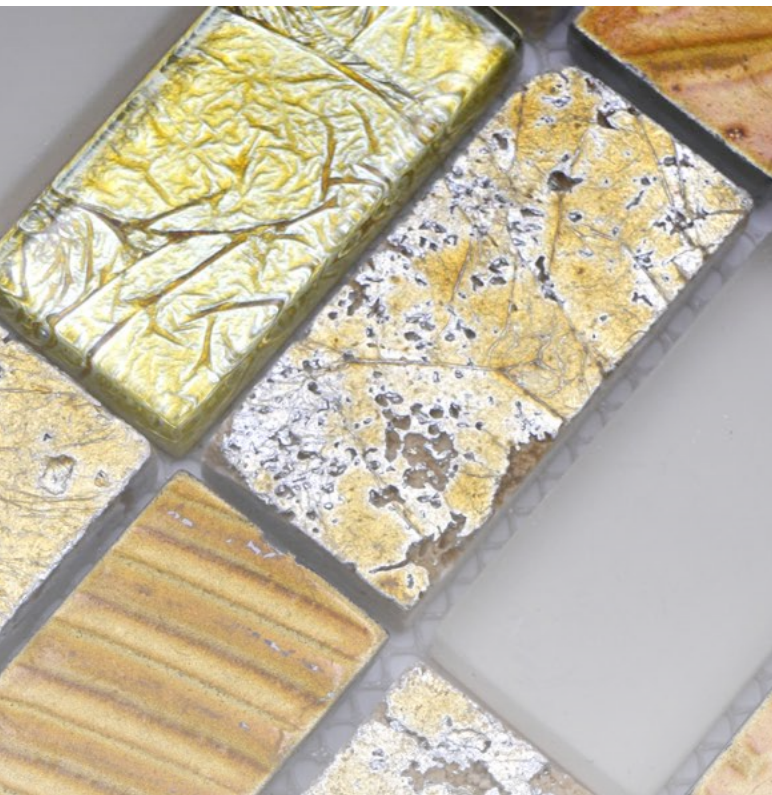

# Serie/Series Mystic

**XCM CR17**  
Matte/sheet 300x300mm  
Stein/stone 23x23x8mm

**XCM CR27**  
Matte/sheet 300x300mm  
Stein/stone 23x23x8mm

**XCM CR37**  
Matte/sheet 298x298mm  
Stein/stone 23x23x8mm

**XCM CR47**  
Matte/sheet 300x300mm  
Stein/stone 25x25x8mm

**XCM CR73**  
Matte/sheet 300x300mm  
Stein/stone 48x48x8mm

**XCM CRS2**  
 Matte/sheet 300x300mm  
 Stein/stone 23x48x8mm

**XCM CRS4**  
 Matte/sheet 300x300mm  
 Stein/stone 23x48x8mm