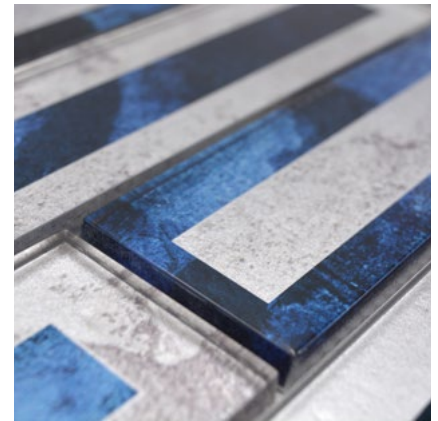

XCM SWSV
Matte/sheet 300x300mm
Stein/stone 48x148x8mm

XBH 2SW1
Matte/sheet 300x300mm
Stein/stone 48x98/48x198x8mm