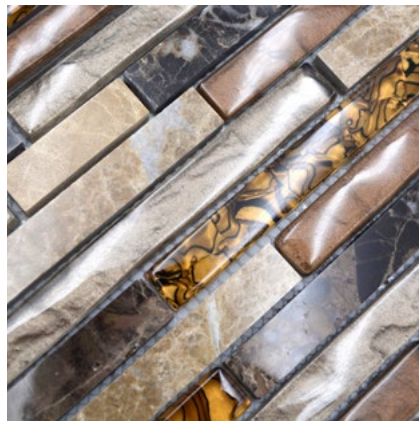

XCM M790
Matte/sheet 300x300mm
Stein/stone 15x15x8mm