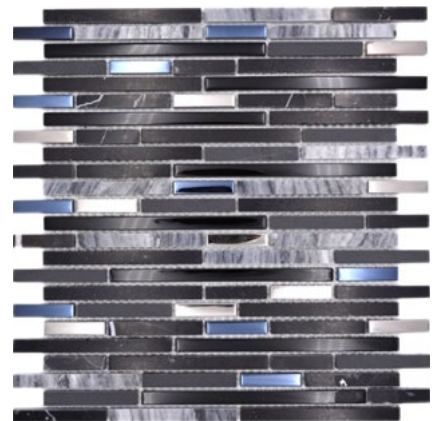

Matte/sheet 300x300mm  
Stein/stone 10x48/73/98/123/173x8mm

**XCM SM58**

Matte/sheet 298x304mm  
Stein/stone 15x48x8mm

**Night 58X**

Matte/sheet 298x298mm  
Stein/stone 23x98x8mm

**XBH SV73**

Matte/sheet 300x300mm  
Stein/stone 10x48/73/98/123/173x8mm