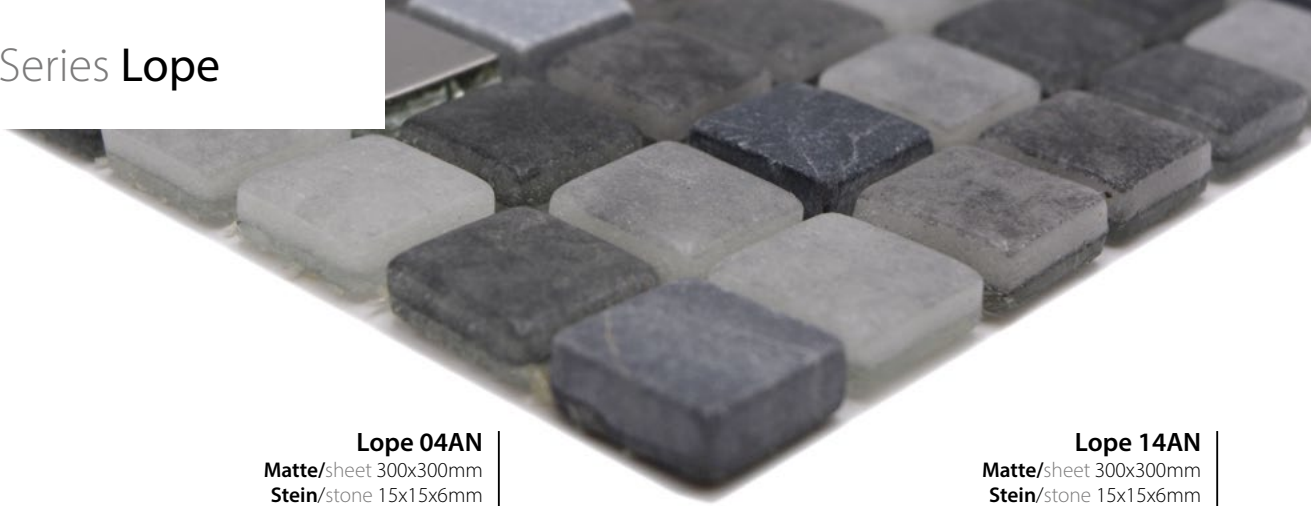

Serie/Series Lope