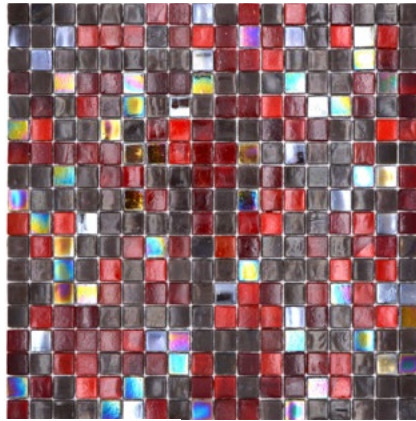

# Serie/Series Iridium

**GM MRY 100**  
Matte/sheet 295x295mm  
Stein/stone 15x15x4mm

**GM MRY 200**  
Matte/sheet 295x295mm  
Stein/stone 15x15x4mm

**GM MRY 300**  
Matte/sheet 295x295mm  
Stein/stone 15x15x4mm