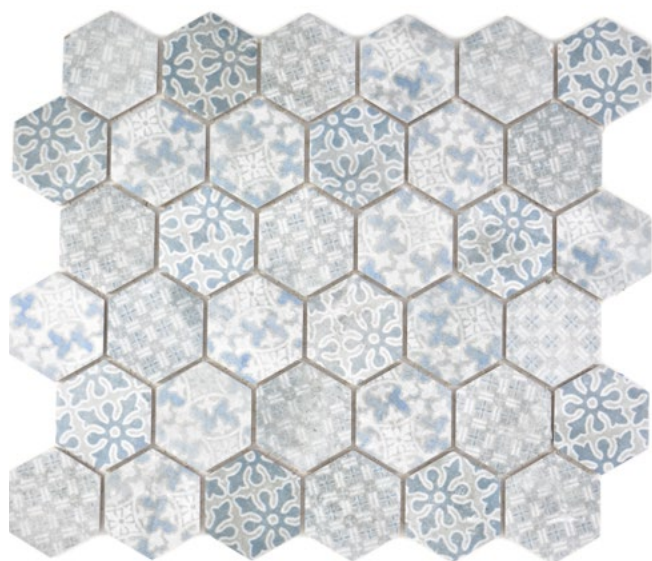

# Serie/Series Curio

**HX Curio A**  
Matte/sheet 325x281mm  
Stein/stone 51x59x6mm

**HX Curio G**  
Matte/sheet 325x281mm  
Stein/stone 51x59x6mm

**HX Curio ZDG**  
Matte/sheet 325x281mm  
Stein/stone 51x59x6mm