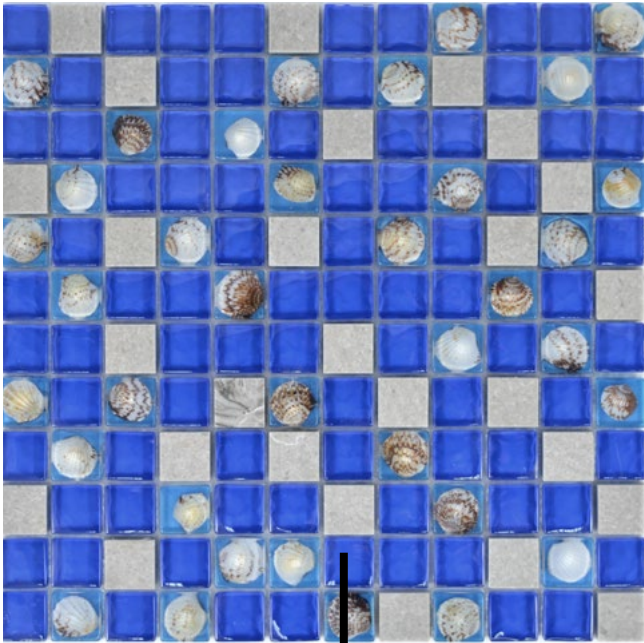

Stein/stone 10x48+10x20x48+25x35x48+29x39x8mm

**XCM R09**

Matte/sheet 273x273mm

Stein/stone 23x28x8mm

**XCM SM83**

Matte/sheet 322x310mm

Stein/stone 15x50x8mm

**XCM CN04**  
Matte/sheet 300x300mm  
Stein/stone 23x23x8mm