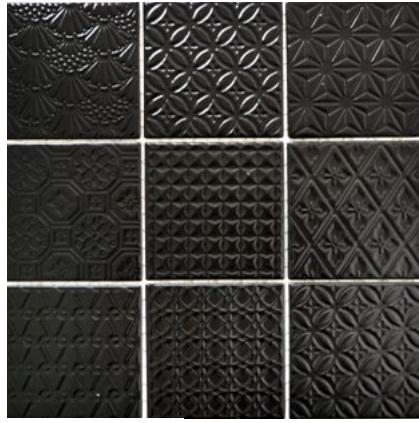

SPIRIT B1
Matte/sheet 298x298mm
Stein/stone 97x97x6mm