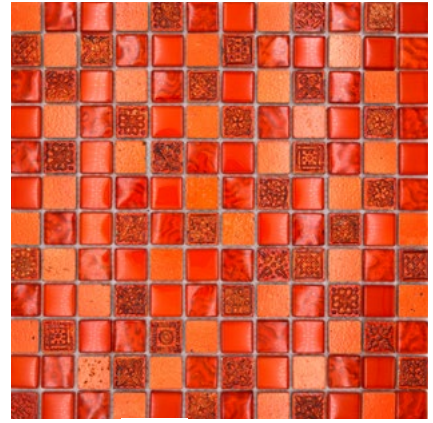

XCM CB30
Matte/sheet 300x300mm
Stein/stone 23x23x8mm