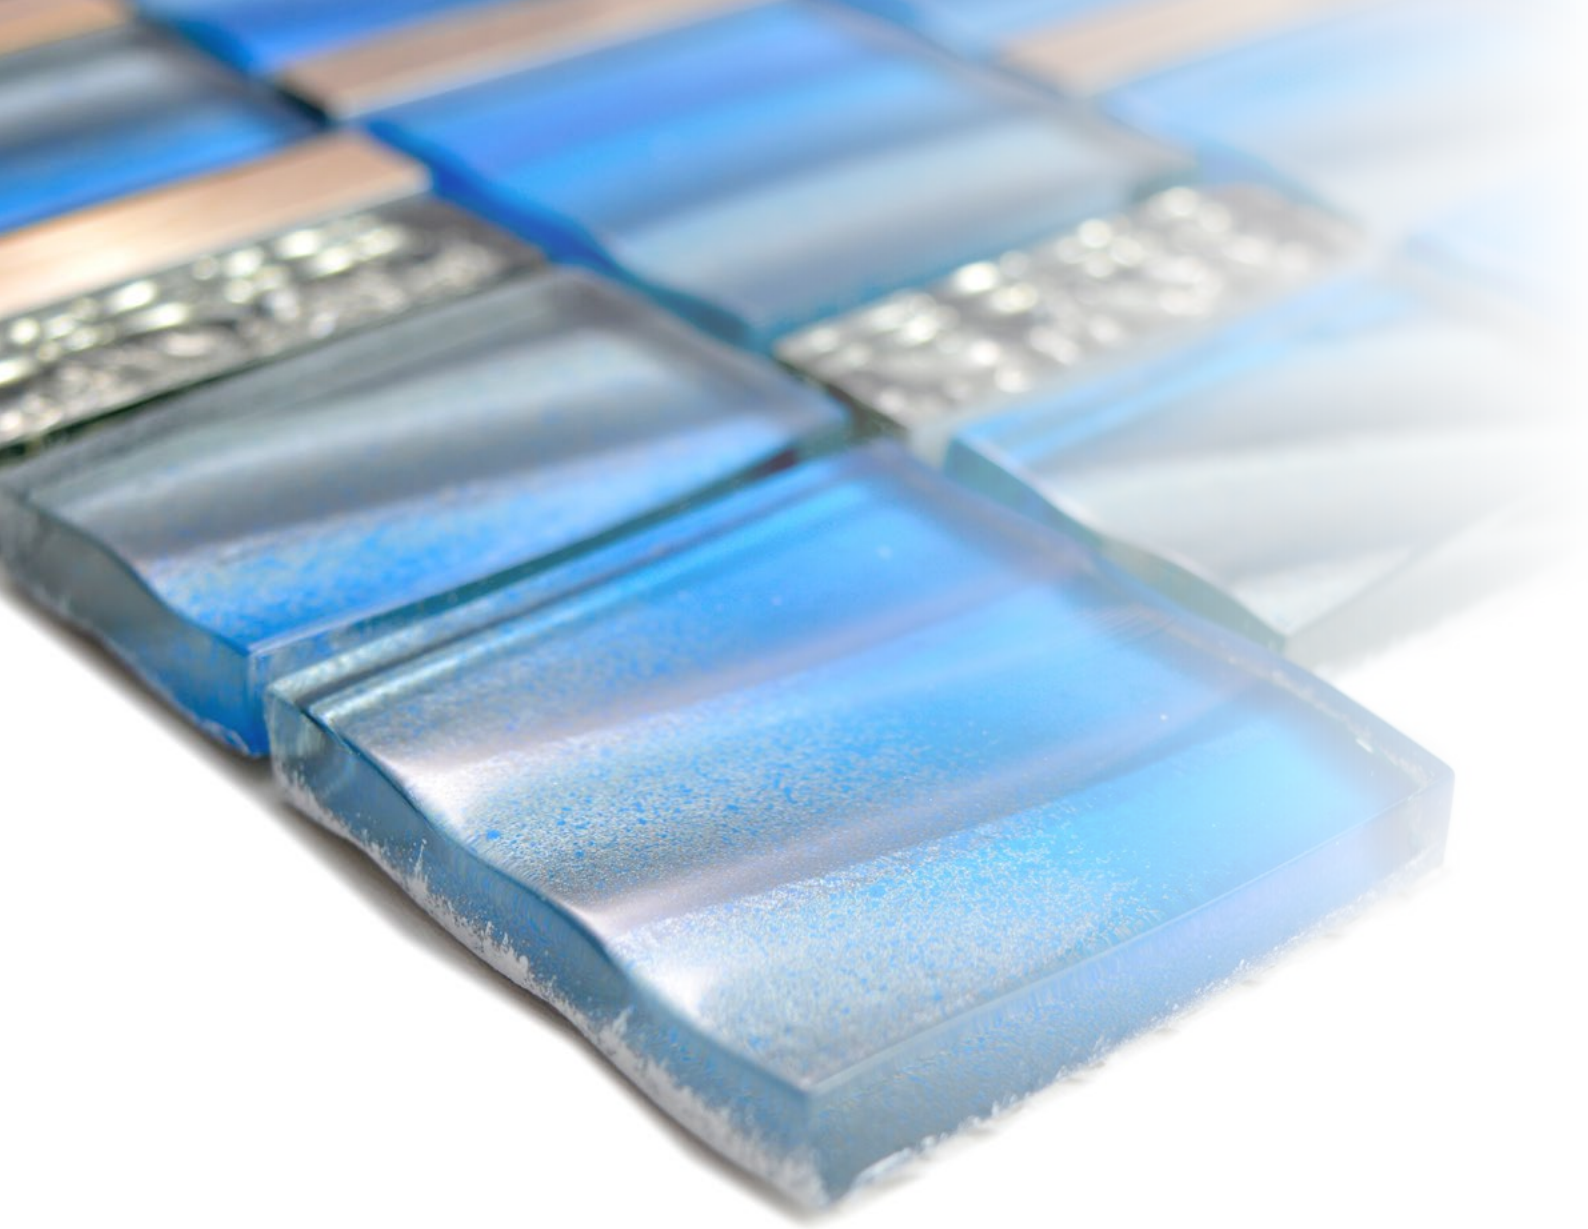

Matte/sheet 297x258mm  
Stein/stone 30x98x6mm

**XCM BRV95**

Matte/sheet 300x300mm  
Stein/stone 31x48/98/148x6mm

**XCM BRV99**

Matte/sheet 300x300mm  
Stein/stone 31x48/98/148x6mm

**XCM BR91**

Matte/sheet 297x258mm  
Stein/stone 30x98x6mm