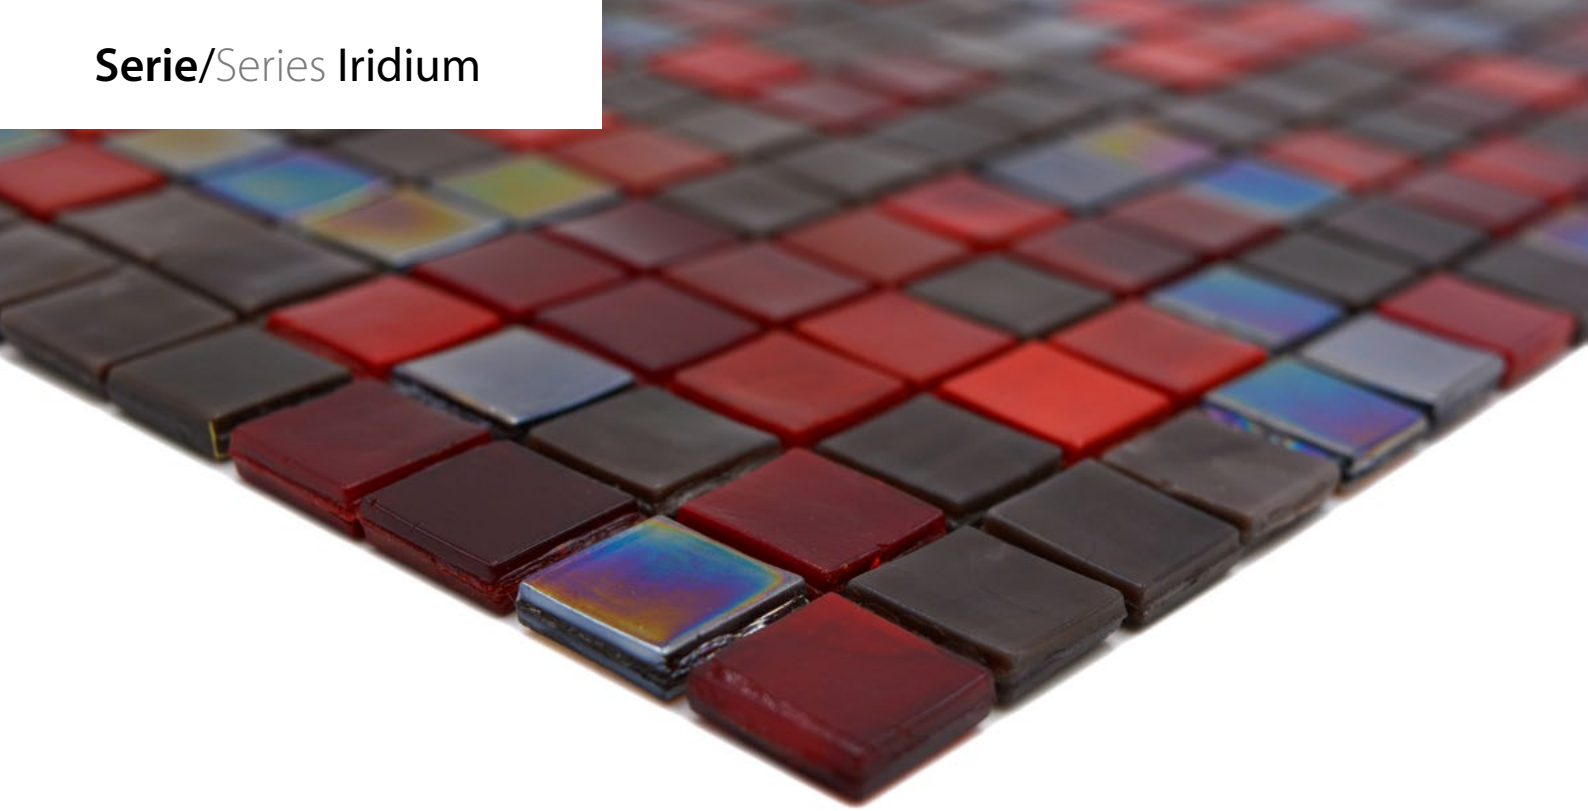

Serie/Series Iridium

GM MRY 100
Matte/sheet 295x295mm
Stein/stone 15x15x4mm