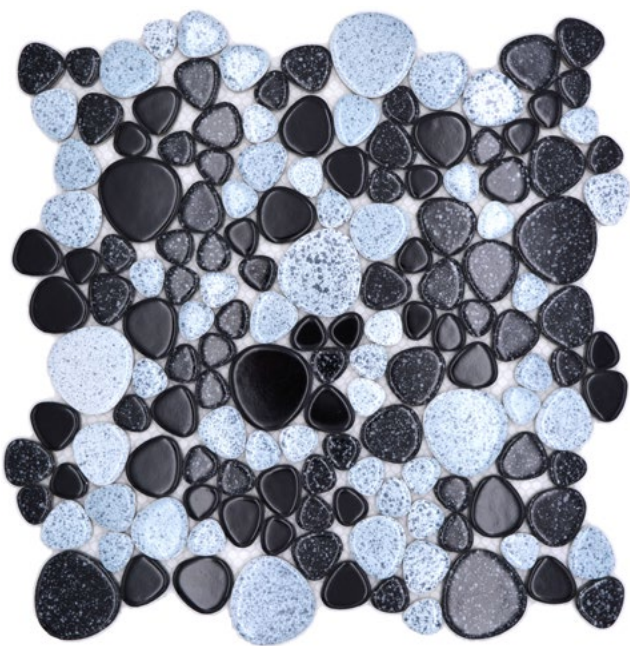

Serie/Series Pebble