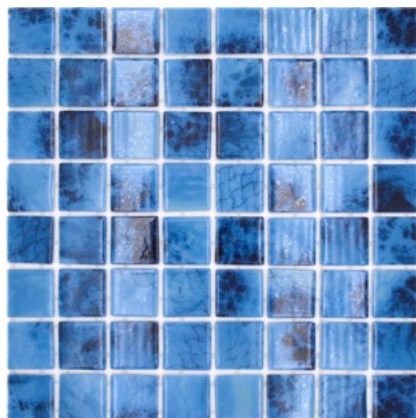

VP56384PUR

Matte/sheet 316x316mm
Stein/stone 38x38x4mm

VP56385PUR

Matte/sheet 316x316mm
Stein/stone 38x38x4mm