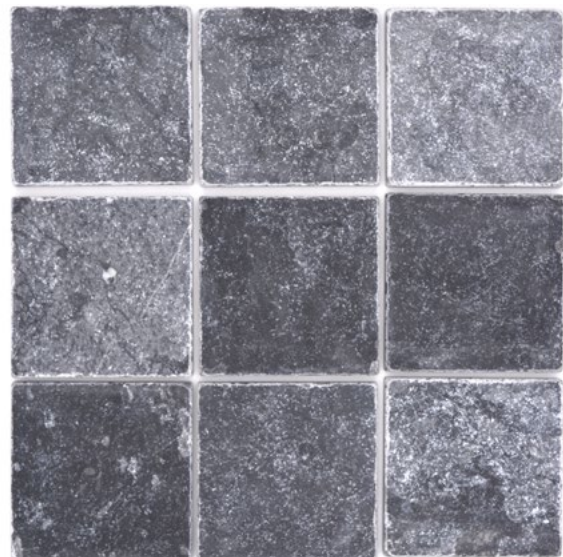

**Römischer Verband/
French Pattern**

Eine Mischung aus kleinen Fliesen und großen Platten.
A mix out of small tiles and bigger plates.

FNT 43061
Platte/plate 406x610mm
Stein/stone 406x610x12mm

346