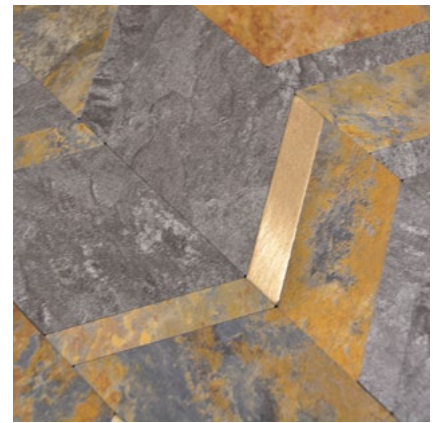

SAM 4AR48MRG
Matte/sheet 290x280mm
Stein/stone 12/28/55x48x4mm