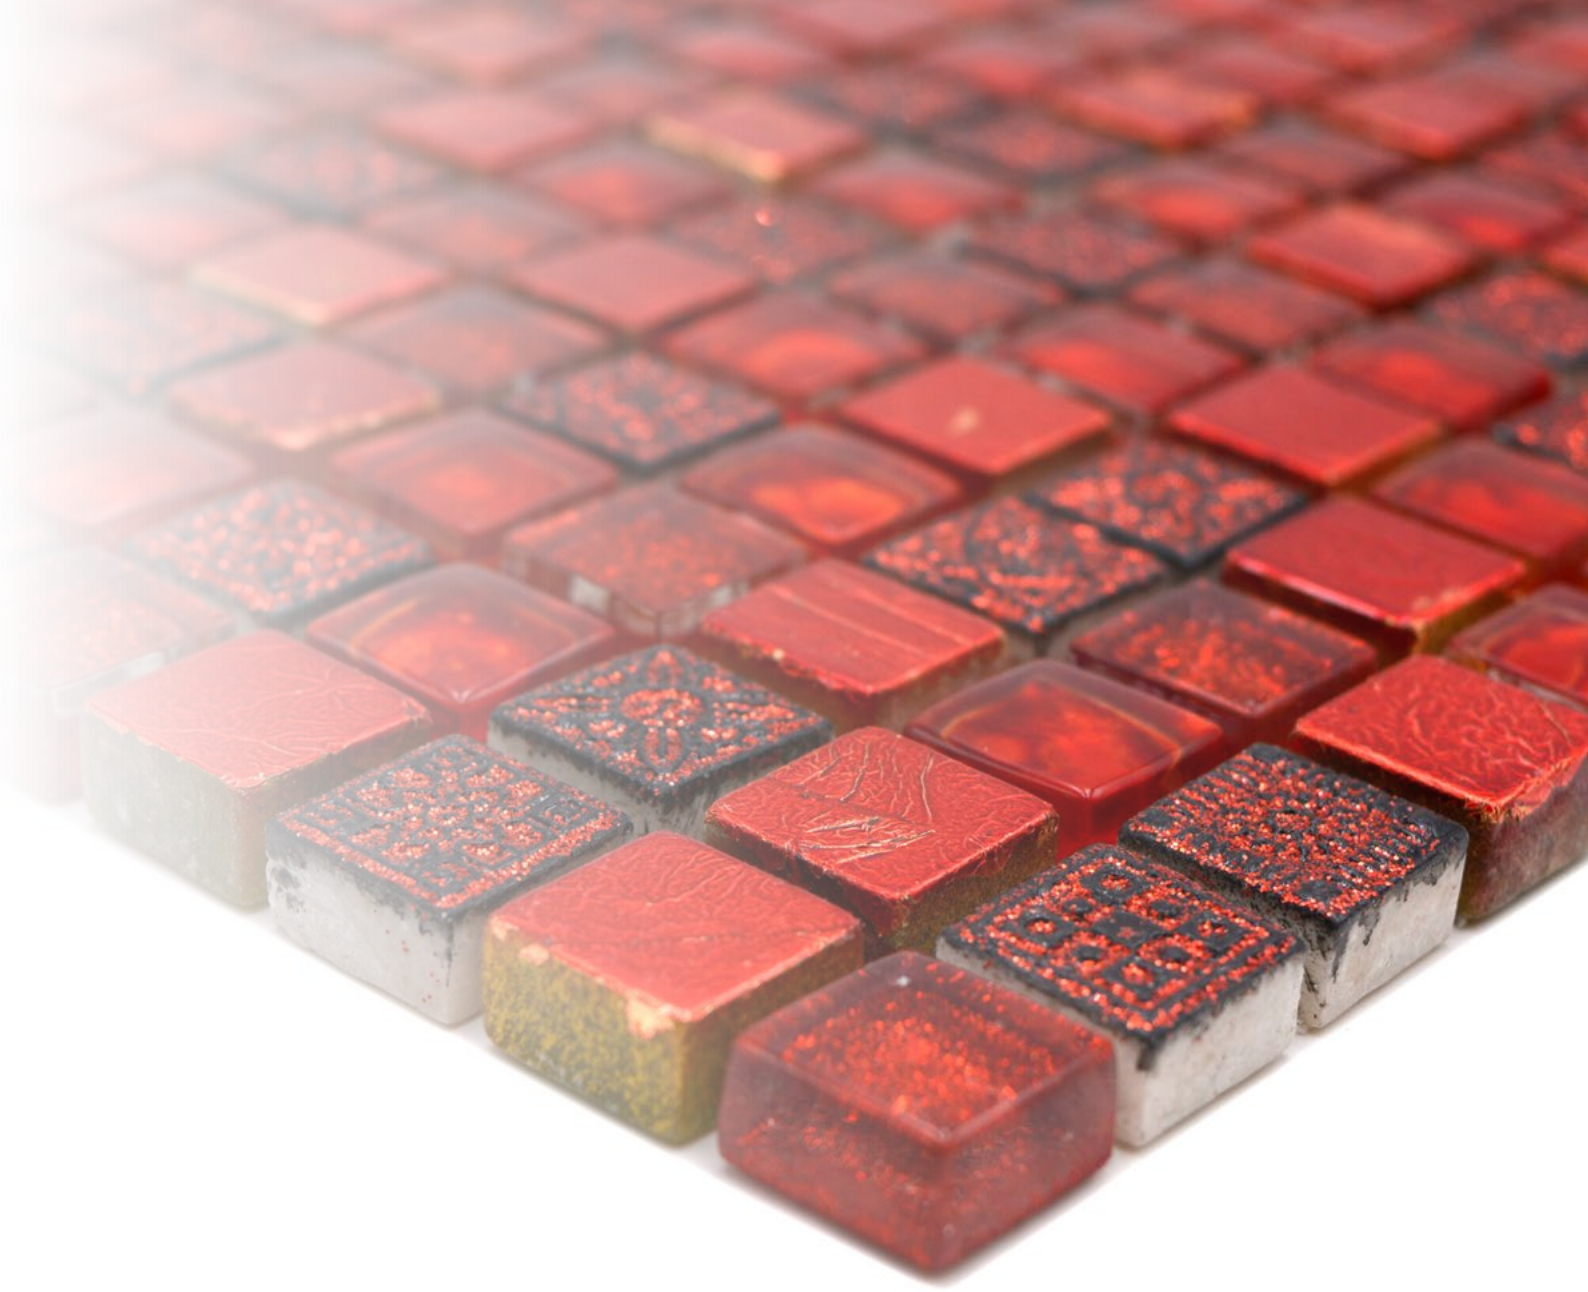

CRYSTAL RESIN

CRYSTAL RESIN