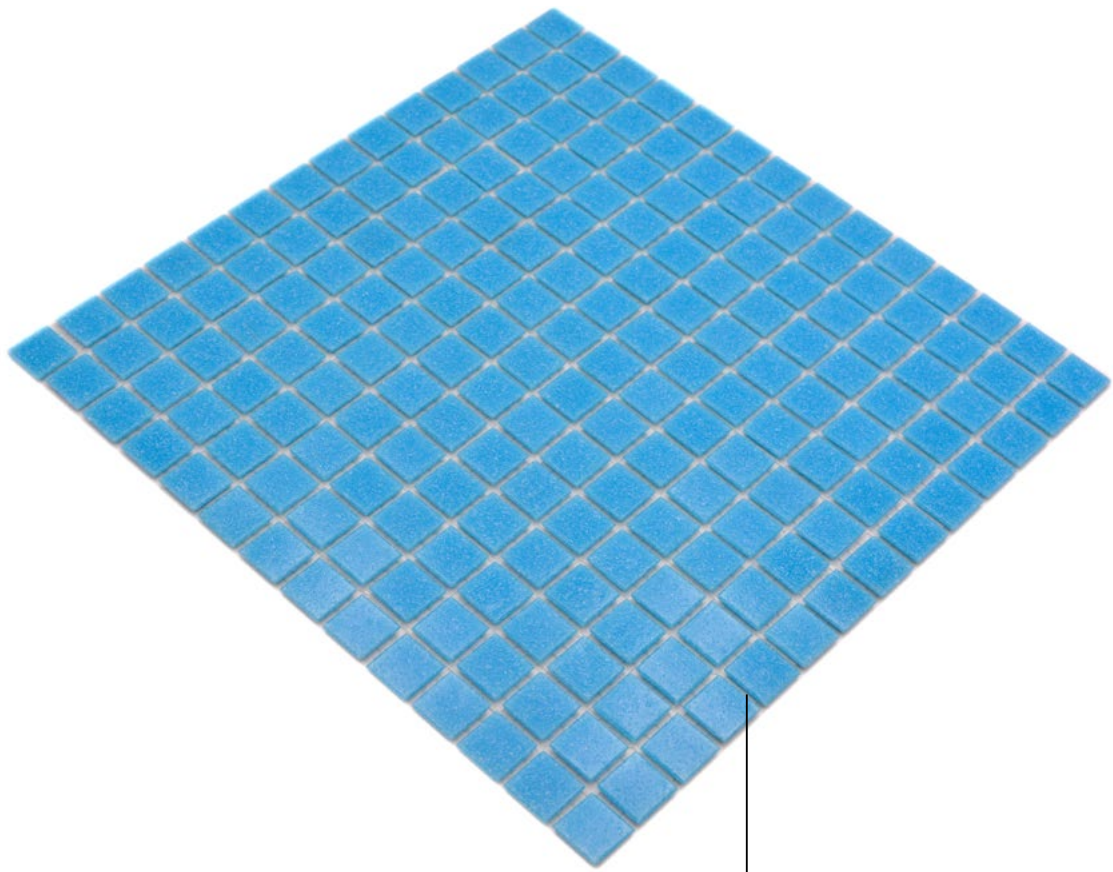

GM A 33

Matte/sheet 305x305mm
Stein/stone 20x20x4mm

GM A 36

Matte/sheet 305x305mm
Stein/stone 20x20x4mm

GM A 39

Matte/sheet 305x305mm
Stein/stone 20x20x4mm