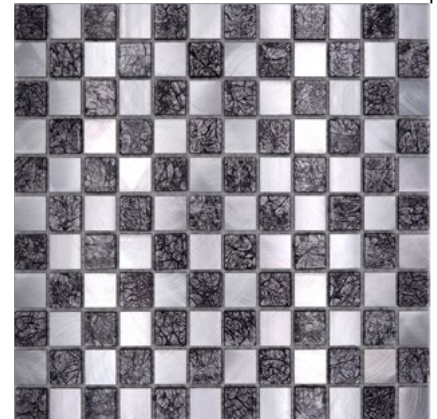

XAM A451 & XAM A851
Matte/sheet 327x302mm
Stein/stone 25x25x4 & 25x25x8mm