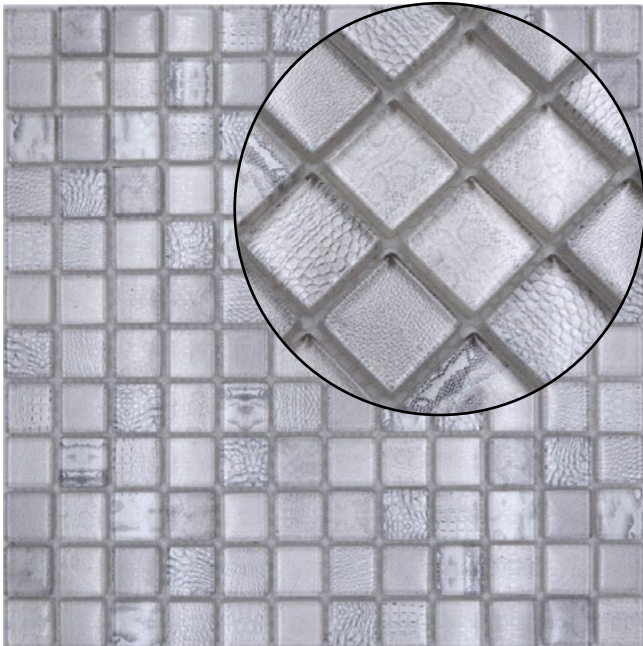

Serie/Series Wildlife

XCM WL14
Matte/sheet 298x298mm
Stein/stone 23x23x8mm