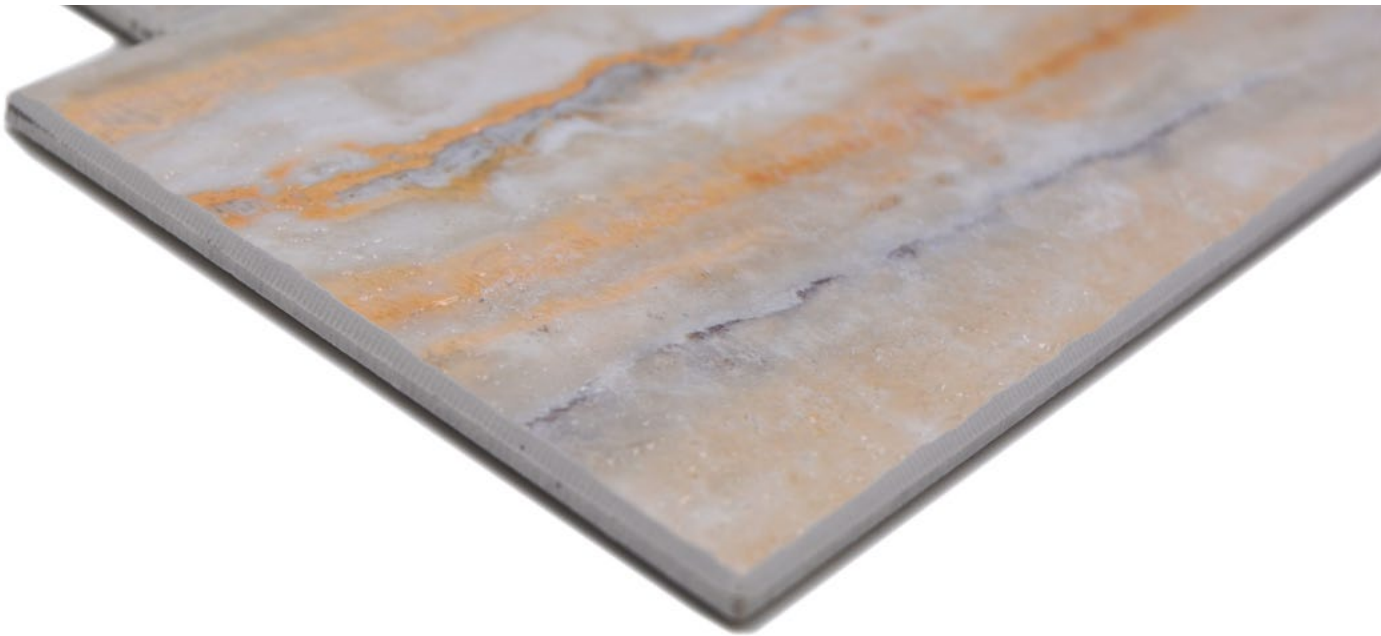

**SAM 4XSP 02**  
Matte/sheet 295x298mm  
Stein/stone 27/48x74/98/198x148/296mm

**SAM 4XSP 04**  
Matte/sheet 298x298mm  
Stein/stone 27/48x74/98/198x148/296mm

**SAM 4XSP 06**  
Matte/sheet 298x298mm  
Stein/stone 27/48x74/98/198x148/296mm