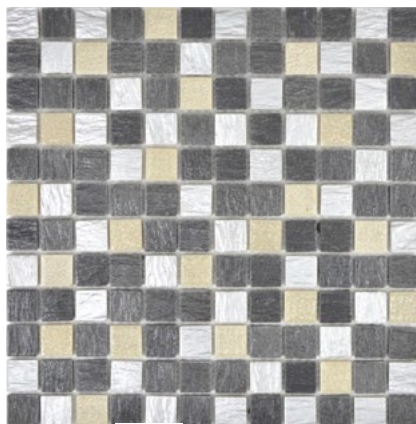

**XCM 80P4**  
Matte/sheet 300x300mm  
Stein/stone 48x48x8mm

**XCM 80P6**  
Matte/sheet 300x300mm  
Stein/stone 48x48x8mm

**XCM 80P7**  
Matte/sheet 300x300mm  
Stein/stone 48x48x8mm

**XRS S3K**  
Matte/sheet 305x305mm  
Stein/stone 15x15x8mm