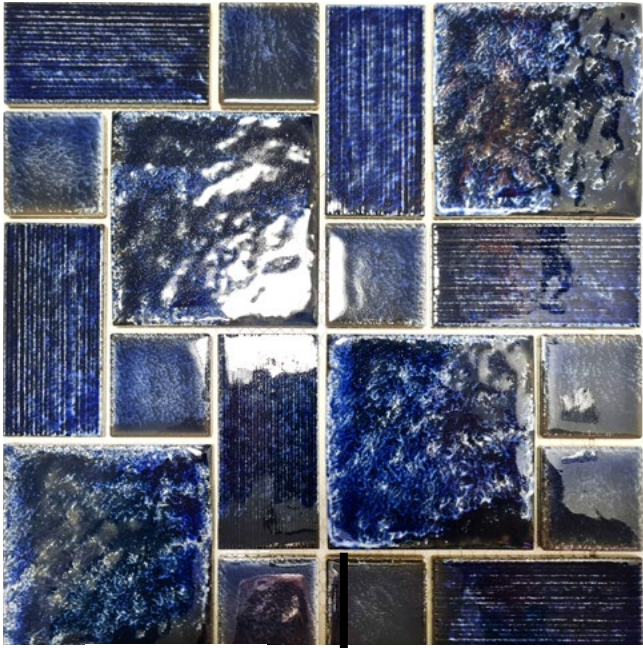

CG SAN5
Matte/sheet 253x293mm
Stein/stone 57x47x7mm

CG KAS2
Matte/sheet 297x297mm
Stein/stone 47x47/47x97/97x97x7,5mm