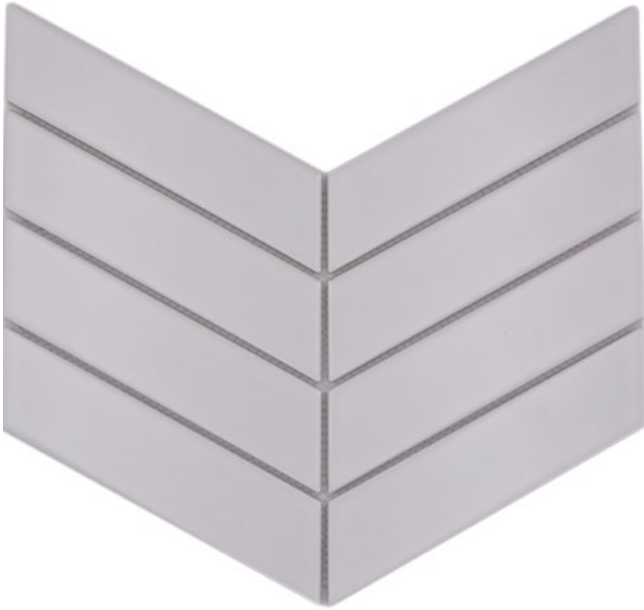

Serie/Series Chevron

CHEV 01
Matte/sheet 318x224mm
Stein/stone 180x52x6mm

CHEV 09
Matte/sheet 318x224mm
Stein/stone 180x52x6mm