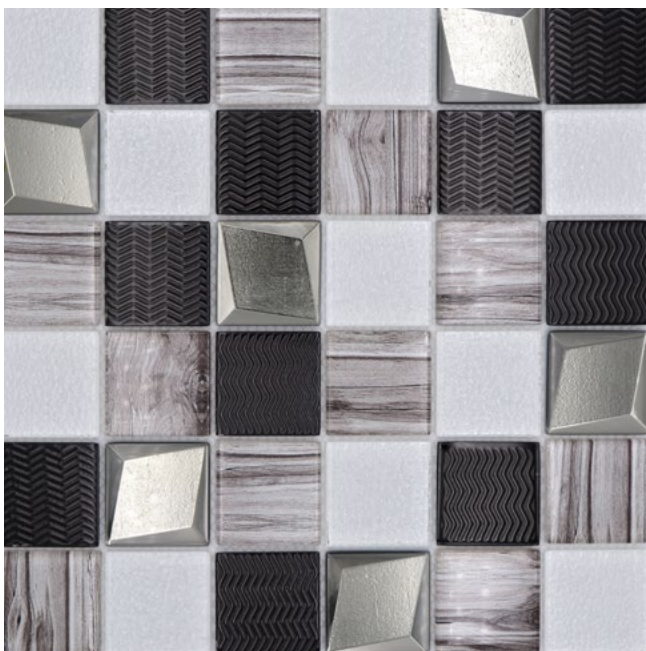

Matte/sheet 298x298mm  
Stein/stone 23x23x8mm

**XCM JT12**

Matte/sheet 298x298mm  
Stein/stone 23x23x8mm

**XCM JT14**

Matte/sheet 298x298mm  
Stein/stone 23x23x8mm

**XCM COAST**  
Matte/sheet 298x298mm  
Stein/stone 47x47x6mm