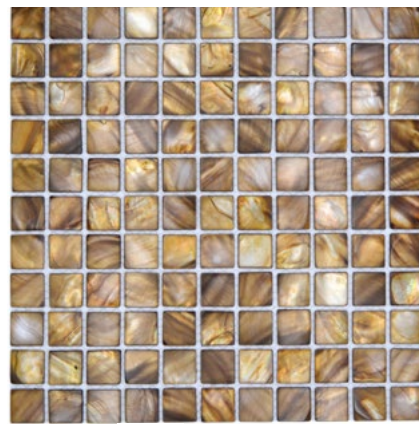

**MUSCHEL**

---

SHELL

**Serie/**Series Anodonta

**SM 201**  
Matte/sheet 305x305mm  
Stein/stone 20x20x2mm

**SM 203**  
Matte/sheet 305x305mm  
Stein/stone 20x20x2mm

**SM 2525**  
Matte/sheet 300x300mm  
Stein/stone 25x25x2mm