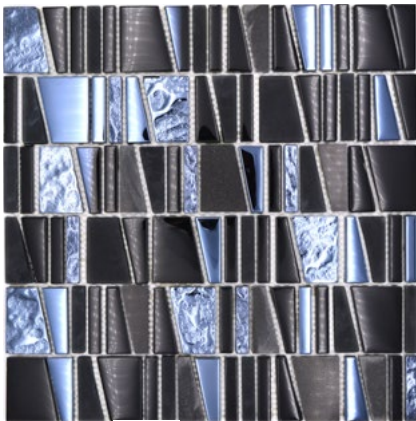

**XCM R07**

Matte/sheet 273x273mm

Stein/stone 23x28x8mm

**XBH SM128**

Matte/sheet 298x304mm

Stein/stone 15x48x8wmm

**XCM LA29**

Matte/sheet 300x300mm