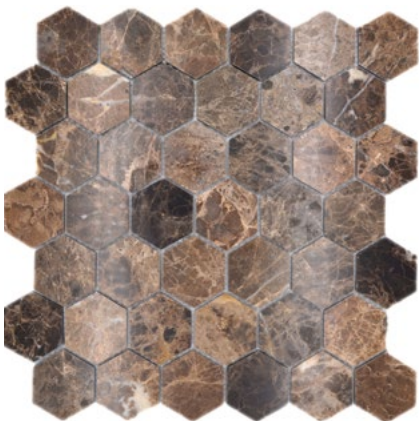

CIOT 30/2807
Matte/sheet 305x305mm
Stein/stone 15-69x8mm