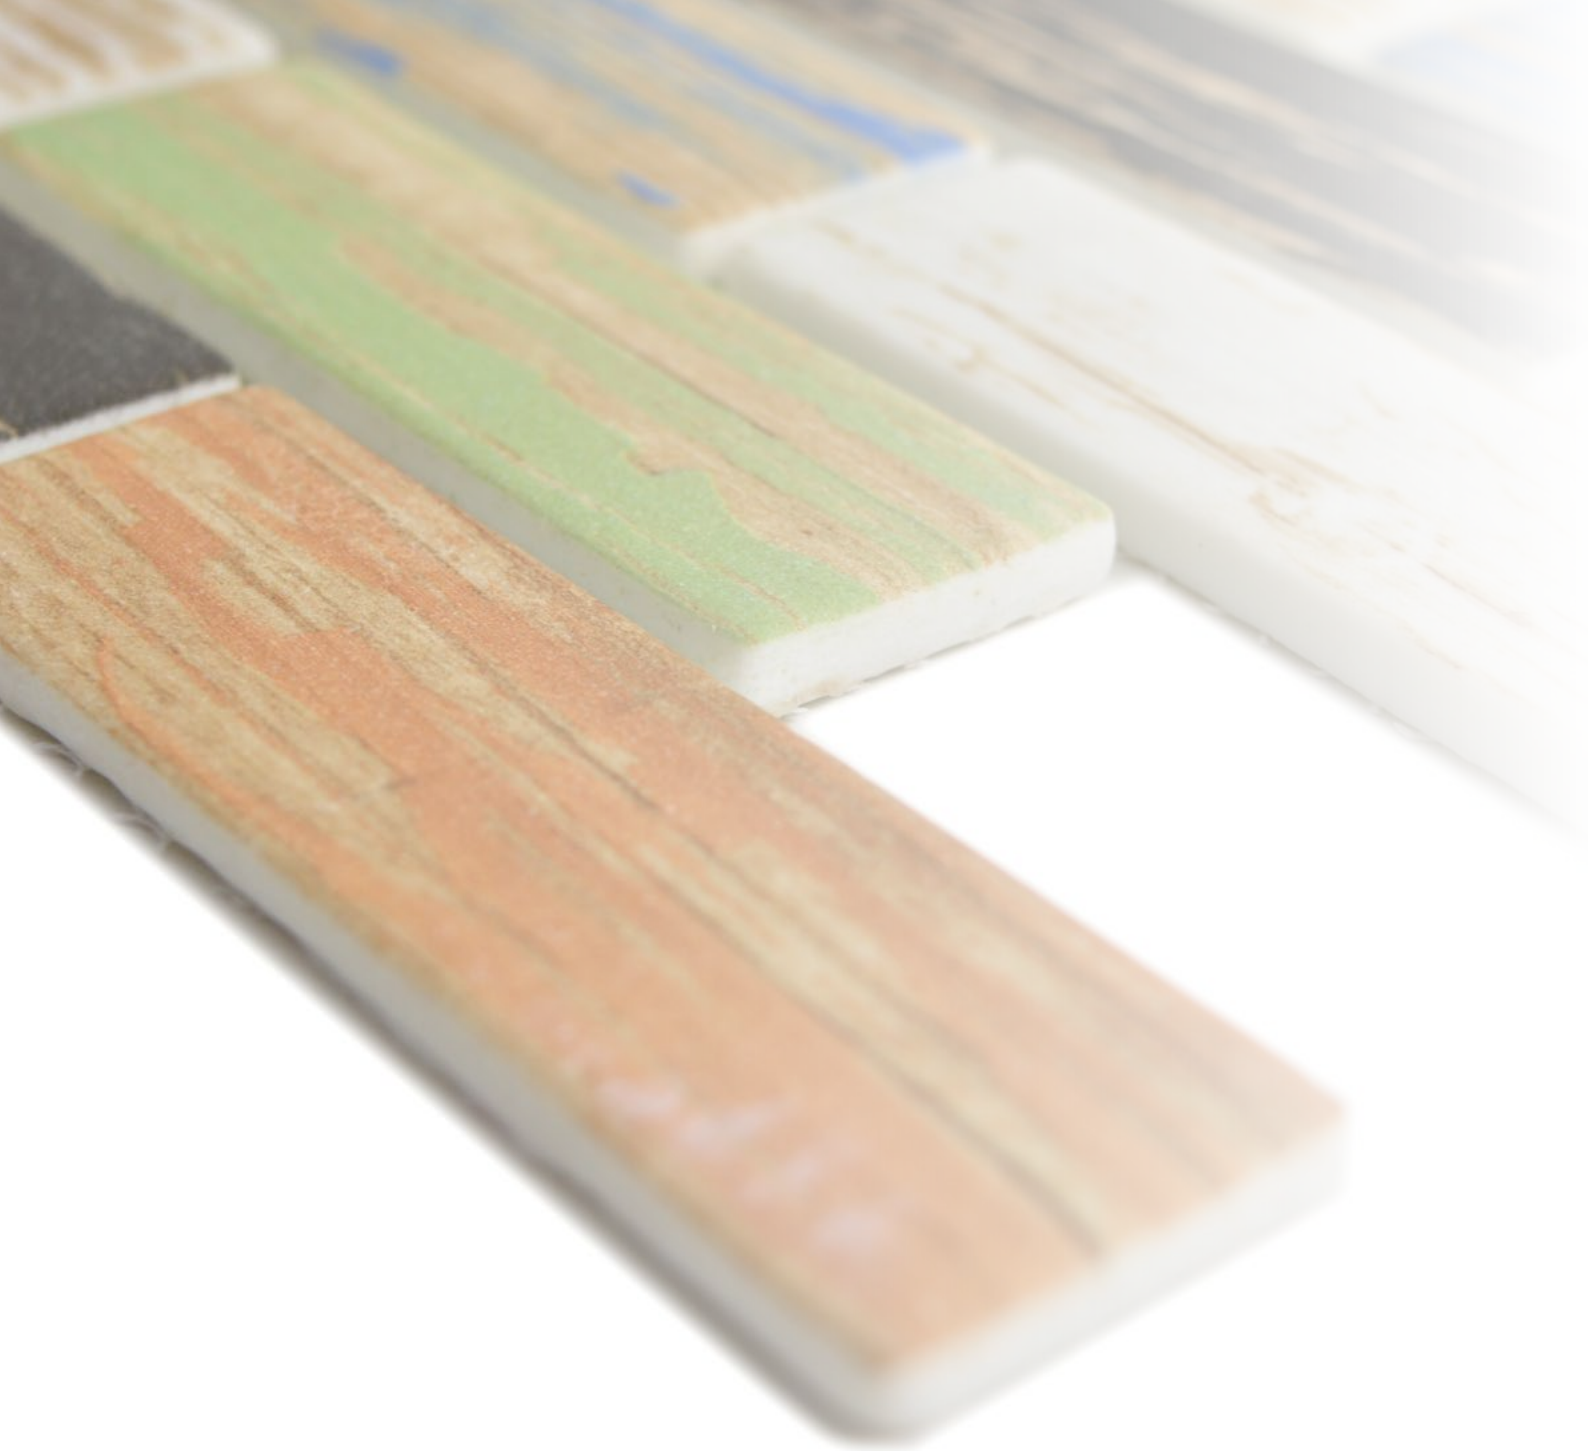

CRYSTAL & ECO GLAS MOSAIK

CRYSTAL & ECO GLASS MOSAIC