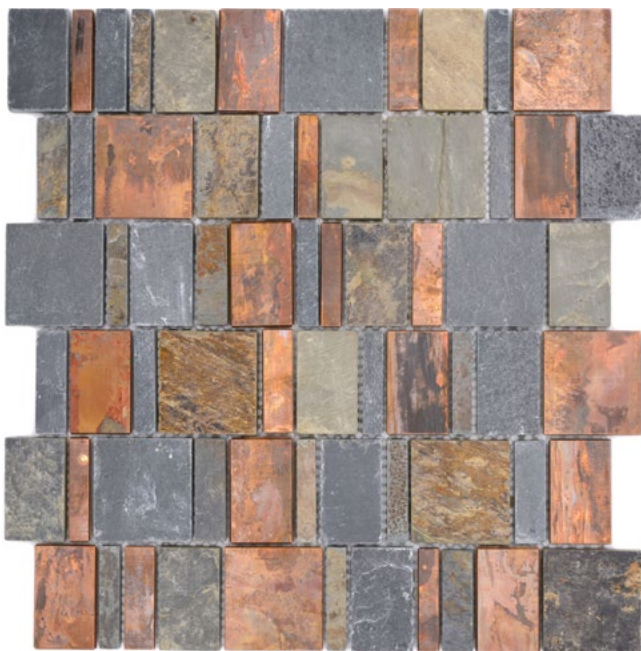

Serie/Series Urban-Mix

282

XSK 585
Matte/sheet 296x298mm
Stein/stone 10/15/30/48x48x8mm

XSA 515
Matte/sheet 296x298mm
Stein/stone 10/15/30/48x48x8mm