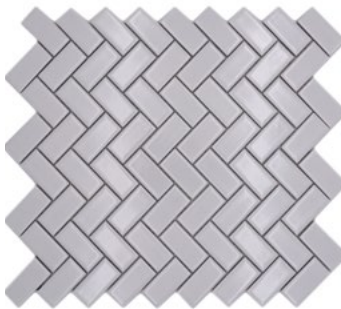

CD 200

Matte/sheet 298x298mm  
Stein/stone 48x48x6mm

CQ 100

Matte/sheet 298x298mm  
Stein/stone 96x96x6mm

CBR 3WG

Matte/sheet 298x298mm  
Stein/stone 23x48x6mm

CHB 5WG

Matte/sheet 298x298mm  
Stein/stone 23x48x6mm