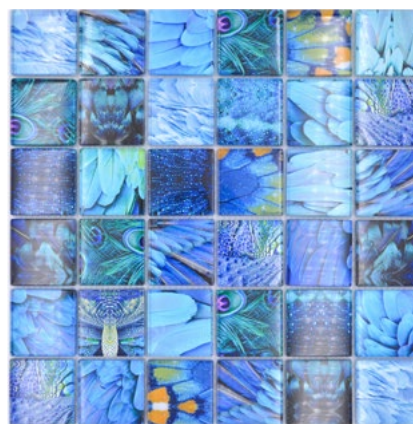

XCM WL78
Matte/sheet 298x298mm
Stein/stone 48x48x8mm