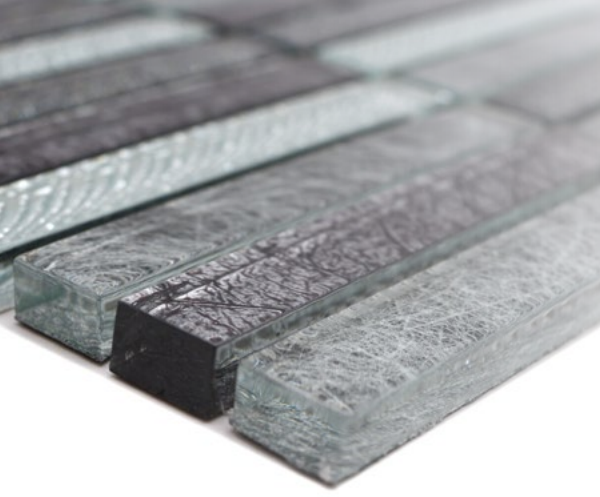

Matte/sheet 298x298mm  
Stein/stone 23x23x8mm

**XCM G0823**

Matte/sheet 300x300mm  
Stein/stone 23x23x8mm

**XCM SV829**

Matte/sheet 300x300mm  
Stein/stone 23x23x8mm

**XCM ST DS**  
 Matte/sheet 298x304mm  
 Stein/stone 15x98x8mm