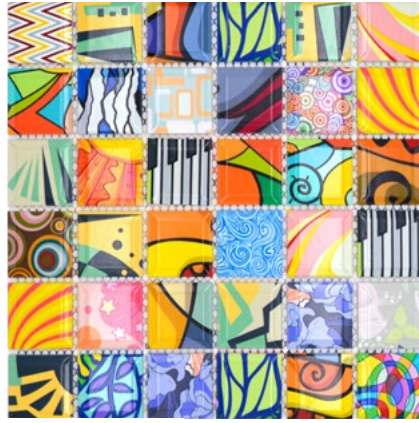

CG ART

Matte/sheet 288x288mm
Stein/stone 45x45x6mm