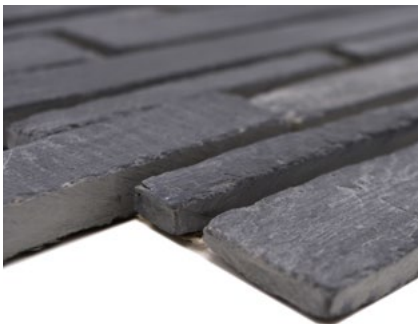

Matte/sheet 305x305mm

Stein/stone 146x50/96x50/46x50x10mm

**XMS 549N**

Matte/sheet 305x305mm

Stein/stone 146x50/96x50/46x50x10mm

**MOS SL 69**

Matte/sheet 305x300mm  
Stein/stone 198+98x12x23x31x8mm

**MOS SL 89**