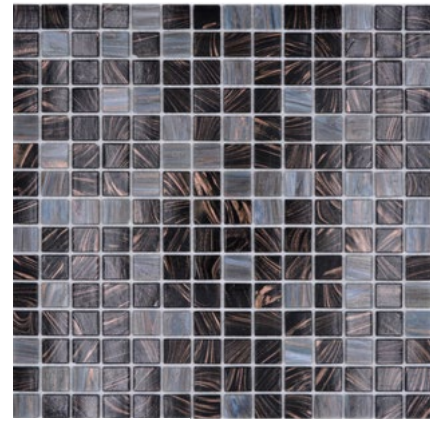

GM MRY 933
Matte/sheet 317x317mm
Stein/stone 15x15x4mm