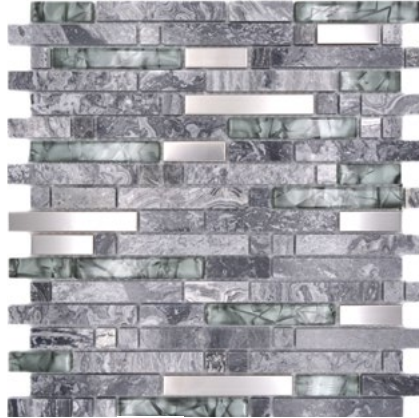

XCM MV778
Matte/sheet 300x300mm
Stein/stone 15x15/48/98x8mm