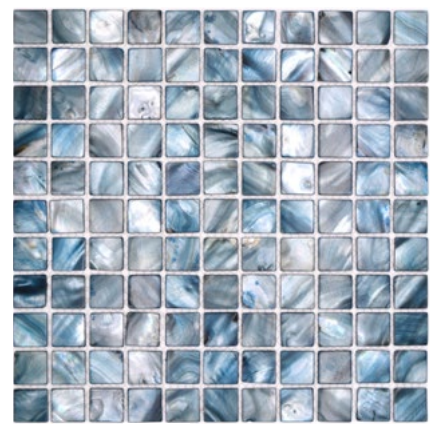

SM 2582
Matte/sheet 300x300mm
Stein/stone 25x25x2mm