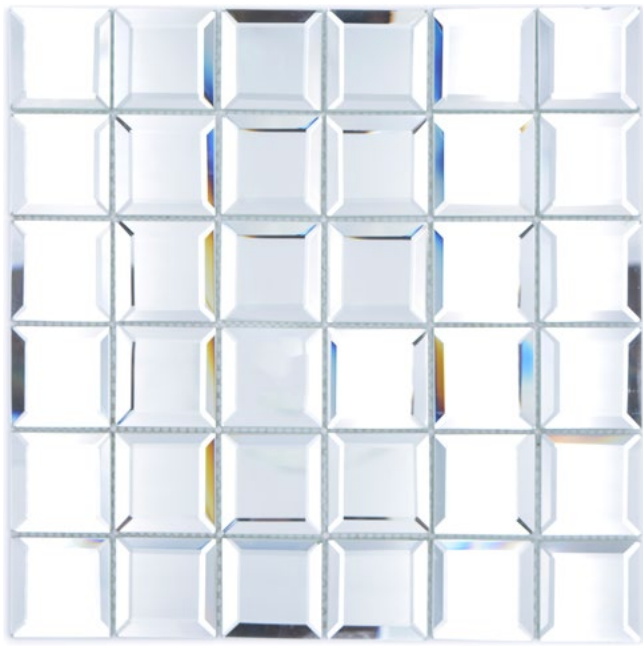

Serie/Series Mirror

XSPM 01
Matte/sheet 298x298mm
Stein/stone 48x48x8mm

XSPM 03
Matte/sheet 298x298mm
Stein/stone 48x98x8mm

XSPM 05
Matte/sheet 298x298mm
Stein/stone 48x48+48x98x8mm

XSPM 07
Matte/sheet 298x298mm
Stein/stone 73x148x8mm