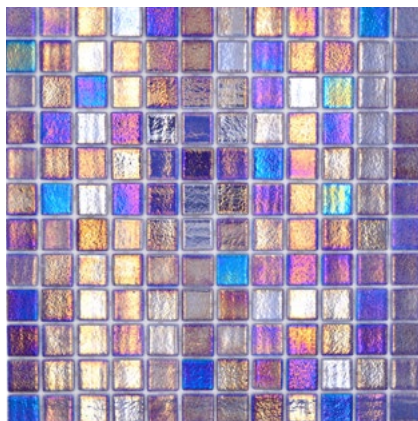

VP55255PUR

Matte/sheet 316x316mm
Stein/stone 25x25x4mm