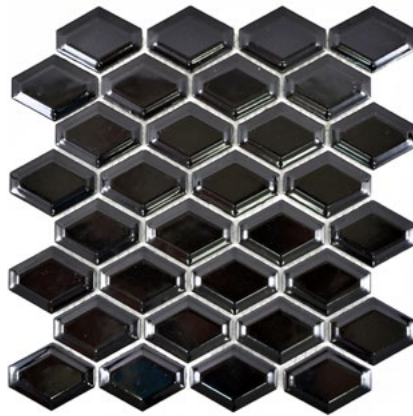

CG MD 7BM

Matte/sheet 252x265mm
Stein/stone 60x48x7,2mm