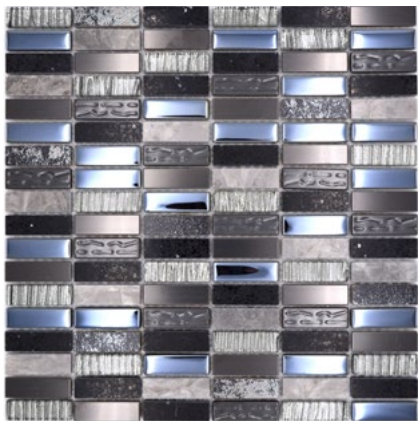

Matte/sheet 300x300mm  
Stein/stone 10x48/73/98/123/173x8mm

**XCM SM58**

Matte/sheet 298x304mm  
Stein/stone 15x48x8mm

**Night 58X**

Matte/sheet 298x298mm  
Stein/stone 23x98x8mm

**XBH SV73**

Matte/sheet 300x300mm  
Stein/stone 10x48/73/98/123/173x8mm