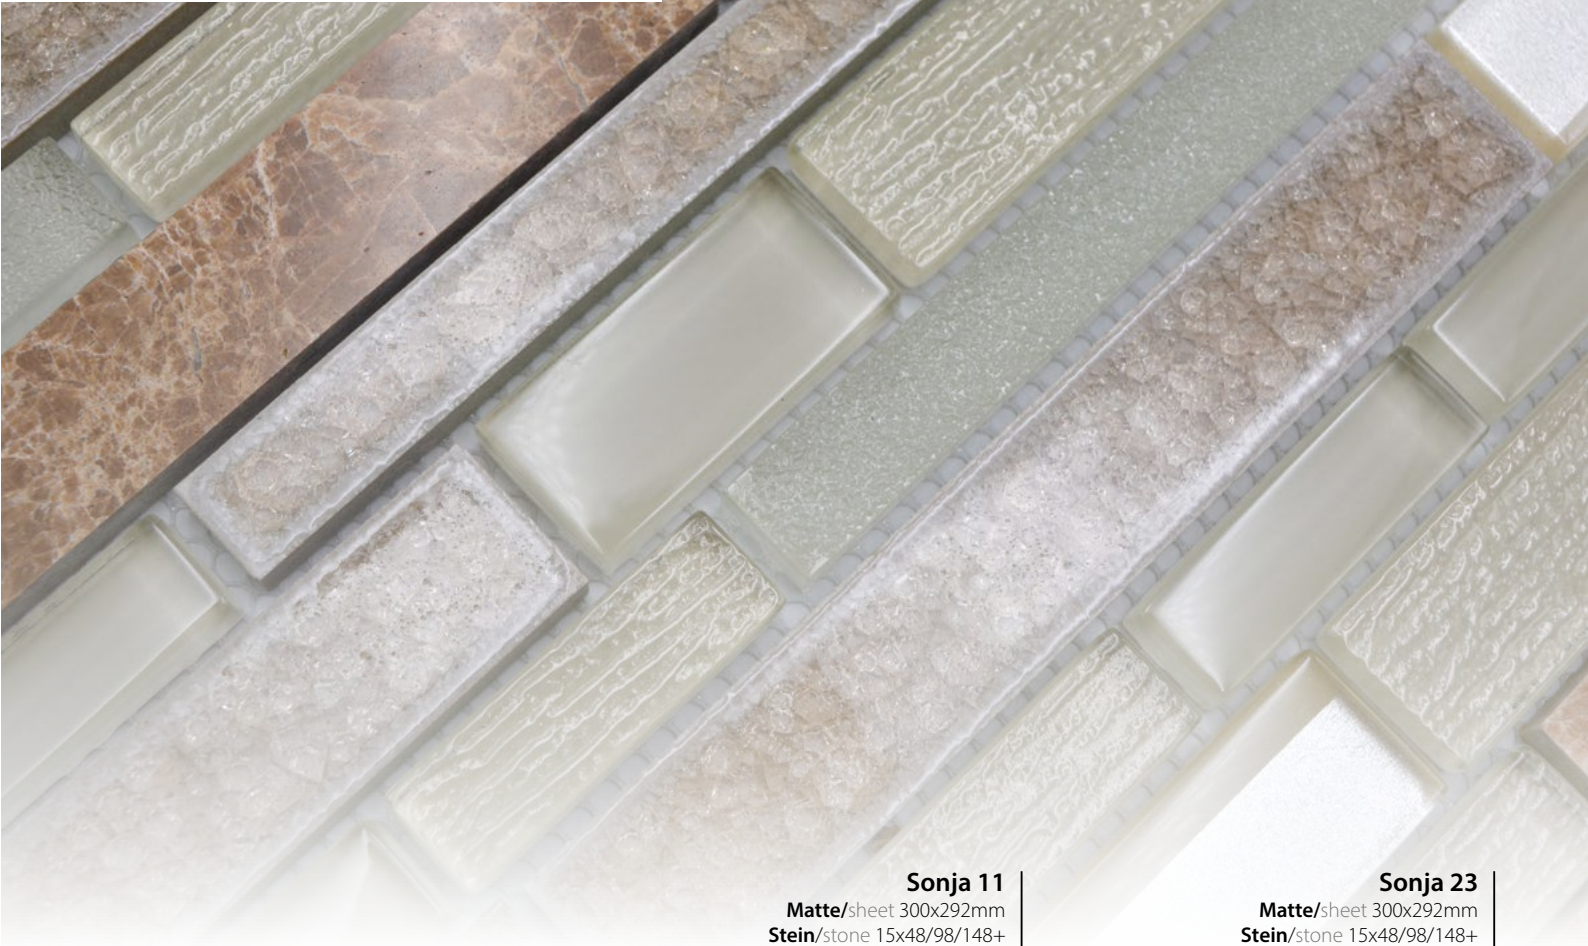

**XCM IN69**  
 Matte/sheet 305x295mm  
 Stein/stone 36x66x8mm

**XCM IL027**  
 Matte/sheet 298x304mm  
 Stein/stone 15x48x8mm

**CRYSTAL KERAMIK**

CRYSTAL CERAMIC

**Sonja 11**

**Matte**/sheet 300x292mm  
**Stein**/stone 15x48/98/148+  
 23x48/98/148x8mm