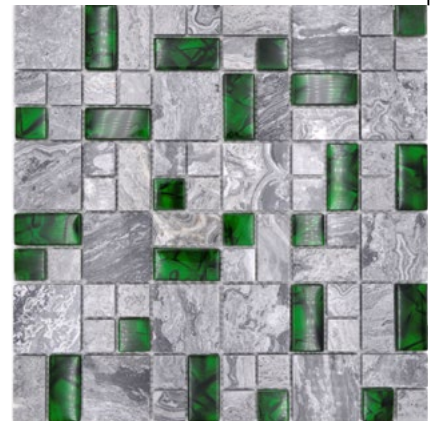

# Serie/Series Design

**XCM MC589**

Matte/sheet 300x300mm  
Stein/stone 23x23/48x48x8mm

**XCM MC519**

Matte/sheet 300x300mm  
Stein/stone 23x23/48x48x8mm

**XCM MC509**

Matte/sheet 300x300mm  
Stein/stone 23x23/48x48x8mm