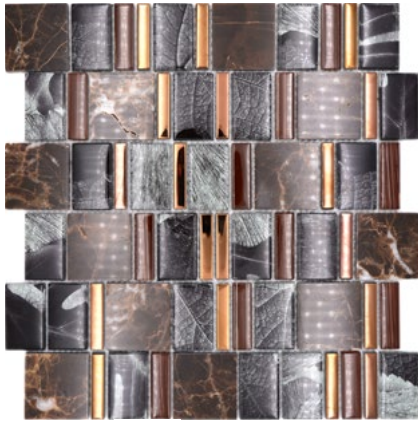

XCM Niko20
Matte/sheet 298x298mm
Stein/stone 10x48/30x48/48x48x8mm