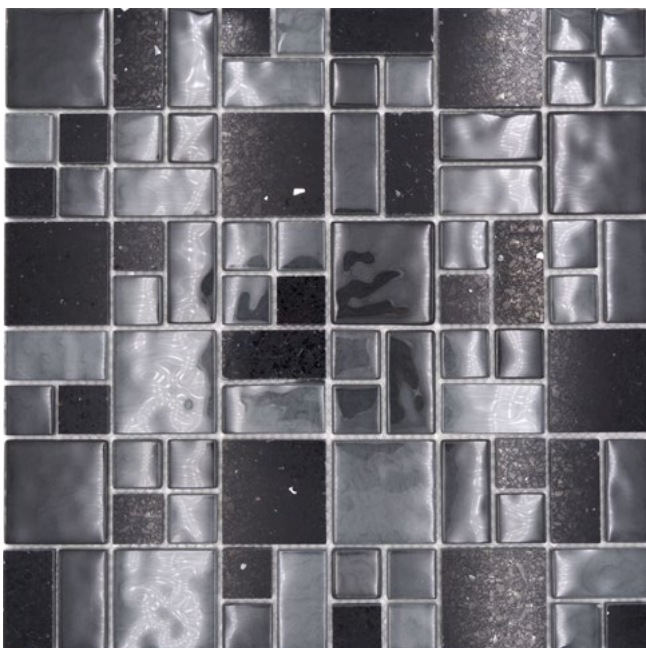

XCM MS90

Matte/sheet 298x298mm
Stein/stone 10x98/198+15x98/198x8mm

XCM K989

Matte/sheet 298x298mm
Stein/stone 23x23/48+48x48x8mm