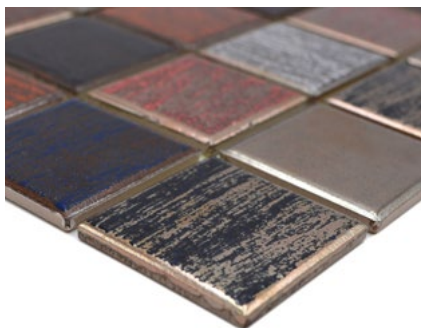

# Serie/Series Retro

**CD AUBIS**

Matte/sheet 316x316mm  
Stein/stone 50x50x6mm

**CD ZUBIS**

Matte/sheet 307x307mm  
Stein/stone 100x100x7mm

**CD CUBIS**

Matte/sheet 316x316mm  
Stein/stone 50x50x6mm

**CG ART**