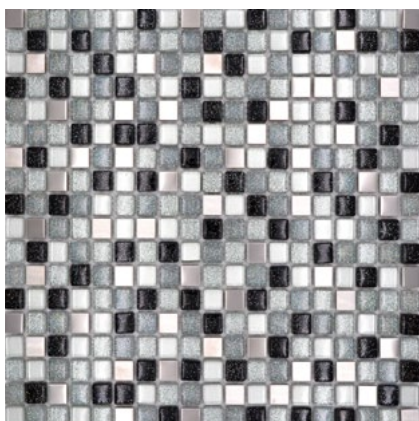

Serie/Series Serap

XCM MV698
Matte/sheet 298x304mm
Stein/stone 15x15/48/98x8mm