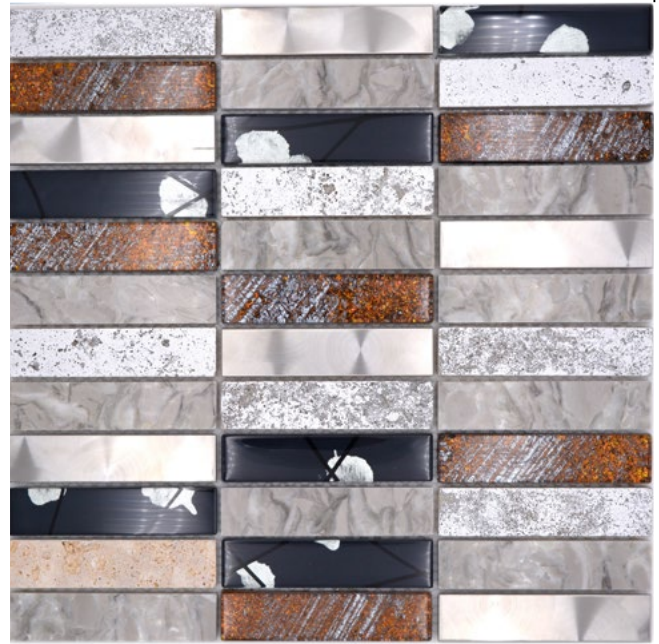

Day 24X
Matte/sheet 298x298mm
Stein/stone 23x98x8mm