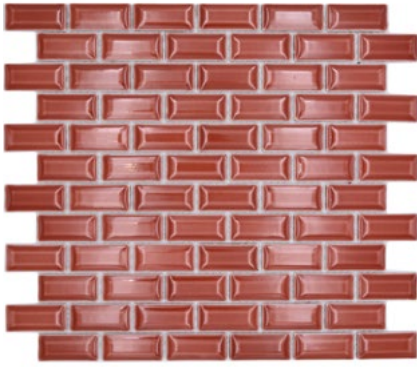

**CBW 104**  
 Matte/sheet 300x300mm  
 Stein/stone 23x48x6mm

**CG M07W**  
 Matte/sheet 295,5x291mm  
 Stein/stone 45x95x6,5mm

**CG M08WM**  
 Matte/sheet 294x291mm  
 Stein/stone 45x95+45x45x6,5mm

**CBR 112**  
Matte/sheet 300x300mm  
Stein/stone 23x48x6mm