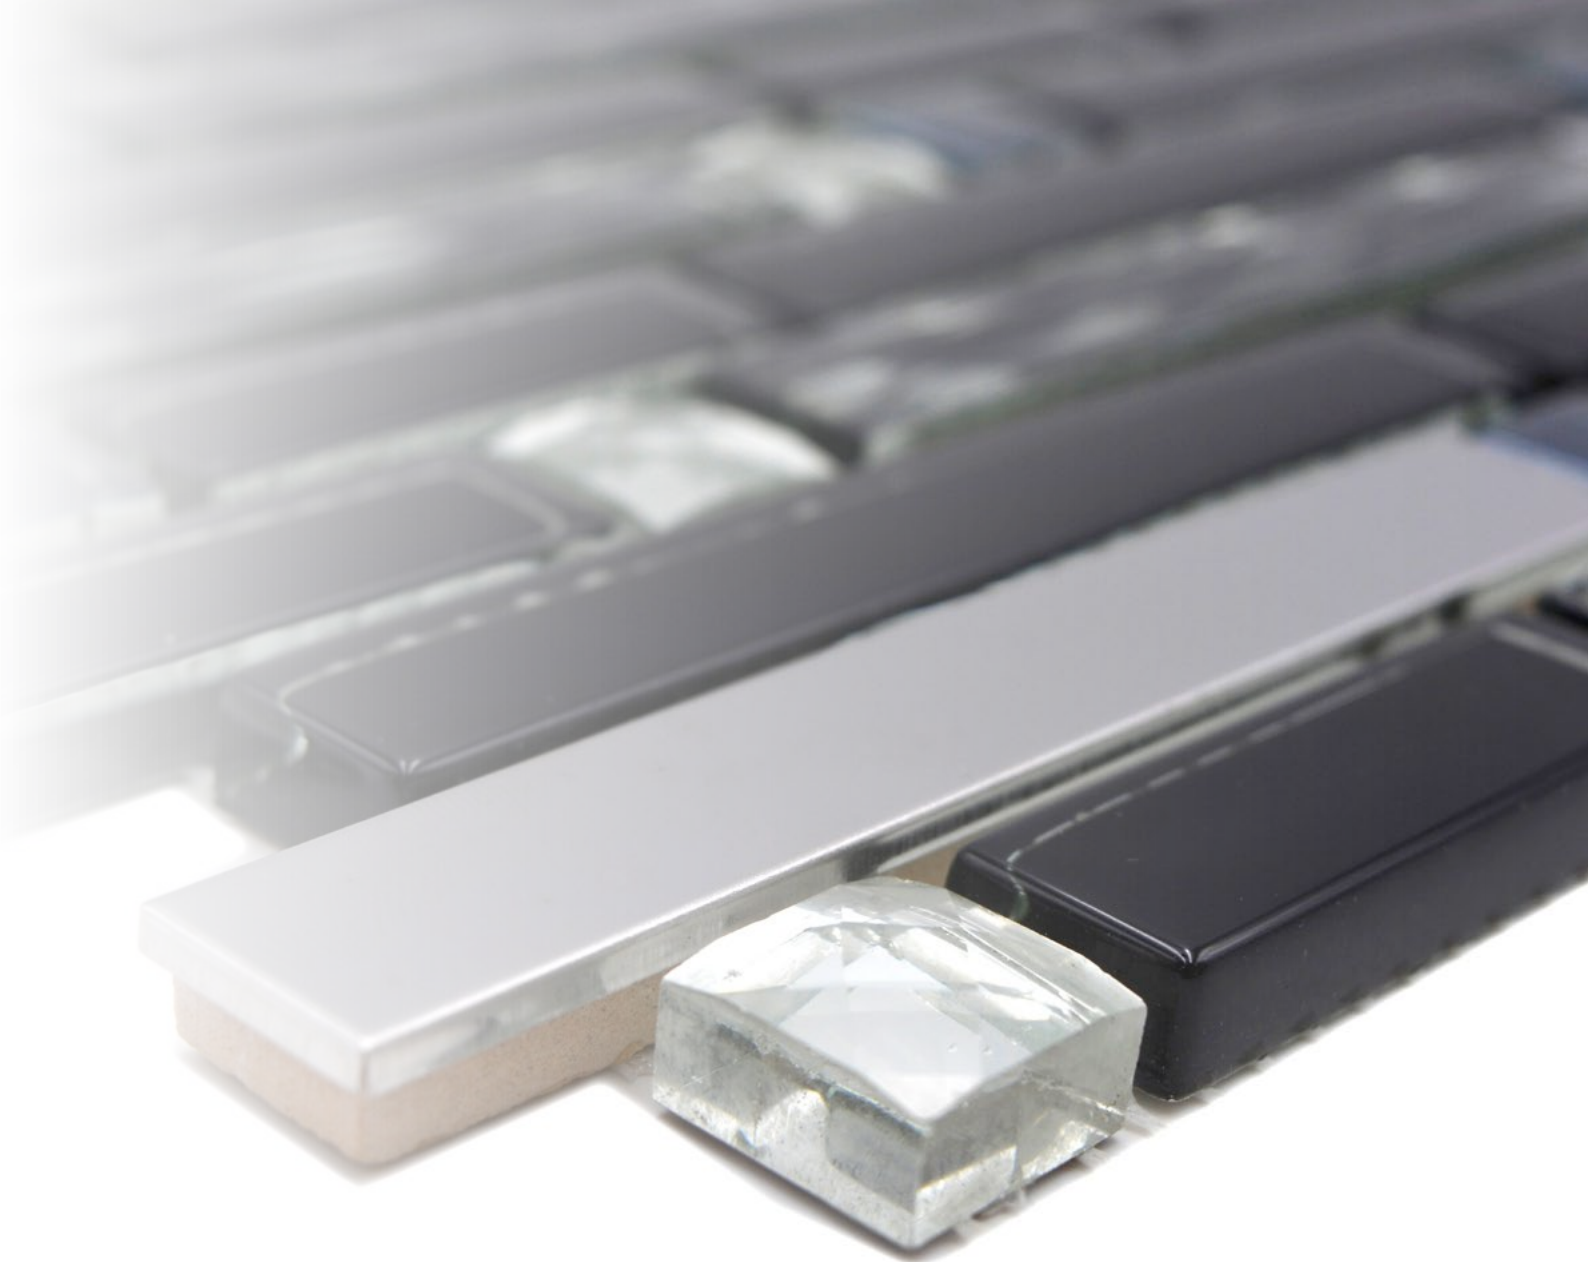

CRYSTAL EDELSTAHL

CRYSTAL STAINLESS STEEL