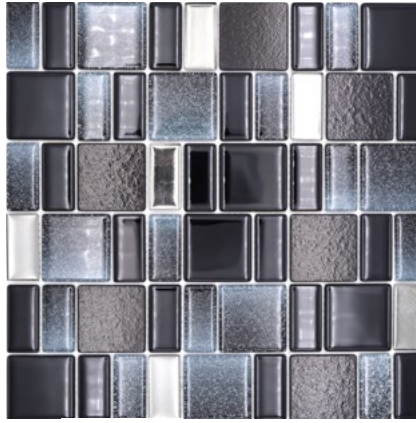

Serie/Series Dazzle

Dazzle 05B

Matte/sheet 300x300mm

Stein/stone 23x48+48x48x6mm

Dazzle 13G

Matte/sheet 300x300mm

Stein/stone 23x48+48x48x6mm