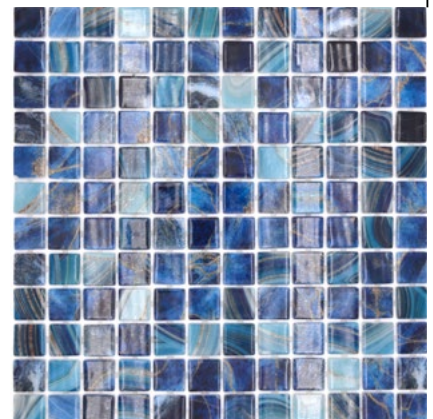

**VP55386PUR**  
Matte/sheet 316x316mm  
Stein/stone 38x38x4mm

**VP56251PUR**

Matte/sheet 316x316mm  
Stein/stone 25x25x4mm

**VP56253PUR**

Matte/sheet 316x316mm  
Stein/stone 25x25x4mm

**VP56254PUR**

Matte/sheet 316x316mm  
Stein/stone 25x25x4mm