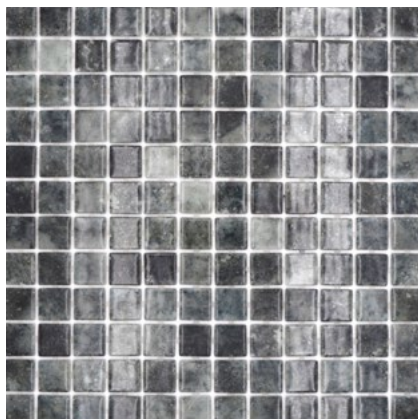

**VP55386PUR**  
Matte/sheet 316x316mm  
Stein/stone 38x38x4mm

**VP56251PUR**

Matte/sheet 316x316mm  
Stein/stone 25x25x4mm

**VP56253PUR**

Matte/sheet 316x316mm  
Stein/stone 25x25x4mm

**VP56254PUR**

Matte/sheet 316x316mm  
Stein/stone 25x25x4mm