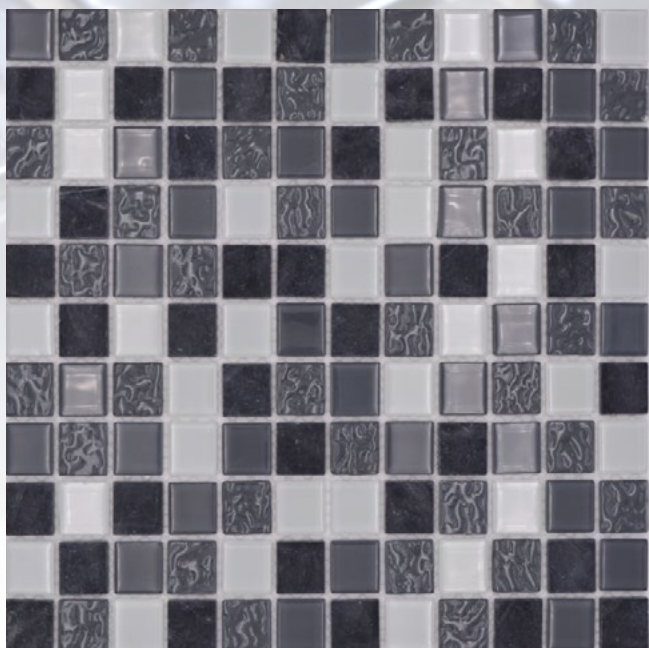

**XCM M910**  
Matte/sheet 305x322mm  
Stein/stone 15x15x8mm

**XCM M920**  
Matte/sheet 305x322mm  
Stein/stone 15x15x8mm

**XCM M940**  
Matte/sheet 305x322mm  
Stein/stone 15x15x8mm

**CM M422**  
Matte/sheet 327x302mm  
Stein/stone 25x25x4mm