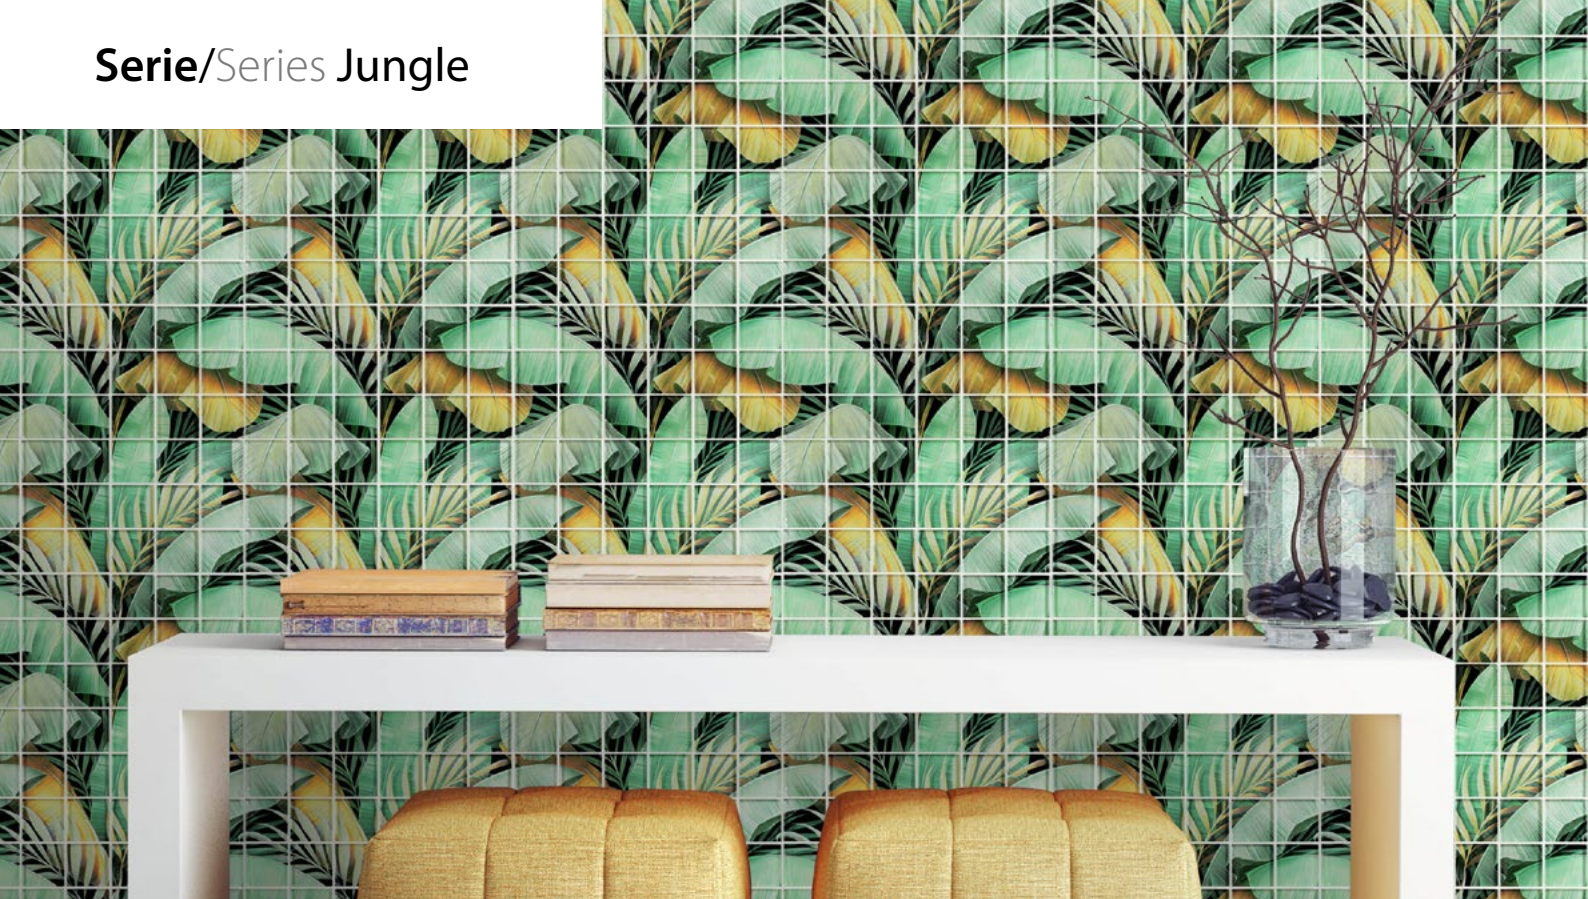

Serie/Series Jungle

XCM RF01

Matte/sheet 298x298mm
Stein/stone 48x48x8mm