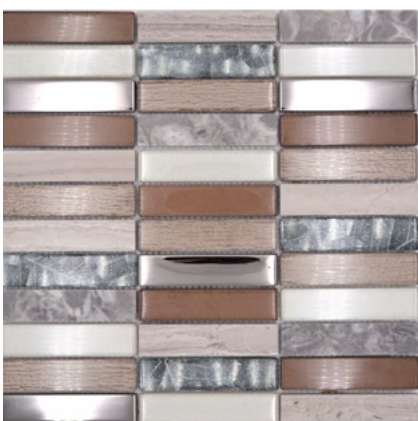

Night 68X
Matte/sheet 298x298mm
Stein/stone 23x98x8mm