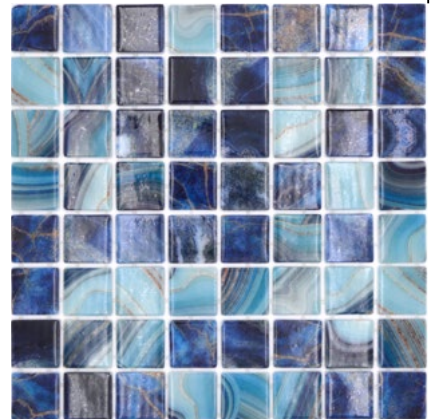

VP56384PUR

Matte/sheet 316x316mm
Stein/stone 38x38x4mm

VP56385PUR

Matte/sheet 316x316mm
Stein/stone 38x38x4mm