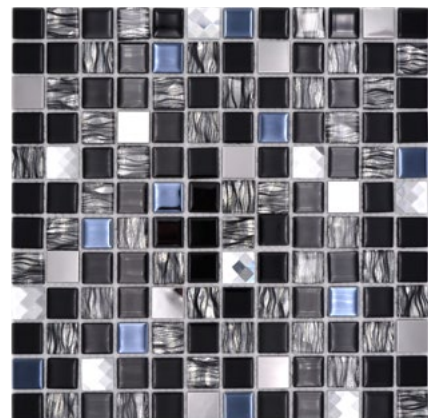

**XCM SM38**

Matte/sheet 298x304mm

Stein/stone 15x48x8mm

**XCM MC689**

Matte/sheet 300x300mm

Stein/stone 23x23/23x48/48x48x8mm

**CM 426**

Matte/sheet 300x300mm