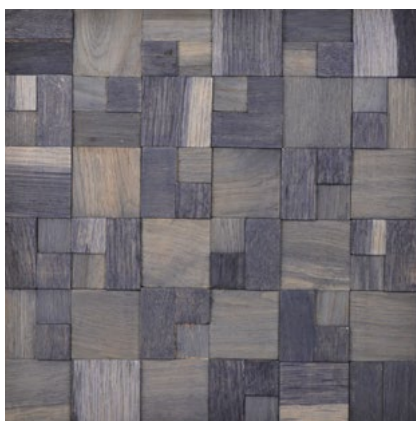

SWM WA7

Matte/sheet 300x300mm
Stein/stone 100/200x24/34
+150x20/24+300x20x5-7mm

SWM MC11B

390
Matte/sheet 300x300mm
Stein/stone 25x25+25x50+50x50x5-10mm