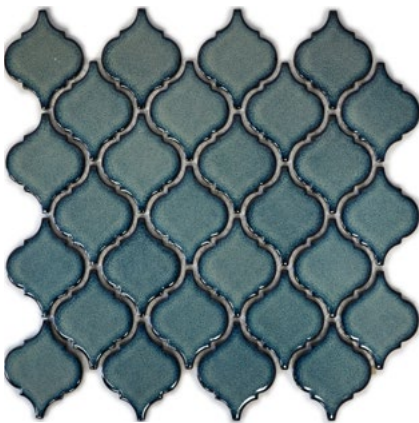

CLP 3BG
Matte/sheet 293x245mm
Stein/stone 52x52x6mm