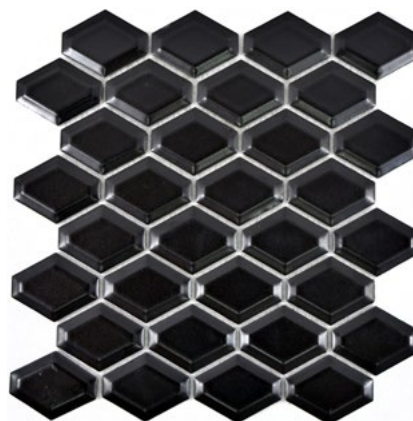

CG MD 7BM

Matte/sheet 252x265mm
Stein/stone 60x48x7,2mm