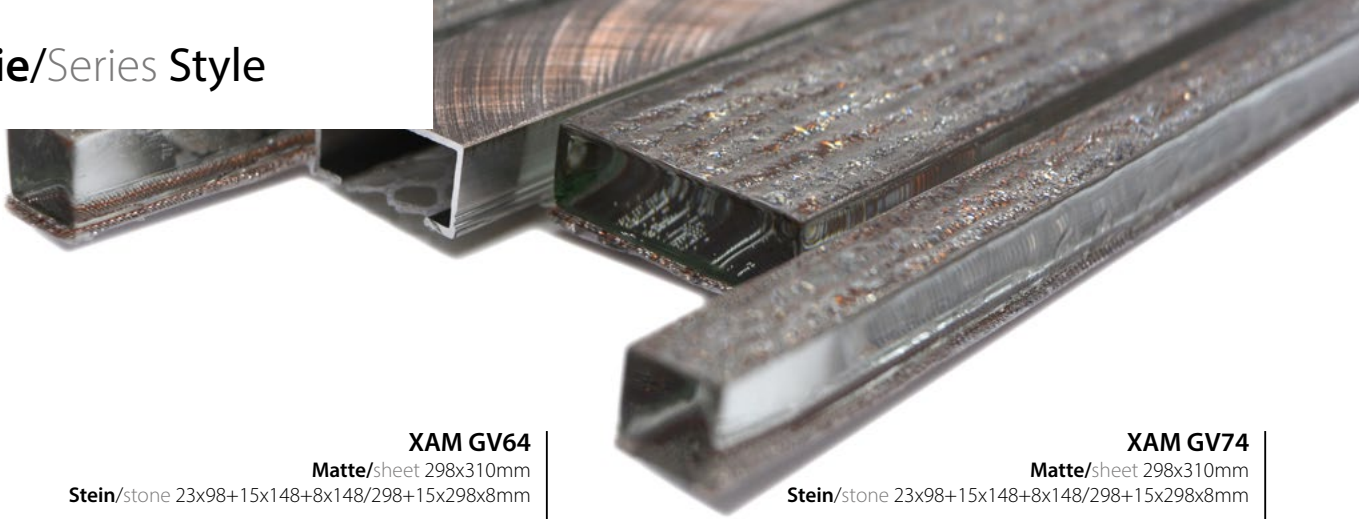

# Serie/Series Style

**XAM GV64**  
Matte/sheet 298x310mm  
Stein/stone 23x98+15x148+8x148/298+15x298x8mm

**XAM GV74**  
Matte/sheet 298x310mm  
Stein/stone 23x98+15x148+8x148/298+15x298x8mm

**XAM GV84**  
Matte/sheet 298x310mm  
Stein/stone 23x98+15x148+8x148/298+15x298x8mm