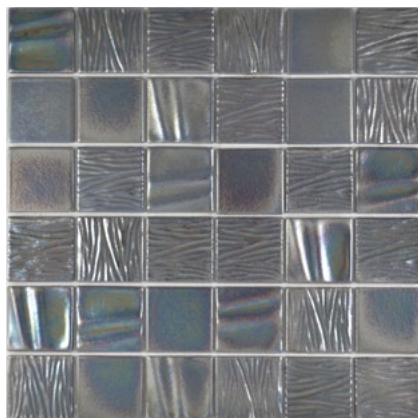

CG KN5

Matte/sheet 297x297mm
Stein/stone 47x47x7-8,5mm

CG KN3

Matte/sheet 297x297mm
Stein/stone 47x47x7-8,5mm