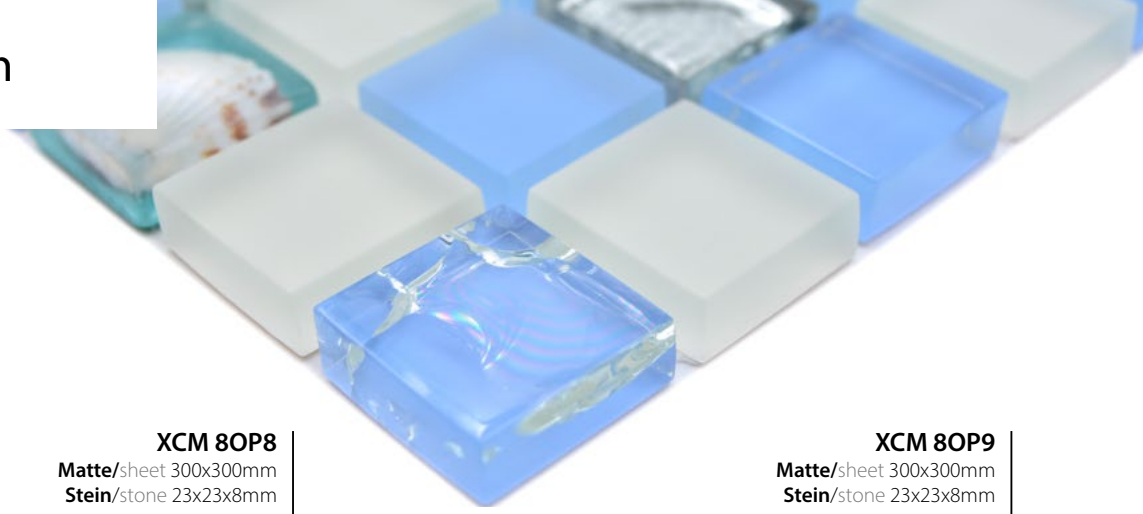

Serie/Series Beach