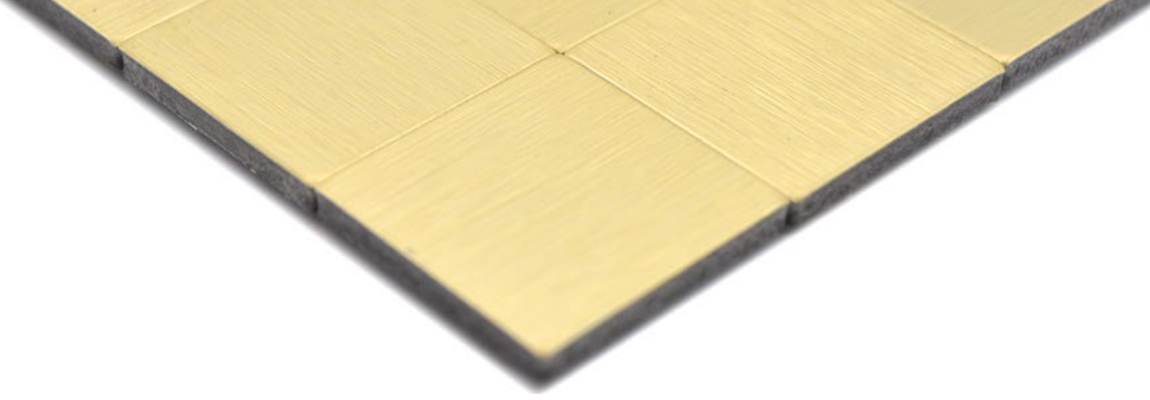

**SAM 4MM100**  
Matte/sheet 305x305mm  
Stein/stone 100x100x4mm

**SAM 4MM50**  
Matte/sheet 305x305mm  
Stein/stone 25x50x4mm

**SAM 4MM87**  
Matte/sheet 305x305mm  
Stein/stone 23x25+25x50x4mm

**SAM 4MMLAT**  
Matte/sheet 296x287mm  
Stein/stone 74x74x4mm