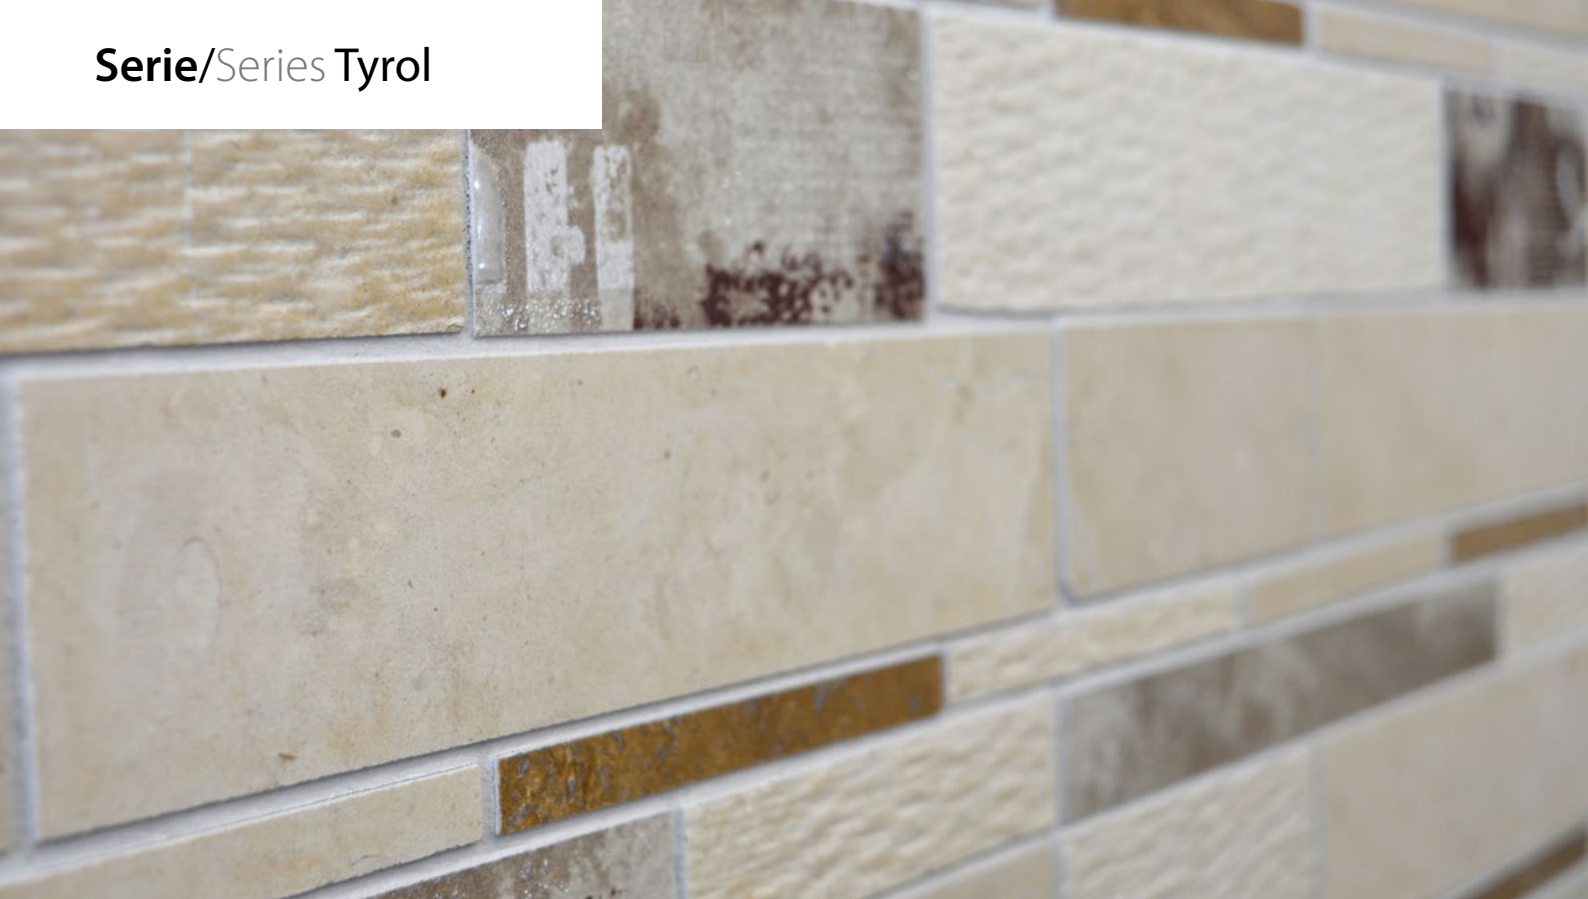

MTS 48B B03

Matte/sheet 300x300mm
Stein/stone 48x48x8mm