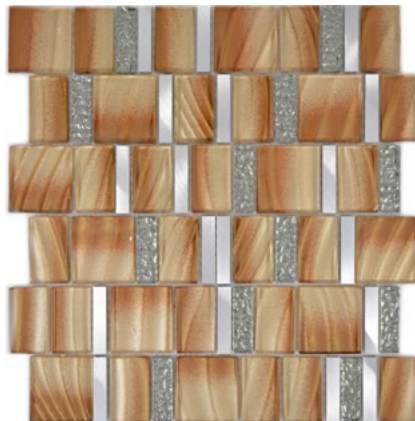

XCM SUN03
Matte/sheet 297x295mm
Stein/stone 10/15/30/47x47x8mm