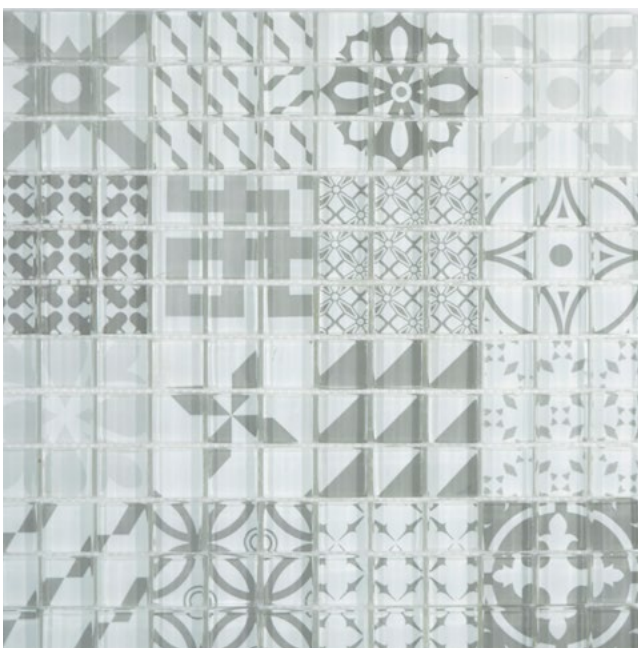

XCM 80P33
Matte/sheet 300x300mm
Stein/stone 23x23x8mm