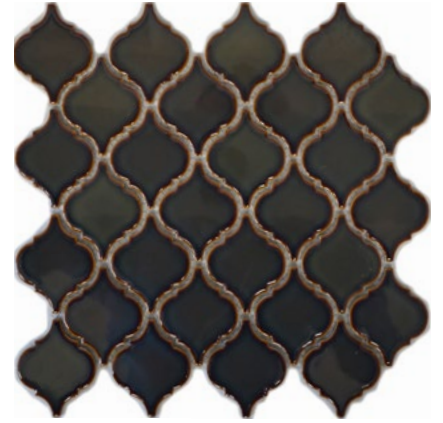

CLP 3BG
Matte/sheet 293x245mm
Stein/stone 52x52x6mm