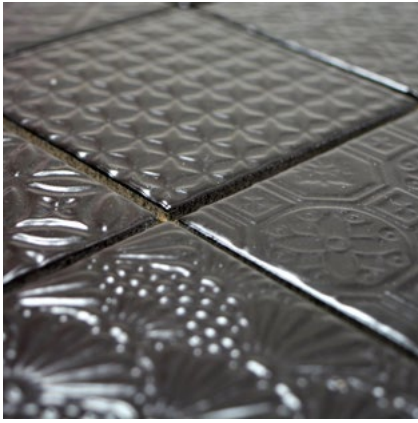

SPIRIT B1
Matte/sheet 298x298mm
Stein/stone 97x97x6mm