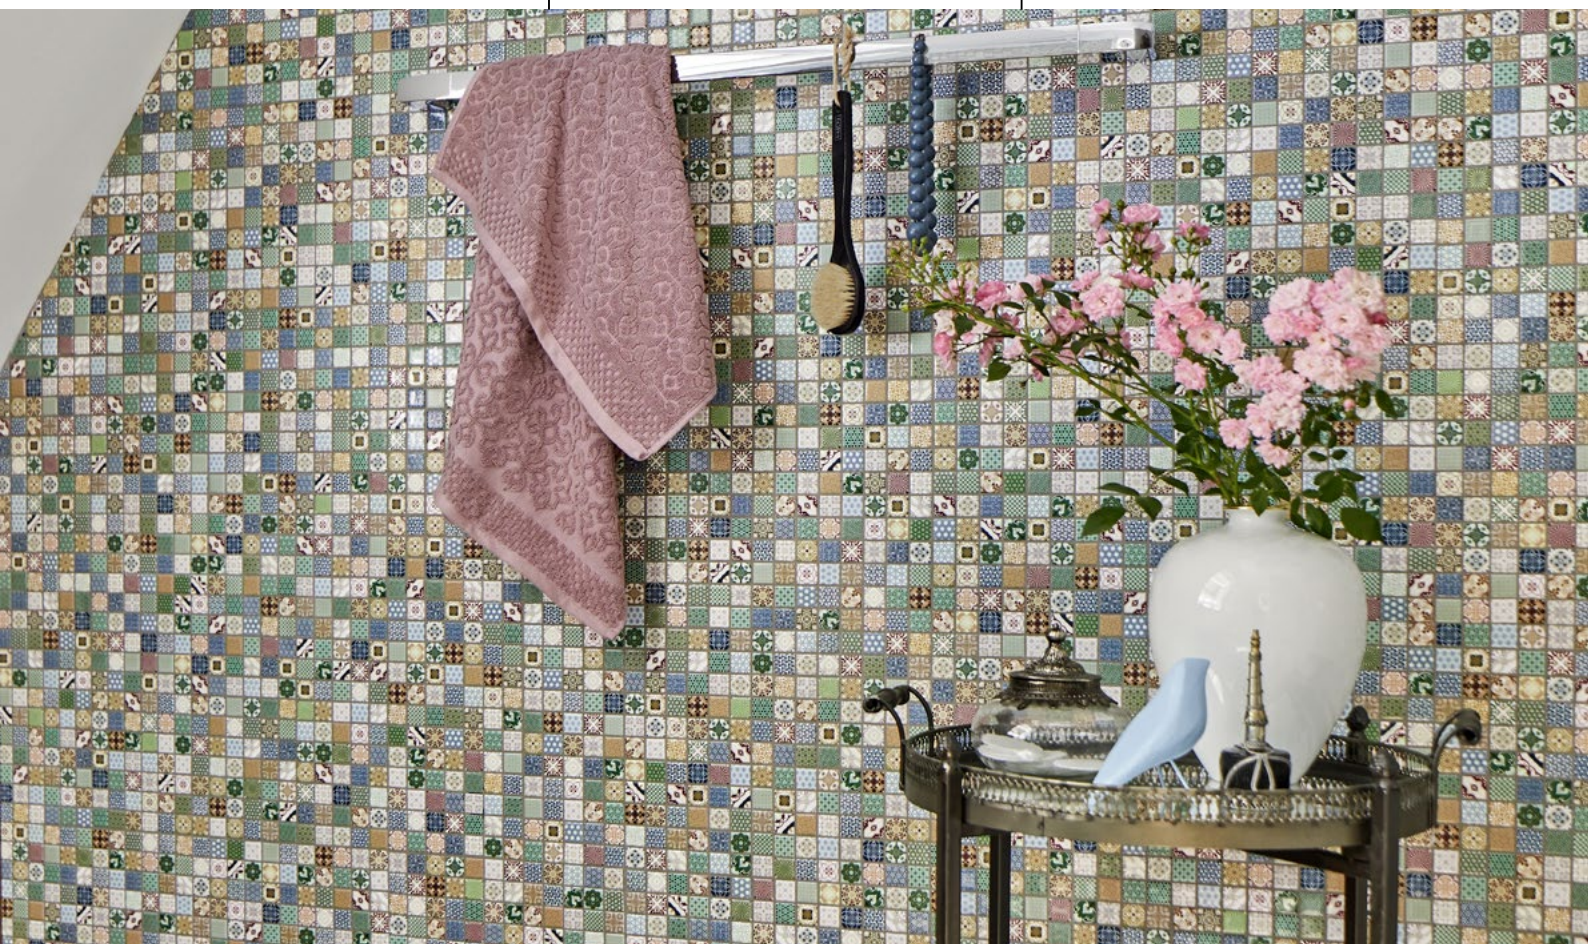

Matte/sheet 288x288mm  
Stein/stone 45x45x6mm

**CG POP**

Matte/sheet 288x288mm  
Stein/stone 45x45x6mm

**CG RETRO**

Matte/sheet 300x300mm  
Stein/stone 23x23x5mm

**CG STAR**

Matte/sheet 300x300mm  
Stein/stone 23x23x5mm