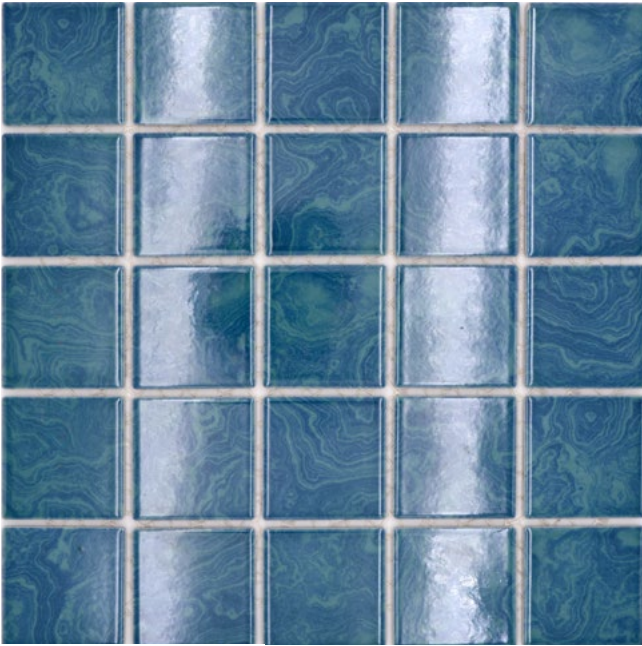

Serie/Series Resort

SD 601N

Matte/sheet 304x304mm
Stein/stone 58x58x5,2mm