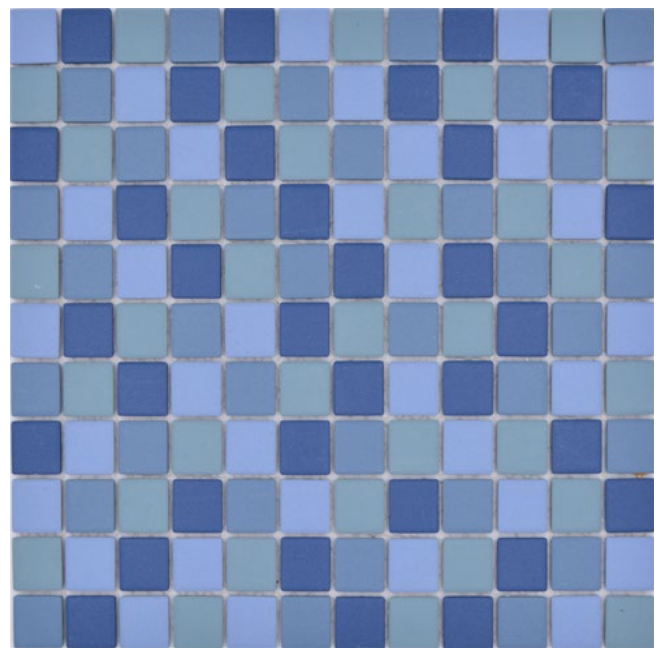

# Serie/Series Antislip

**AT 101**

**Matte**/sheet 326x300mm  
**Stein**/stone 25x25x5,2mm / R10B

**AT 149**

**Matte**/sheet 326x300mm  
**Stein**/stone 25x25x5,2mm / R10B

**AT 891**

**Matte**/sheet 326x300mm  
**Stein**/stone 25x25x5,2mm / R10B