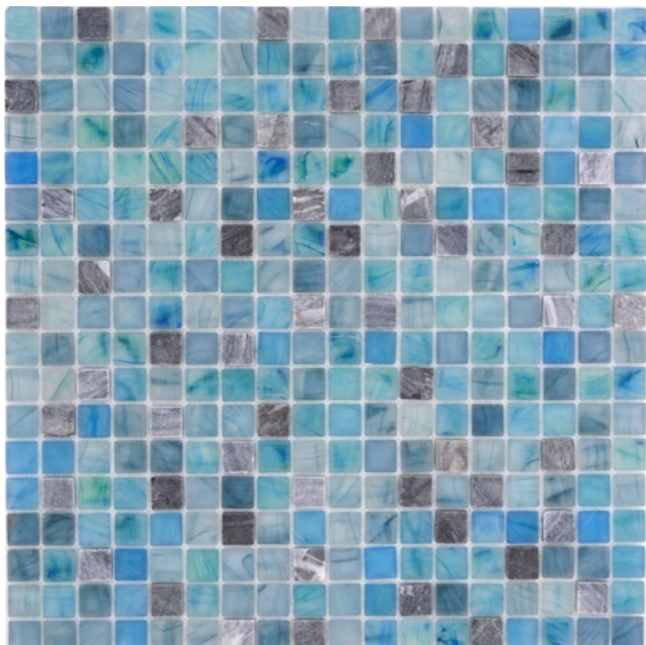

XCR 2505
Matte/sheet 302x302mm
Stein/stone 25x25x6mm

XCR 2507
Matte/sheet 302x302mm
Stein/stone 25x25x6mm