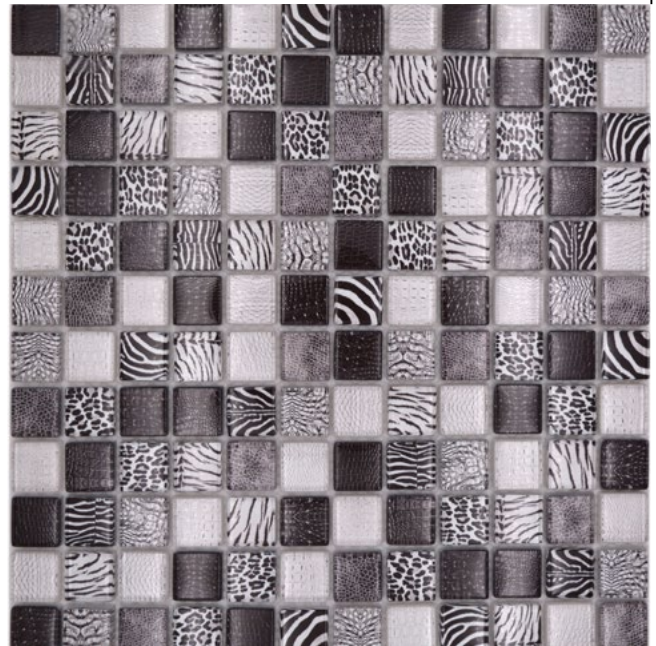

# Serie/Series Wildlife

**XCM WL14**  
Matte/sheet 298x298mm  
Stein/stone 23x23x8mm

**XCM WL24**  
Matte/sheet 298x298mm  
Stein/stone 23x23x8mm

**XCM WL34**  
Matte/sheet 298x298mm  
Stein/stone 23x23x8mm