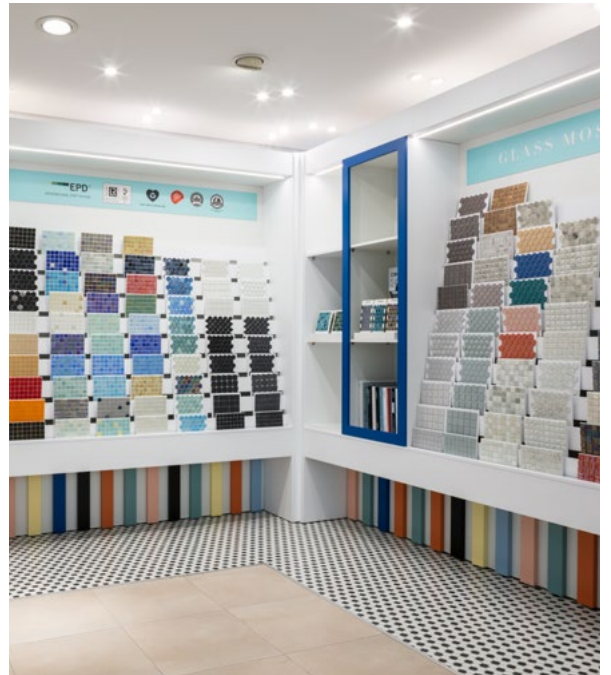

VIDREPUR

WE BRING NATURE TO YOUR HOME AND YOUR PROJECTS