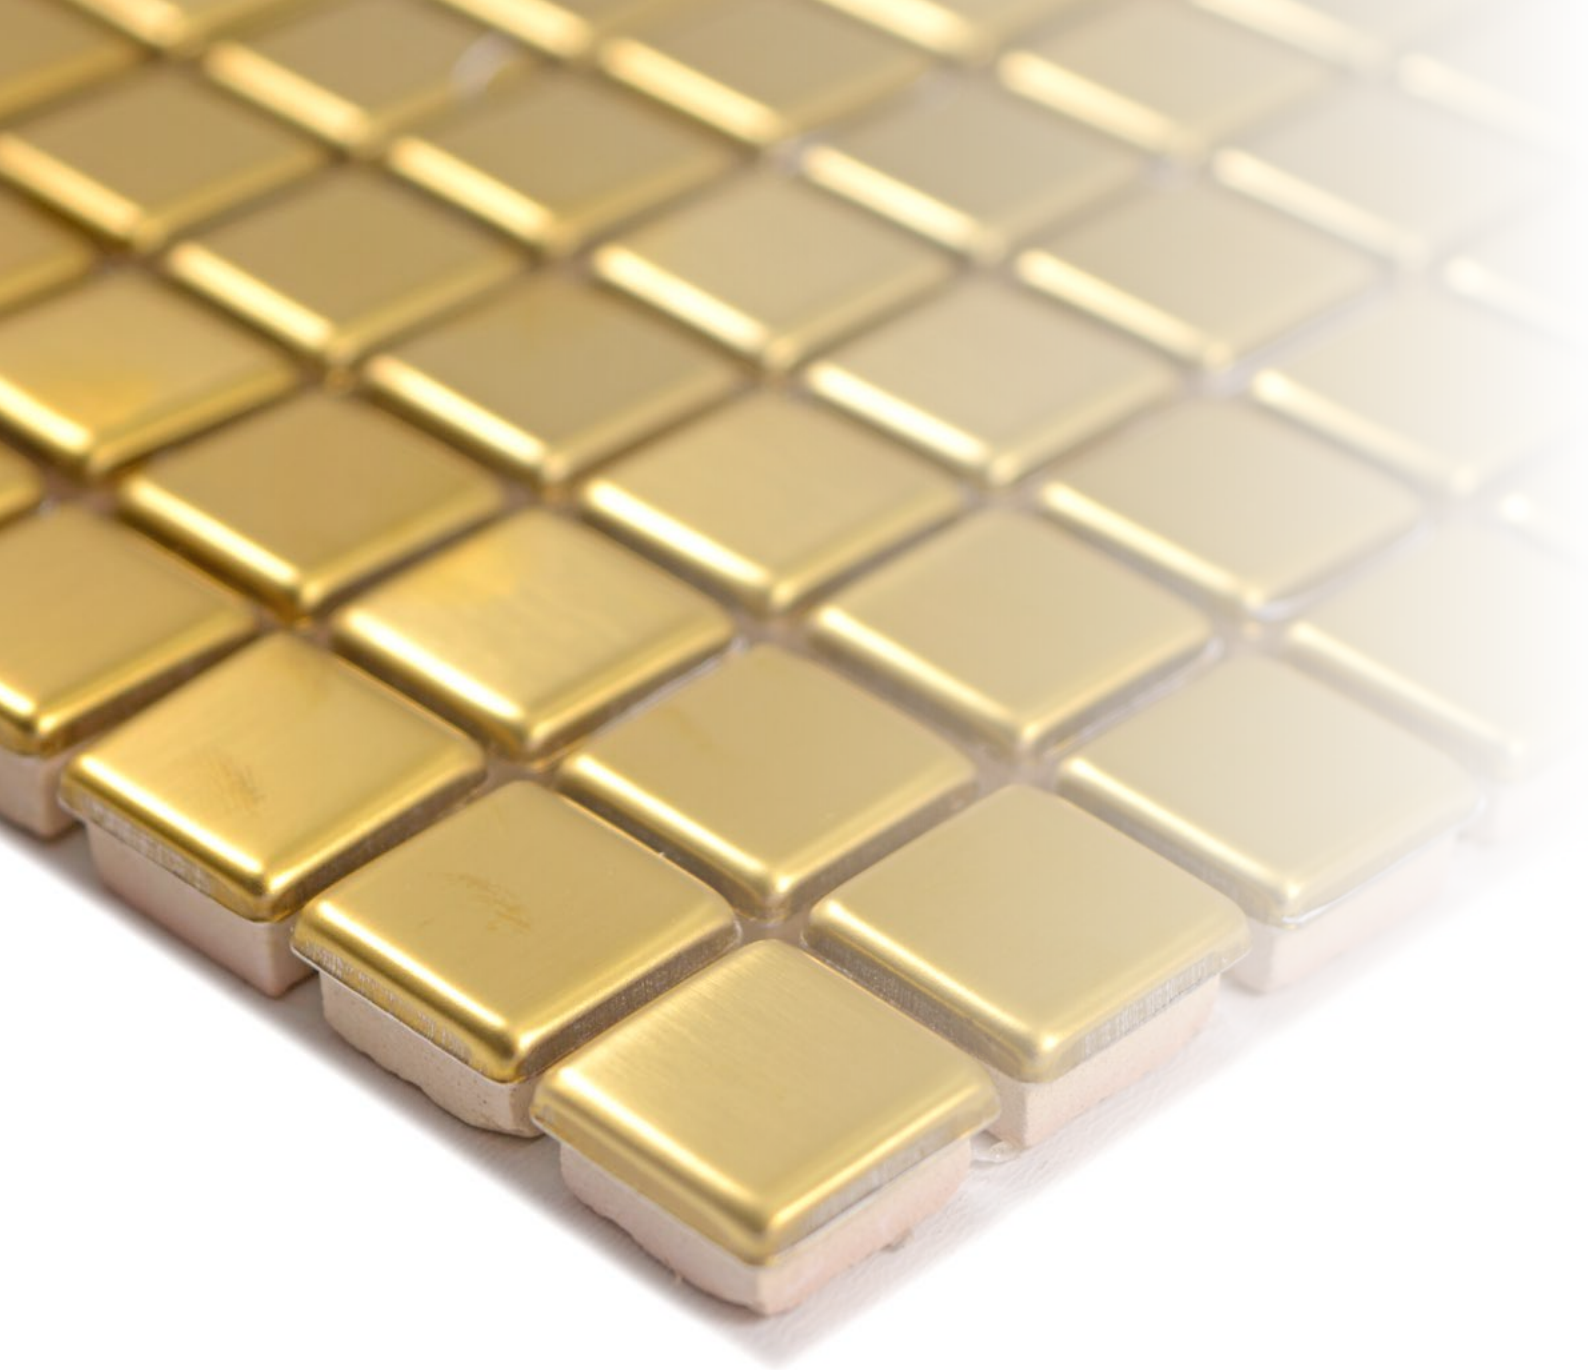

ALUMINIUM & KUPFER & STAHL

ALUMINUM & COPPER & STEEL