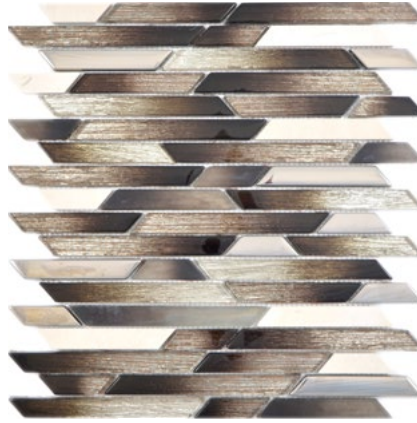

Serie/Series Diagonal

XCM GV811
Matte/sheet 300x300mm
Stein/stone 15x48/98/148x8mm

XCM GV815
Matte/sheet 300x300mm
Stein/stone 15x48/98/148x8mm