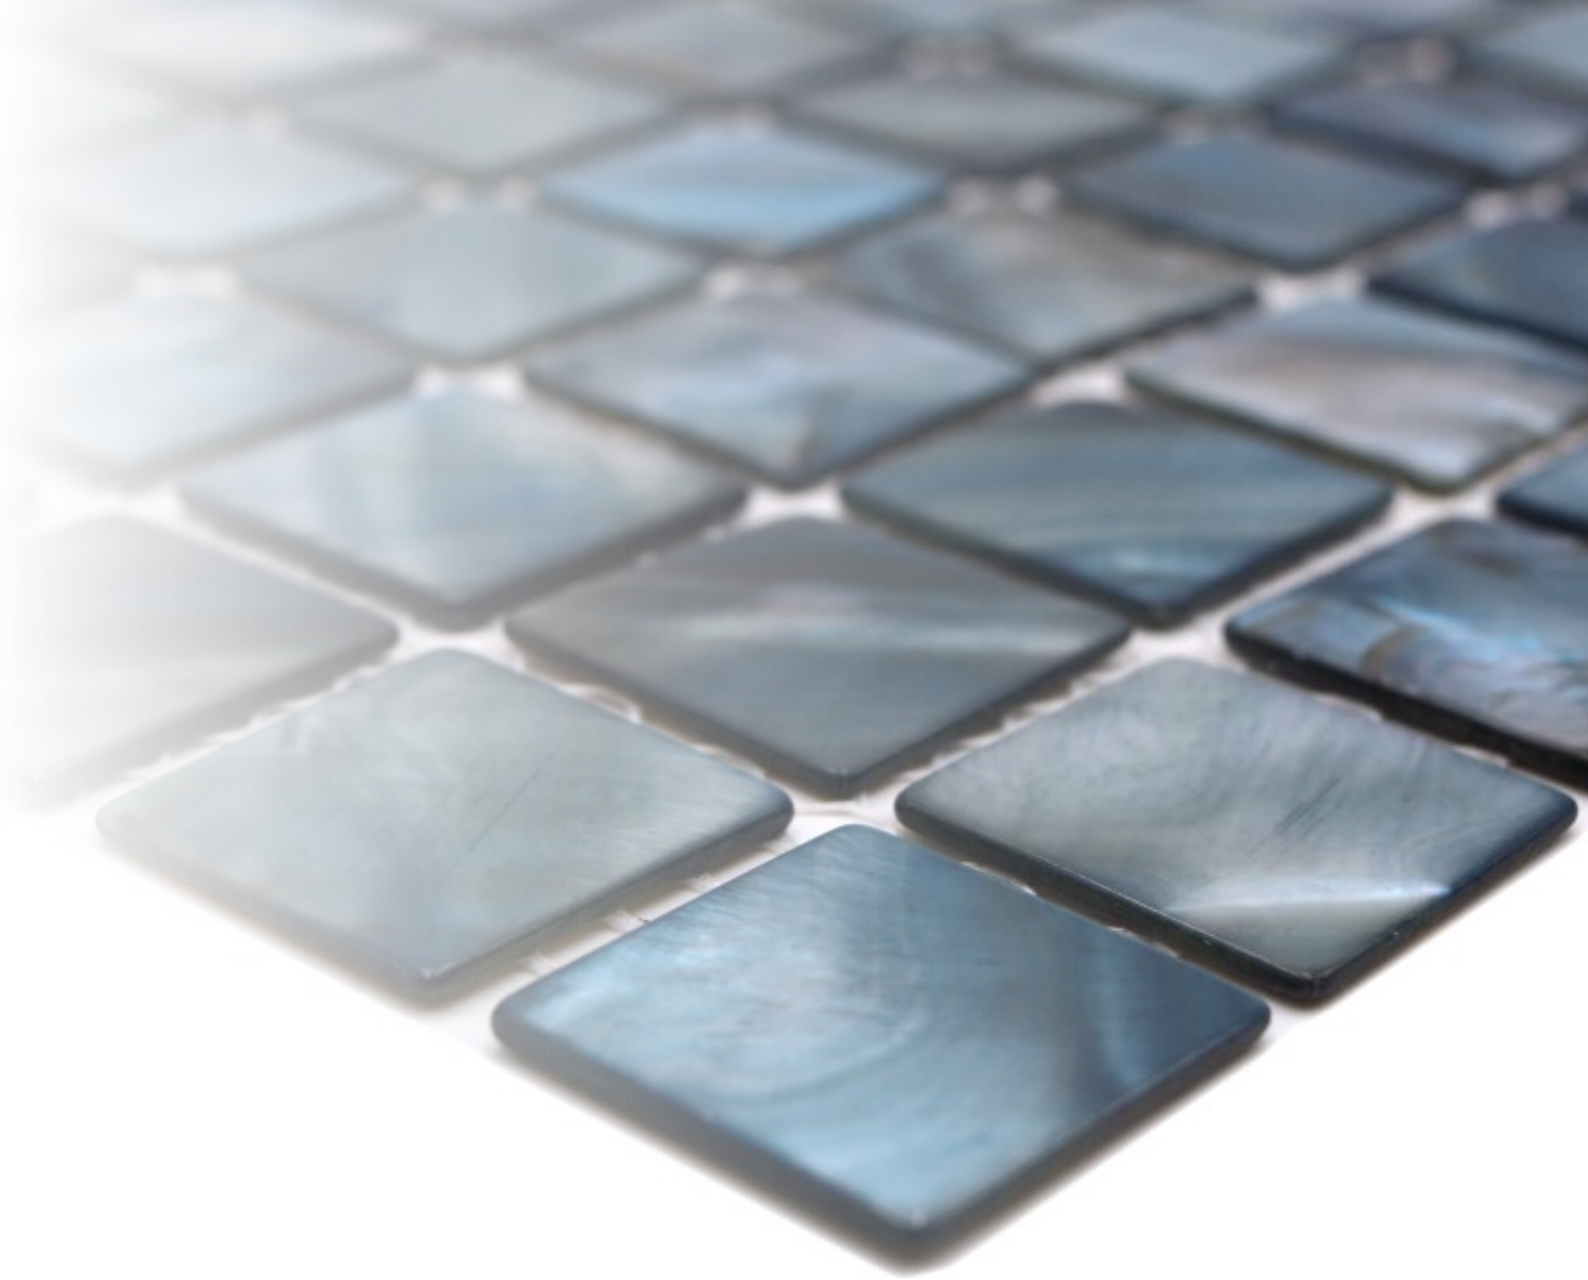

Matte/sheet 260x300mm  
Stein/stone 23x26x5mm / R10

**CU K208**

Matte/sheet 310x315mm  
Stein/stone d=19x5,2mm / R10

**CU ST208**

Matte/sheet 300x300mm  
Stein/stone 22x72x6mm / R10

**CU HX208M**

Matte/sheet 271x281mm  
Stein/stone 51x58x6mm / R10