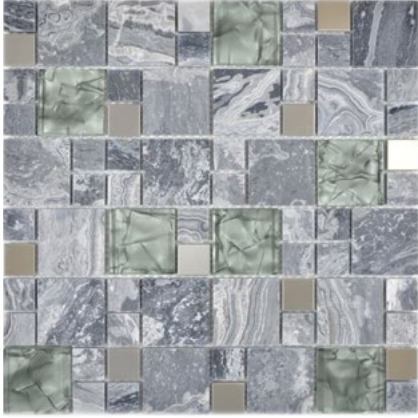

## **CRYSTAL STEIN & EDELSTAHL**

---

CRYSTAL STONE & STAINLESS STEEL

Serie/Series Dream

**XCM MC609**  
Matte/sheet 300x300mm  
Stein/stone 23x23/48+48x48x8mm

**XCM MV778**  
Matte/sheet 300x300mm  
Stein/stone 15x15/48/98x8mm