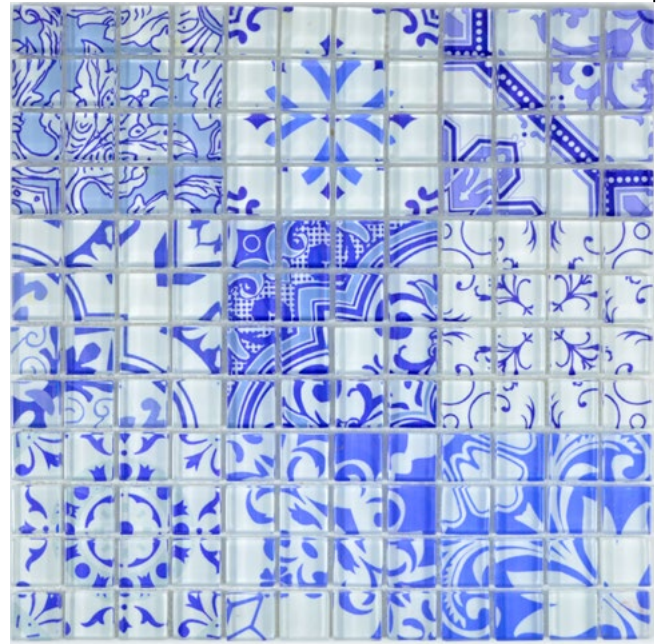

XCM 80P33
Matte/sheet 300x300mm
Stein/stone 23x23x8mm