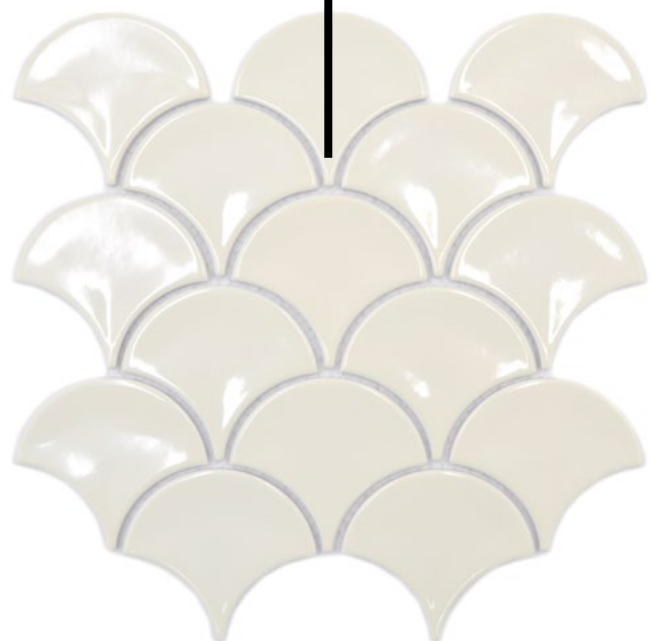

# Serie/Series Fan

FS 05P

Matte/sheet 256x273mm  
Stein/stone 93x88x8mm

FS 01B

Matte/sheet 256x273mm  
Stein/stone 93x88x8mm

**FS 07W**  
Matte/sheet 256x273mm  
Stein/stone 93x88x8mm

**FS 03C**  
Matte/sheet 256x273mm  
Stein/stone 93x88x8mm