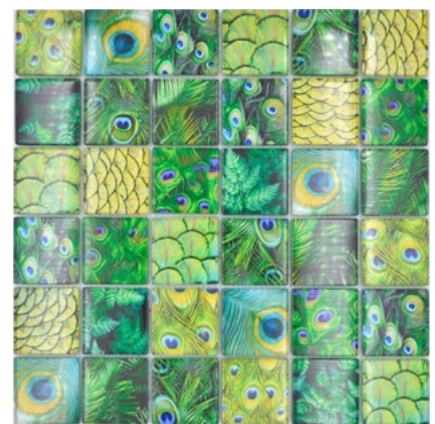

**XCM WL48**  
Matte/sheet 298x298mm  
Stein/stone 48x48x8mm

**XCM WL58**  
Matte/sheet 298x298mm  
Stein/stone 48x48x8mm

**XCM WL68**  
Matte/sheet 298x298mm  
Stein/stone 48x48x8mm

**XCM WL78**  
Matte/sheet 298x298mm  
Stein/stone 48x48x8mm