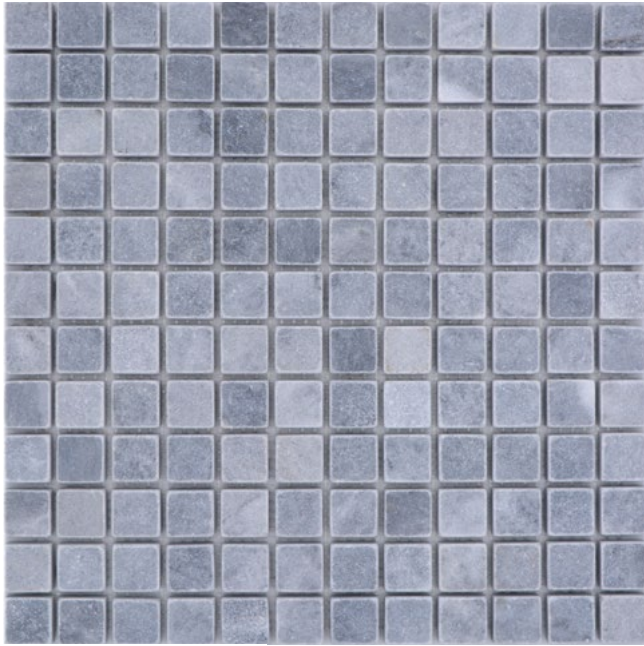

Serie/Series Bardiglio Mosaik/Mosaics