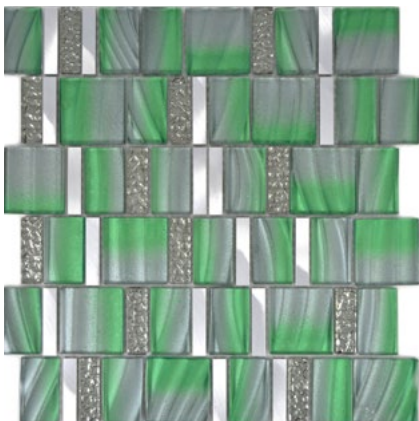

XCM SUN01
Matte/sheet 297x295mm
Stein/stone 10/15/30/47x47x8mm

XCM SUN03
Matte/sheet 297x295mm
Stein/stone 10/15/30/47x47x8mm

XCM SUN05
Matte/sheet 297x295mm
Stein/stone 10/15/30/47x47x8mm