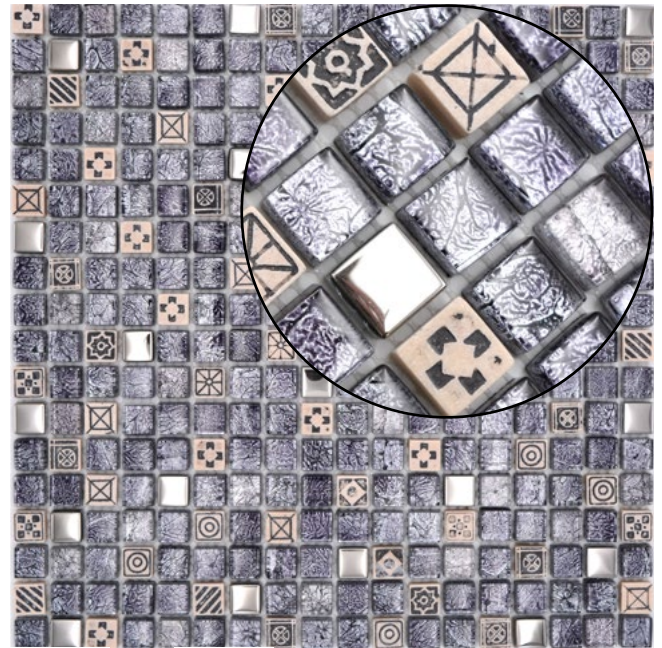

**XCM MV688**

Matte/sheet 300x290mm  
Stein/stone 15x48/98x8mm

**XCM MV618**

Matte/sheet 300x290mm  
Stein/stone 15x48/98x8mm

**XCM MV608**

Matte/sheet 300x290mm  
Stein/stone 15x48/98x8mm

**XCM Zeus**  
 Matte/sheet 300x300mm  
 Stein/stone 15x15x8mm