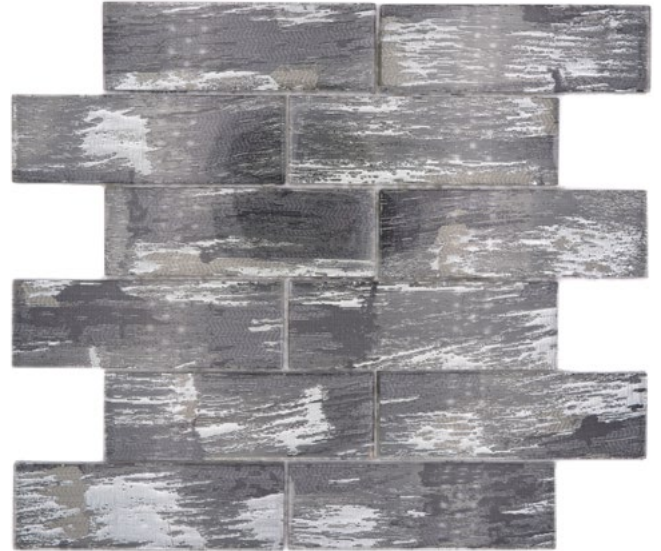

XCM SWSV
Matte/sheet 300x300mm
Stein/stone 48x148x8mm

XBH 2SW1
Matte/sheet 300x300mm
Stein/stone 48x98/48x198x8mm