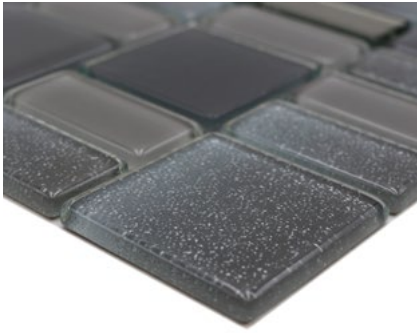

Serie/Series Dazzle

Dazzle 05B

Matte/sheet 300x300mm

Stein/stone 23x48+48x48x6mm

Dazzle 13G

Matte/sheet 300x300mm

Stein/stone 23x48+48x48x6mm