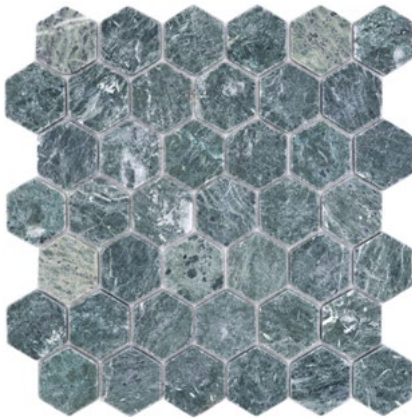

MOS HXN 407
Matte/sheet 298x305mm
Stein/stone 48x48x7mm