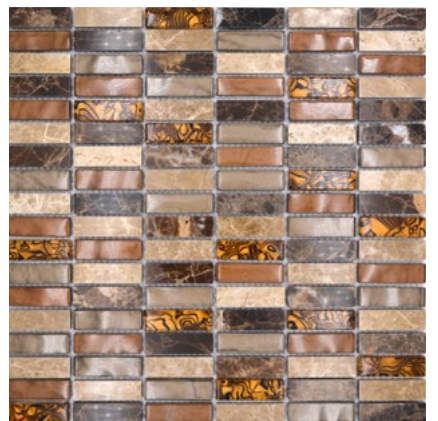

## XCM GV868

Matte/sheet 298x338mm  
Stein/stone 15x48/98/148x8mm

**XCM M790**  
Matte/sheet 300x300mm  
Stein/stone 15x15x8mm

**XCM MC679**  
Matte/sheet 300x300mm  
Stein/stone 23x23/48+48x48x8mm

**XCM SM18**  
Matte/sheet 298x304mm  
Stein/stone 15x48x8mm