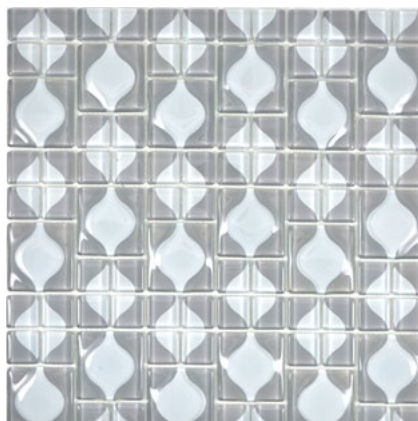

# Serie/Series Wavy

**WAVY 05**

**Matte**/sheet 300x300mm  
**Stein**/stone 23x23+48x48x6mm

**WAVY 15**

**Matte**/sheet 300x300mm  
**Stein**/stone 23x23+48x48x6mm

**WAVY 25**

**Matte**/sheet 300x300mm  
**Stein**/stone 23x23+48x48x6mm