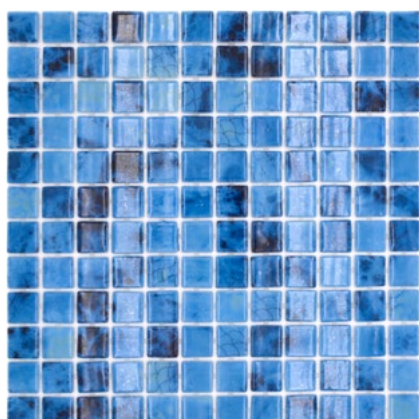

**VP55386PUR**  
Matte/sheet 316x316mm  
Stein/stone 38x38x4mm

**VP56251PUR**

Matte/sheet 316x316mm  
Stein/stone 25x25x4mm

**VP56253PUR**

Matte/sheet 316x316mm  
Stein/stone 25x25x4mm

**VP56254PUR**

Matte/sheet 316x316mm  
Stein/stone 25x25x4mm