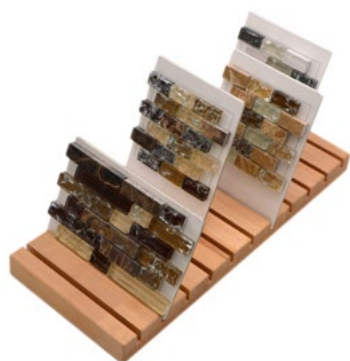

This folder can be individually configured according to your needs. Send us your wishes and we will stick the items with the appropriate label and the technical data into the folder.

**Mosaikbox 1-18/mosaicbox 1-18**  
 „ZMB 01-17“  
 Größe/size 13x18,5x13cm

**Individuelle Box/individual box**  
 „ZMB 00“  
 Größe/size 13x18,5x13cm

**Individuelle Kunststoffkarte/**  
 individual plastic card  
 „ZWAND PL“  
 Größe/size 12,7x34,7x0,5cm

**Individuelle Tafel/**  
 individual board  
 „MUSTFL GRIFF“  
 Größe/size 35x42x0,4cm