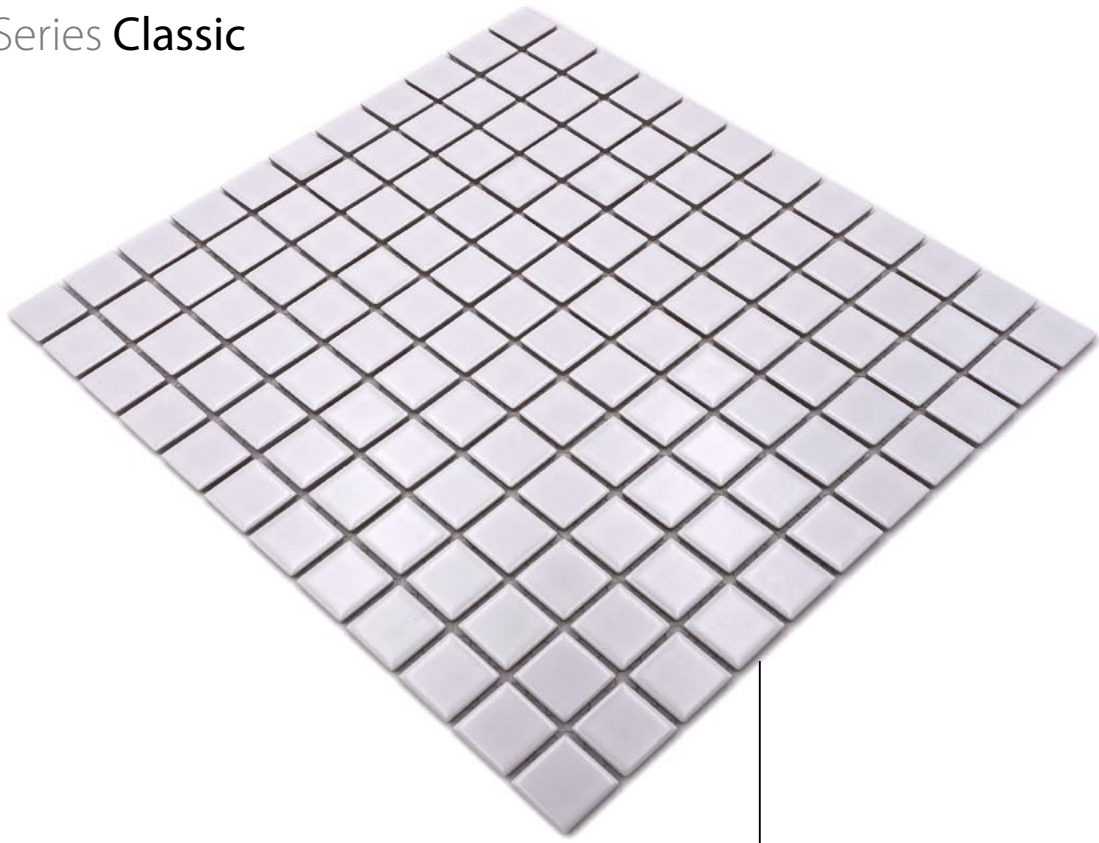

Serie/Series Classic

B 100

Matte/sheet 326x300mm
Stein/stone 25x25x5,2mm