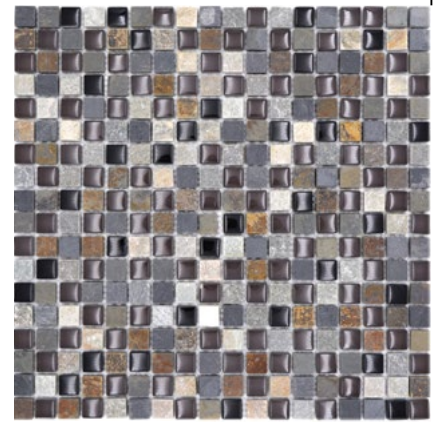

**XCM MV798**

Matte/sheet 298x338mm  
Stein/stone 15x48/98/148x8mm

**XCM MV788**

Matte/sheet 298x338mm  
Stein/stone 15x48/98/148x8mm

**XCM M980**

Matte/sheet 300x300mm  
Stein/stone 15x15x8mm

**XCM MS816**