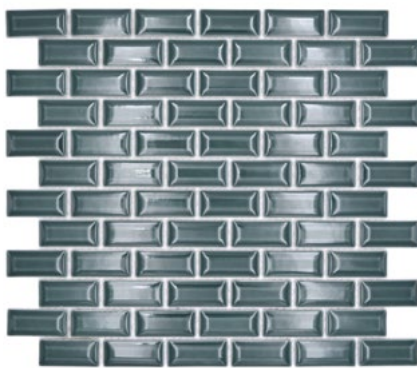

**CG M11R**  
Matte/sheet 295,5x291mm  
Stein/stone 45x95x6,5mm

**CG M19TR**  
Matte/sheet 295,5x291mm  
Stein/stone 45x95x6,5mm

**CBK 114**  
Matte/sheet 300x300mm  
Stein/stone 23x48x6mm

**CG M13K**  
Matte/sheet 295,5x291mm  
Stein/stone 45x95x6,5mm