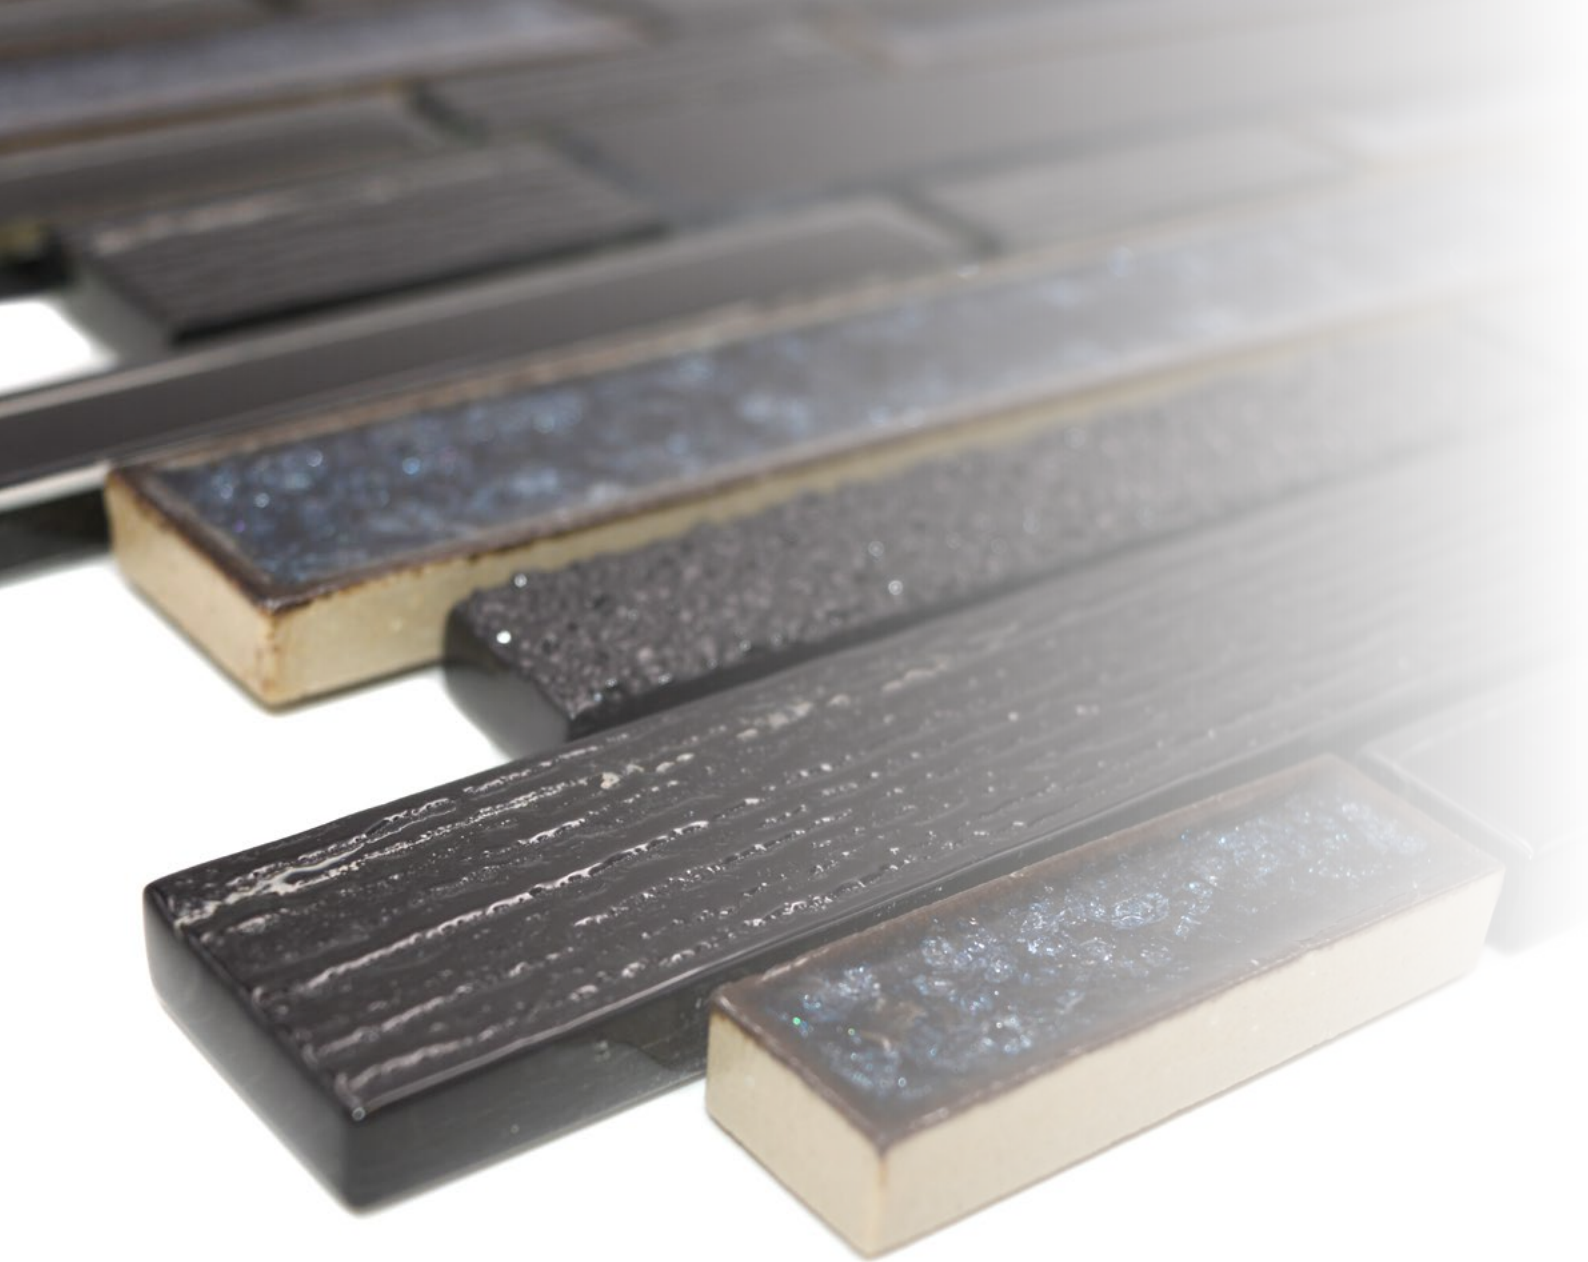

XCM BM59
Matte/sheet 305x295mm
Stein/stone 12/25x74x8mm

XCM IN69
Matte/sheet 305x295mm
Stein/stone 36x66x8mm

XCM IL027
Matte/sheet 298x304mm
Stein/stone 15x48x8mm

CRYSTAL KERAMIK

CRYSTAL CERAMIC