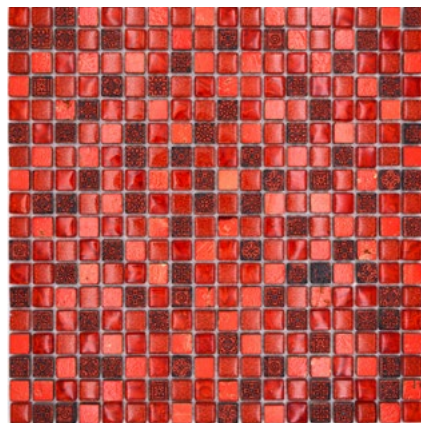

XCM 720
Matte/sheet 300x300mm
Stein/stone 15x15x8mm