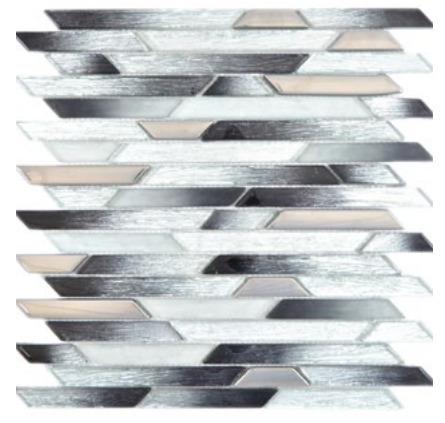

Serie/Series Diagonal

XCM GV811
Matte/sheet 300x300mm
Stein/stone 15x48/98/148x8mm

XCM GV815
Matte/sheet 300x300mm
Stein/stone 15x48/98/148x8mm