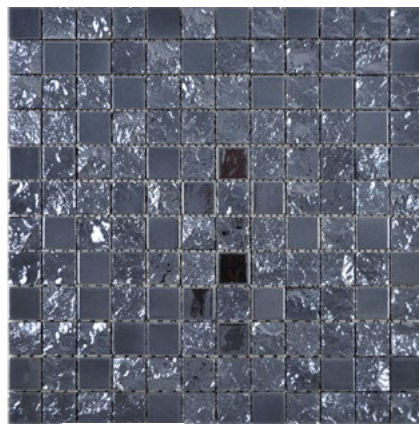

## CG KN3

Matte/sheet 297x297mm  
Stein/stone 47x47x7-8,5mm

**CG SB10**  
Matte/sheet 316x316mm  
Stein/stone 25x25x7-8mm

**CG GA8**  
Matte/sheet 316x316mm  
Stein/stone 25x25x7-8mm

**CG GA2**  
Matte/sheet 316x316mm  
Stein/stone 25x25x7-8mm