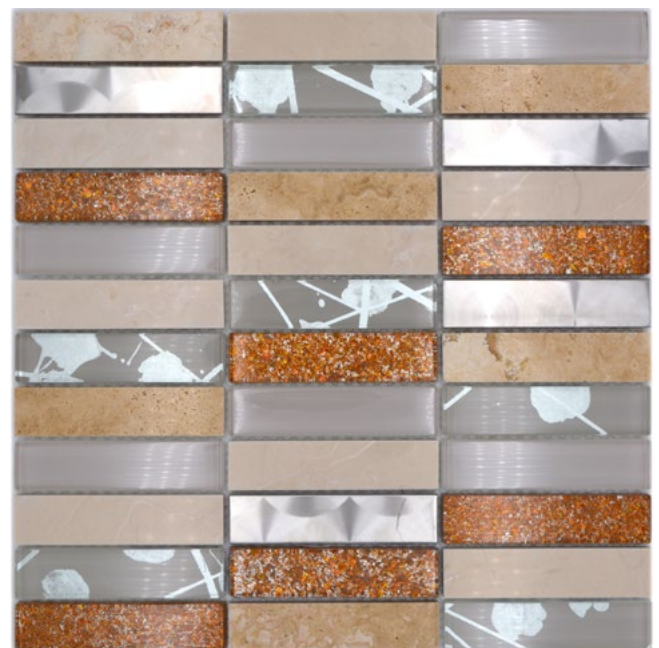

Serie/Series Day

Day 24X
Matte/sheet 298x298mm
Stein/stone 23x98x8mm