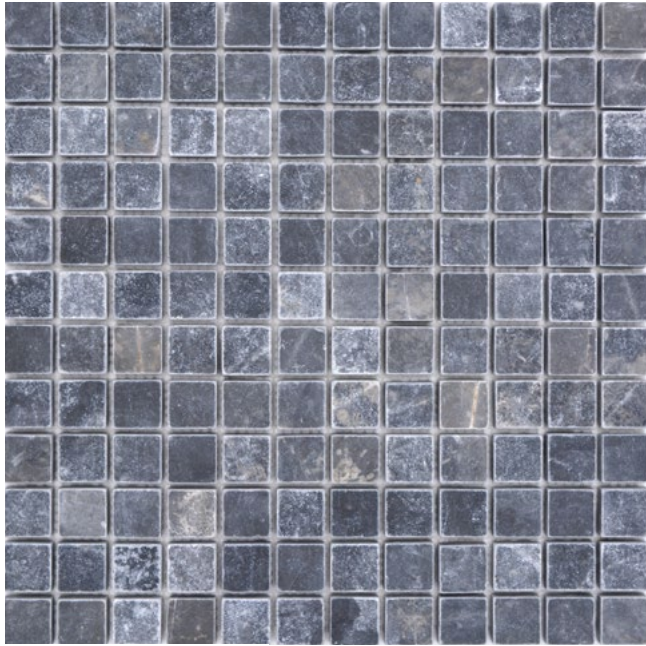

XNT 46376
Matte/sheet 305x305mm
Stein/stone 23x23x10mm