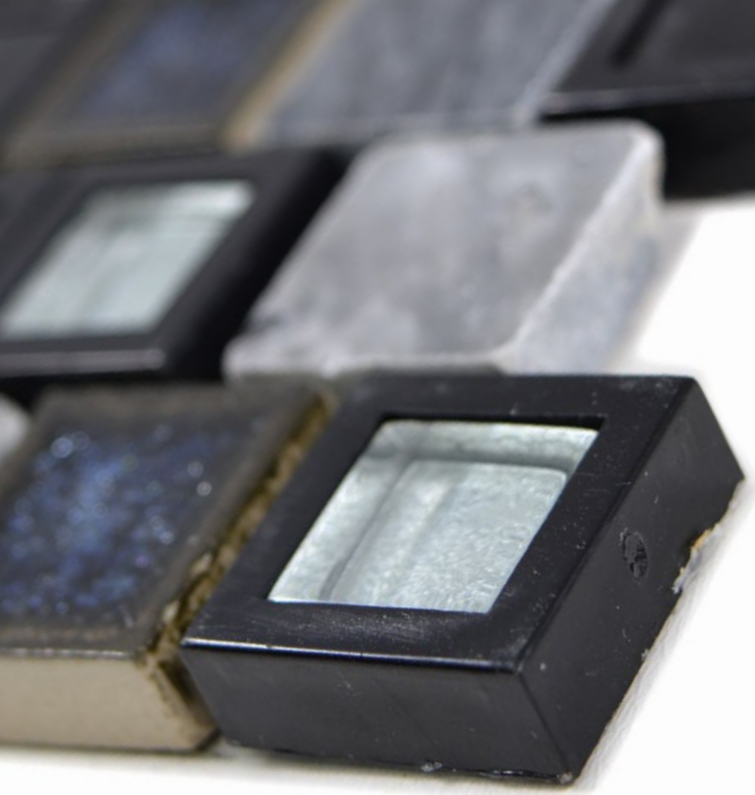

**XCM MV688**

Matte/sheet 300x290mm  
Stein/stone 15x48/98x8mm

**XCM MV618**

Matte/sheet 300x290mm  
Stein/stone 15x48/98x8mm

**XCM MV608**

Matte/sheet 300x290mm  
Stein/stone 15x48/98x8mm

**XCM Zeus**  
 Matte/sheet 300x300mm  
 Stein/stone 15x15x8mm