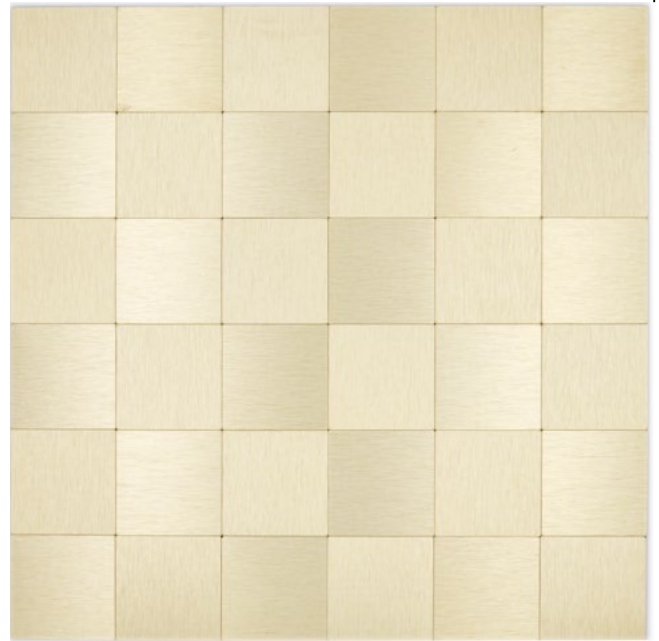

SAM 4GO99
Matte/sheet 305x305mm
Stein/stone 50x50x4mm