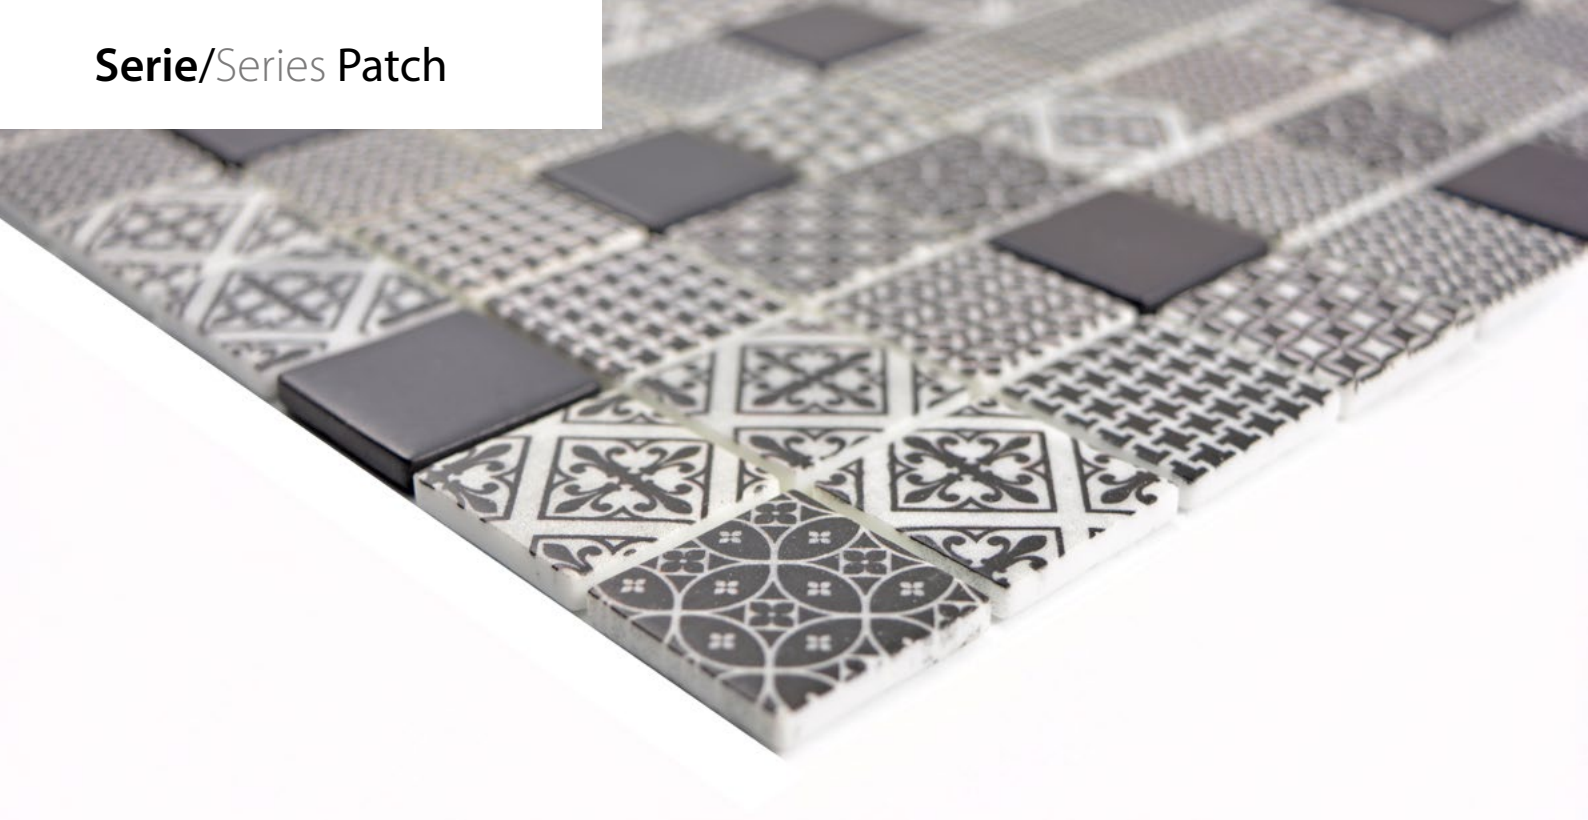

Serie/Series Patch

Patch 40
Matte/sheet 315x315mm
Stein/stone 25x25x4mm