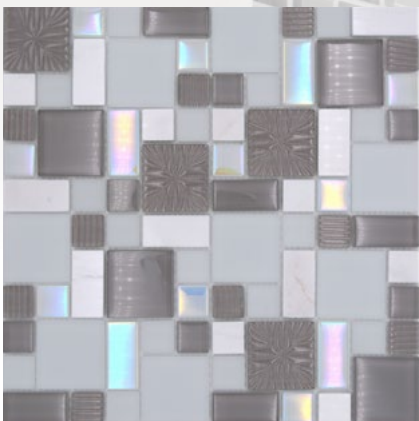

250

XCM MC659

Matte/sheet 300x300mm
Stein/stone 23x23/48+48x48x8mm