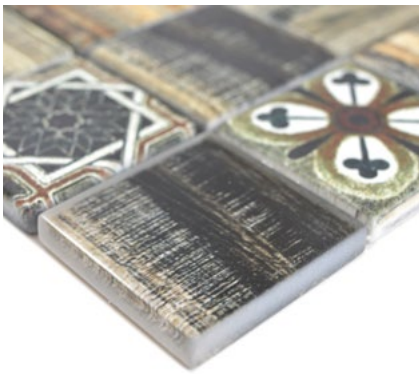

XCM Wood 300
Matte/sheet 300x300mm
Stein/stone 48x48x8mm

XCM Wood 400
Matte/sheet 300x300mm
Stein/stone 48x48x8mm

XCM Wood 500
Matte/sheet 300x300mm
Stein/stone 48x48x8mm