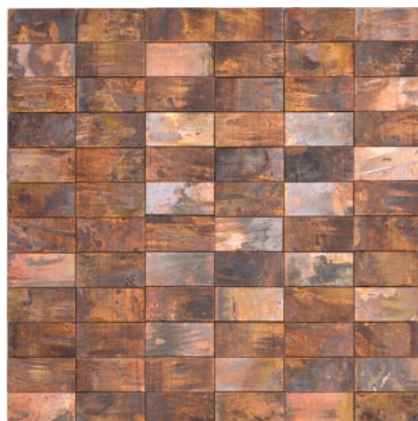

XK 3DH 26

Matte/sheet 265x305mm
Stein/stone 87x100x8mm

XK 3DR 16

Matte/sheet 280x290mm
Stein/stone 24x48x6/8mm

XK 3DC 06

Matte/sheet 291x291mm
Stein/stone 23x23+48x48x6/8/10mm