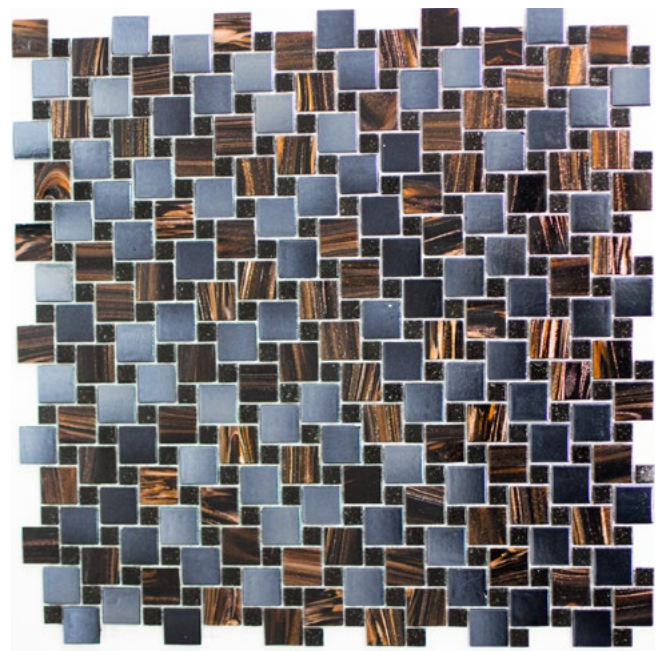

GM K07
Matte/sheet 318x318mm
Stein/stone 20x20/10x10x4mm