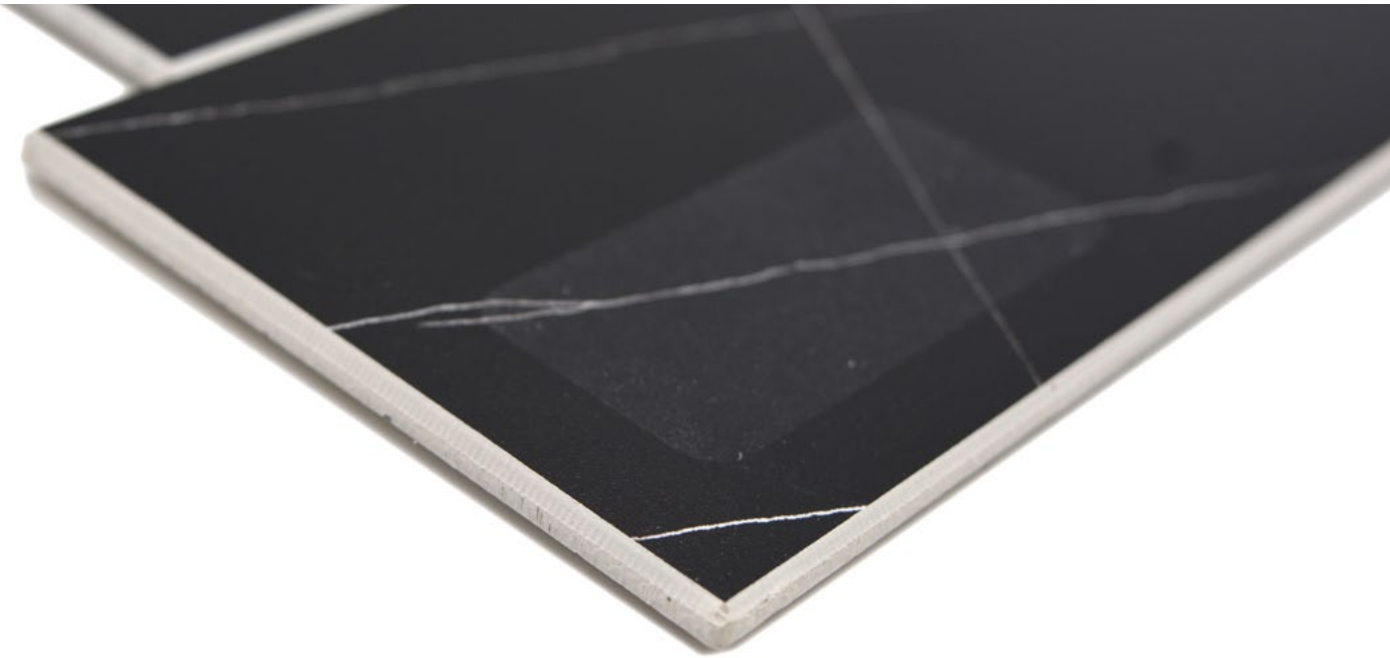

**SAM 4XSP 02**  
Matte/sheet 295x298mm  
Stein/stone 27/48x74/98/198x148/296mm

**SAM 4XSP 04**  
Matte/sheet 298x298mm  
Stein/stone 27/48x74/98/198x148/296mm

**SAM 4XSP 06**  
Matte/sheet 298x298mm  
Stein/stone 27/48x74/98/198x148/296mm