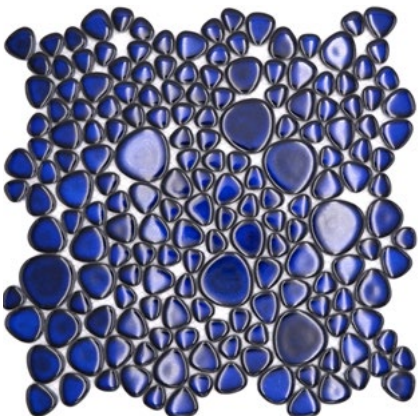

# Serie/Series Pebble

**XKM 110N**

Matte/sheet 275x275mm  
Stein/stone d=20-50x5mm

**XKM 892N**

Matte/sheet 275x275mm  
Stein/stone d=20-50x5mm

**XKM 451N**

Matte/sheet 275x275mm  
Stein/stone d=20-50x5mm

**XKM 100N**