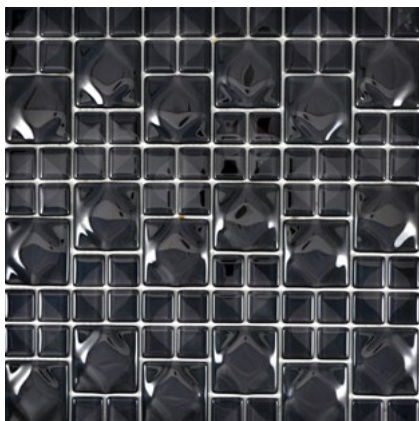

# Serie/Series Wavy

**WAVY 05**

**Matte**/sheet 300x300mm  
**Stein**/stone 23x23+48x48x6mm

**WAVY 15**

**Matte**/sheet 300x300mm  
**Stein**/stone 23x23+48x48x6mm

**WAVY 25**

**Matte**/sheet 300x300mm  
**Stein**/stone 23x23+48x48x6mm