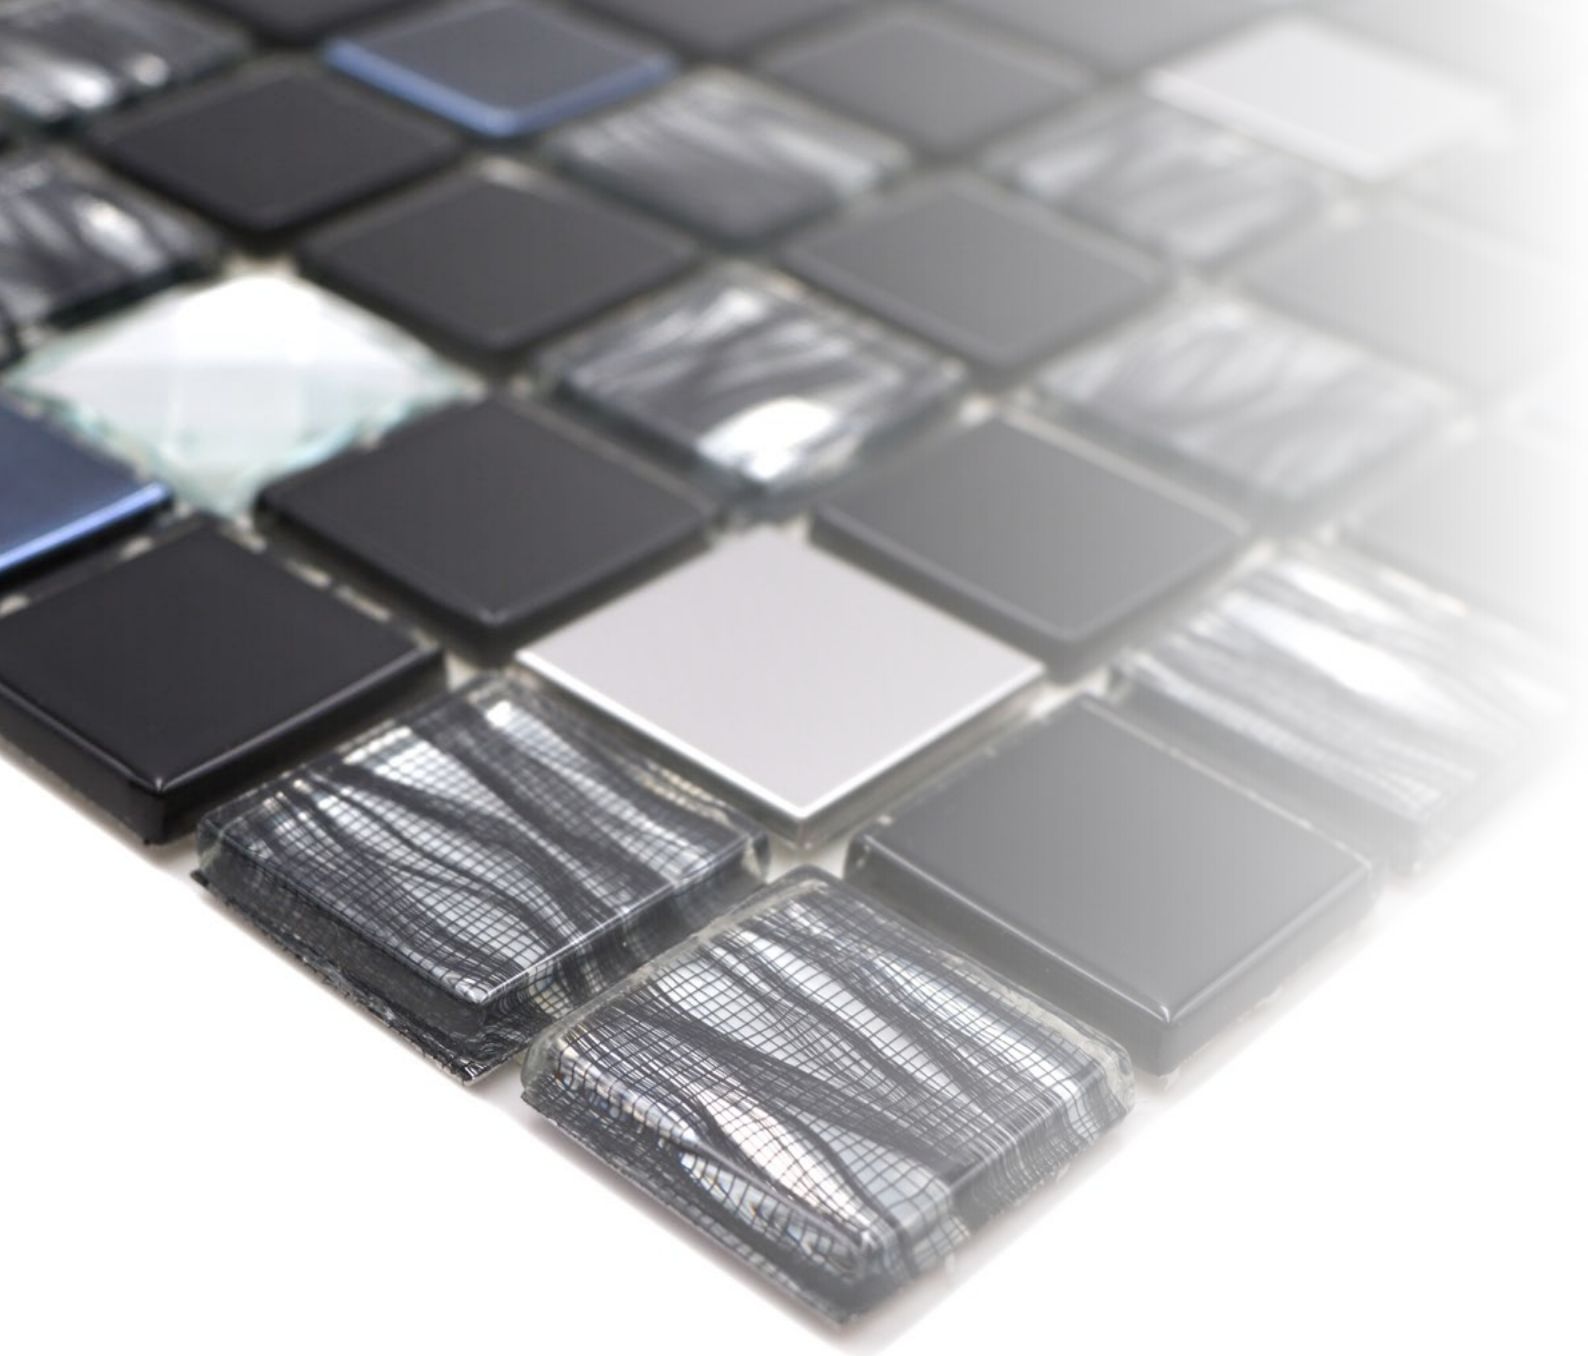

**BO Ciot CB5**  
Matte/sheet 50x300mm  
Stein/stone 20-40x7mm

**BO IN10KS**  
Matte/sheet 100x300mm  
Stein/stone 30-70x8mm

**BO IN14KS**  
Matte/sheet 100x300mm  
Stein/stone 30-70x8mm

**BO IN24KS**  
Matte/sheet 100x300mm  
Stein/stone 30-70x8mm