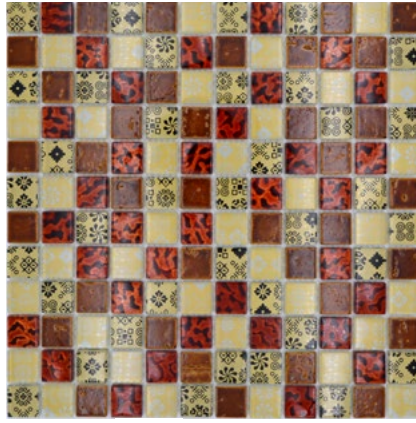

XCM CB25
Matte/sheet 300x300mm
Stein/stone 23x23x8mm