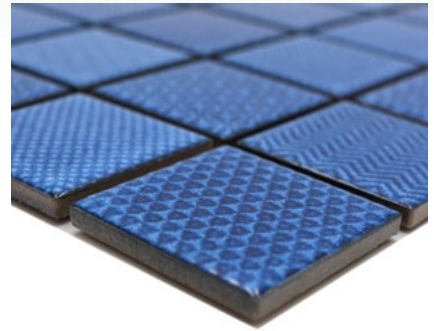

**PRONTO WB**  
 Matte/sheet 298x298mm  
 Stein/stone 97x97x6mm

**CH A1**

**Matte**/sheet 298x298mm  
**Stein**/stone 48x48x6mm

**CH C2**

**Matte**/sheet 298x298mm  
**Stein**/stone 48x48x6mm

**CH E3**

**Matte**/sheet 298x298mm  
**Stein**/stone 48x48x6mm