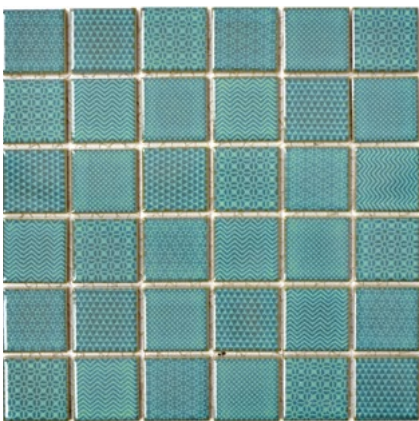

**PRONTO WB**  
 Matte/sheet 298x298mm  
 Stein/stone 97x97x6mm

**CH A1**

**Matte**/sheet 298x298mm  
**Stein**/stone 48x48x6mm

**CH C2**

**Matte**/sheet 298x298mm  
**Stein**/stone 48x48x6mm

**CH E3**

**Matte**/sheet 298x298mm  
**Stein**/stone 48x48x6mm