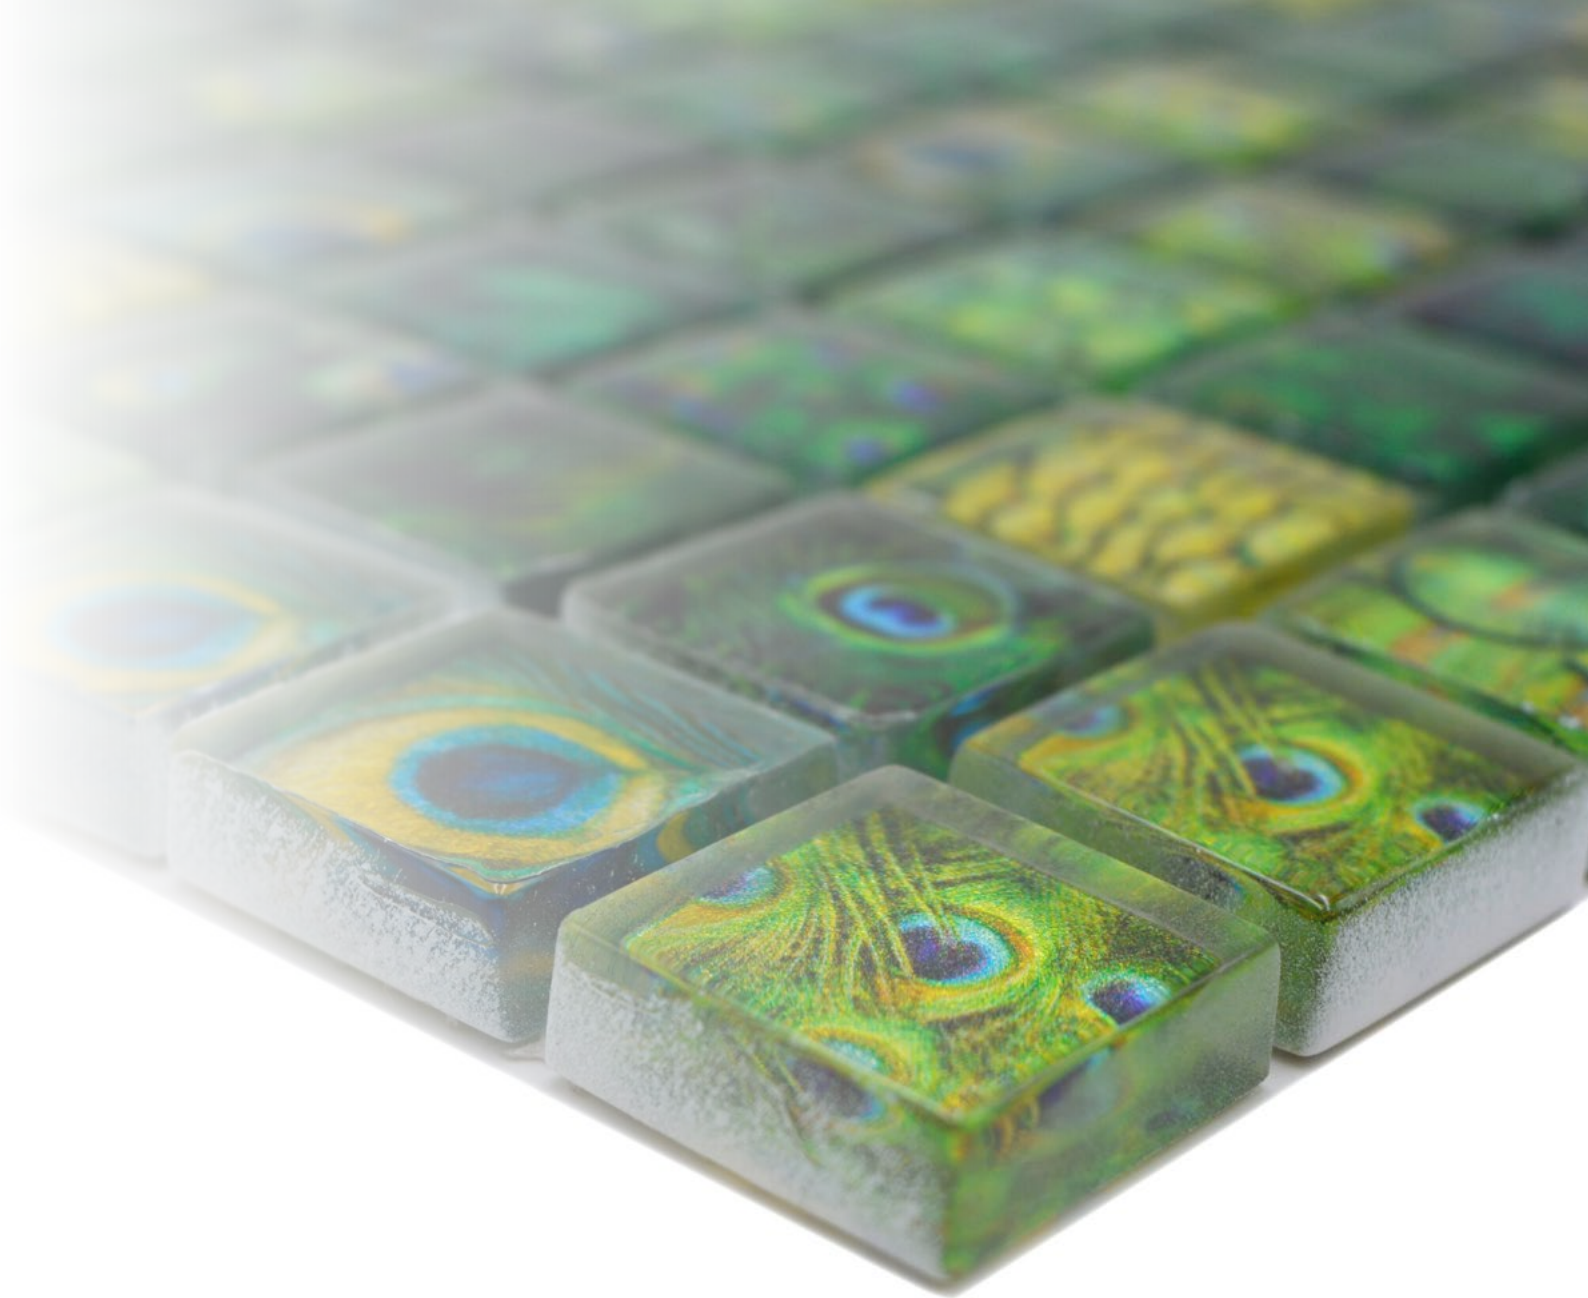

GM IR 268
Matte/sheet 305x305mm
Stein/stone 20x20x4mm

TRANSLUZENT

TRANSLUCENT