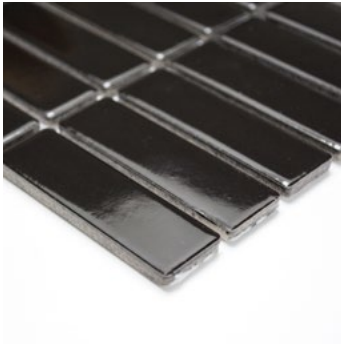

CG 144

Matte/sheet 298x298mm
Stein/stone 23x23x6mm

CG 123

Matte/sheet 298x298mm
Stein/stone 23x23x6mm

ST 350

Matte/sheet 297x290mm
Stein/stone 21,9x72,8x6,5mm

ST 355

Matte/sheet 297x290mm
Stein/stone 21,9x72,8x6,5mm

ST 390

Matte/sheet 298x298mm
Stein/stone 23x48x6mm