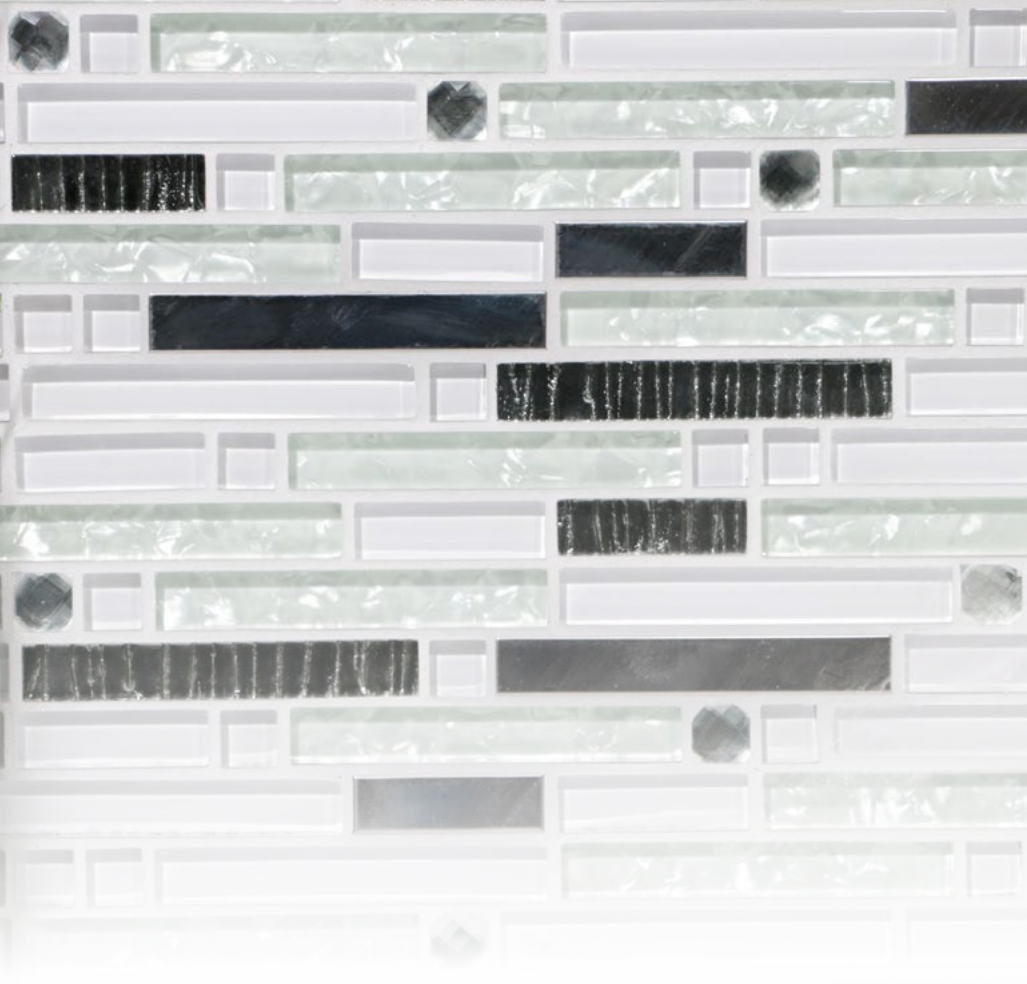

XCM SQ98

Matte/sheet 300x300mm
Stein/stone 23x23+23x73+73x73x8mm