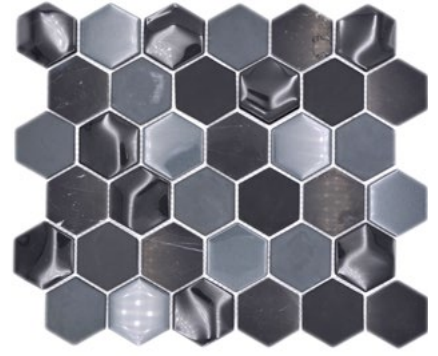

XCM CRS6
Matte/sheet 300x300mm
Stein/stone 23x48x8mm

HXN 11
Matte/sheet 260x300mm
Stein/stone 55x55x6mm