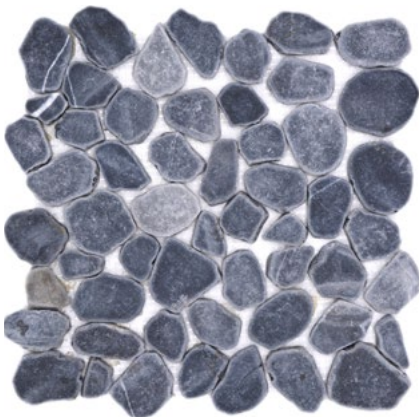

XKS 402
Matte/sheet 315x315mm
Stein/stone 30-80x9mm