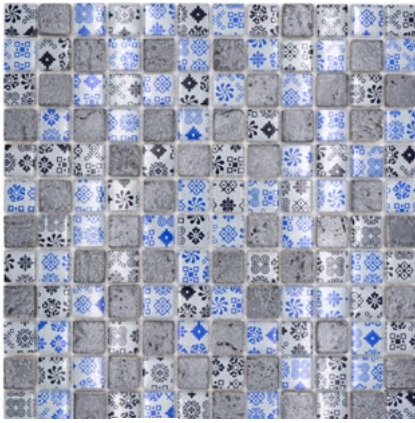

XCM CB07
Matte/sheet 300x300mm
Stein/stone 23x23x8mm