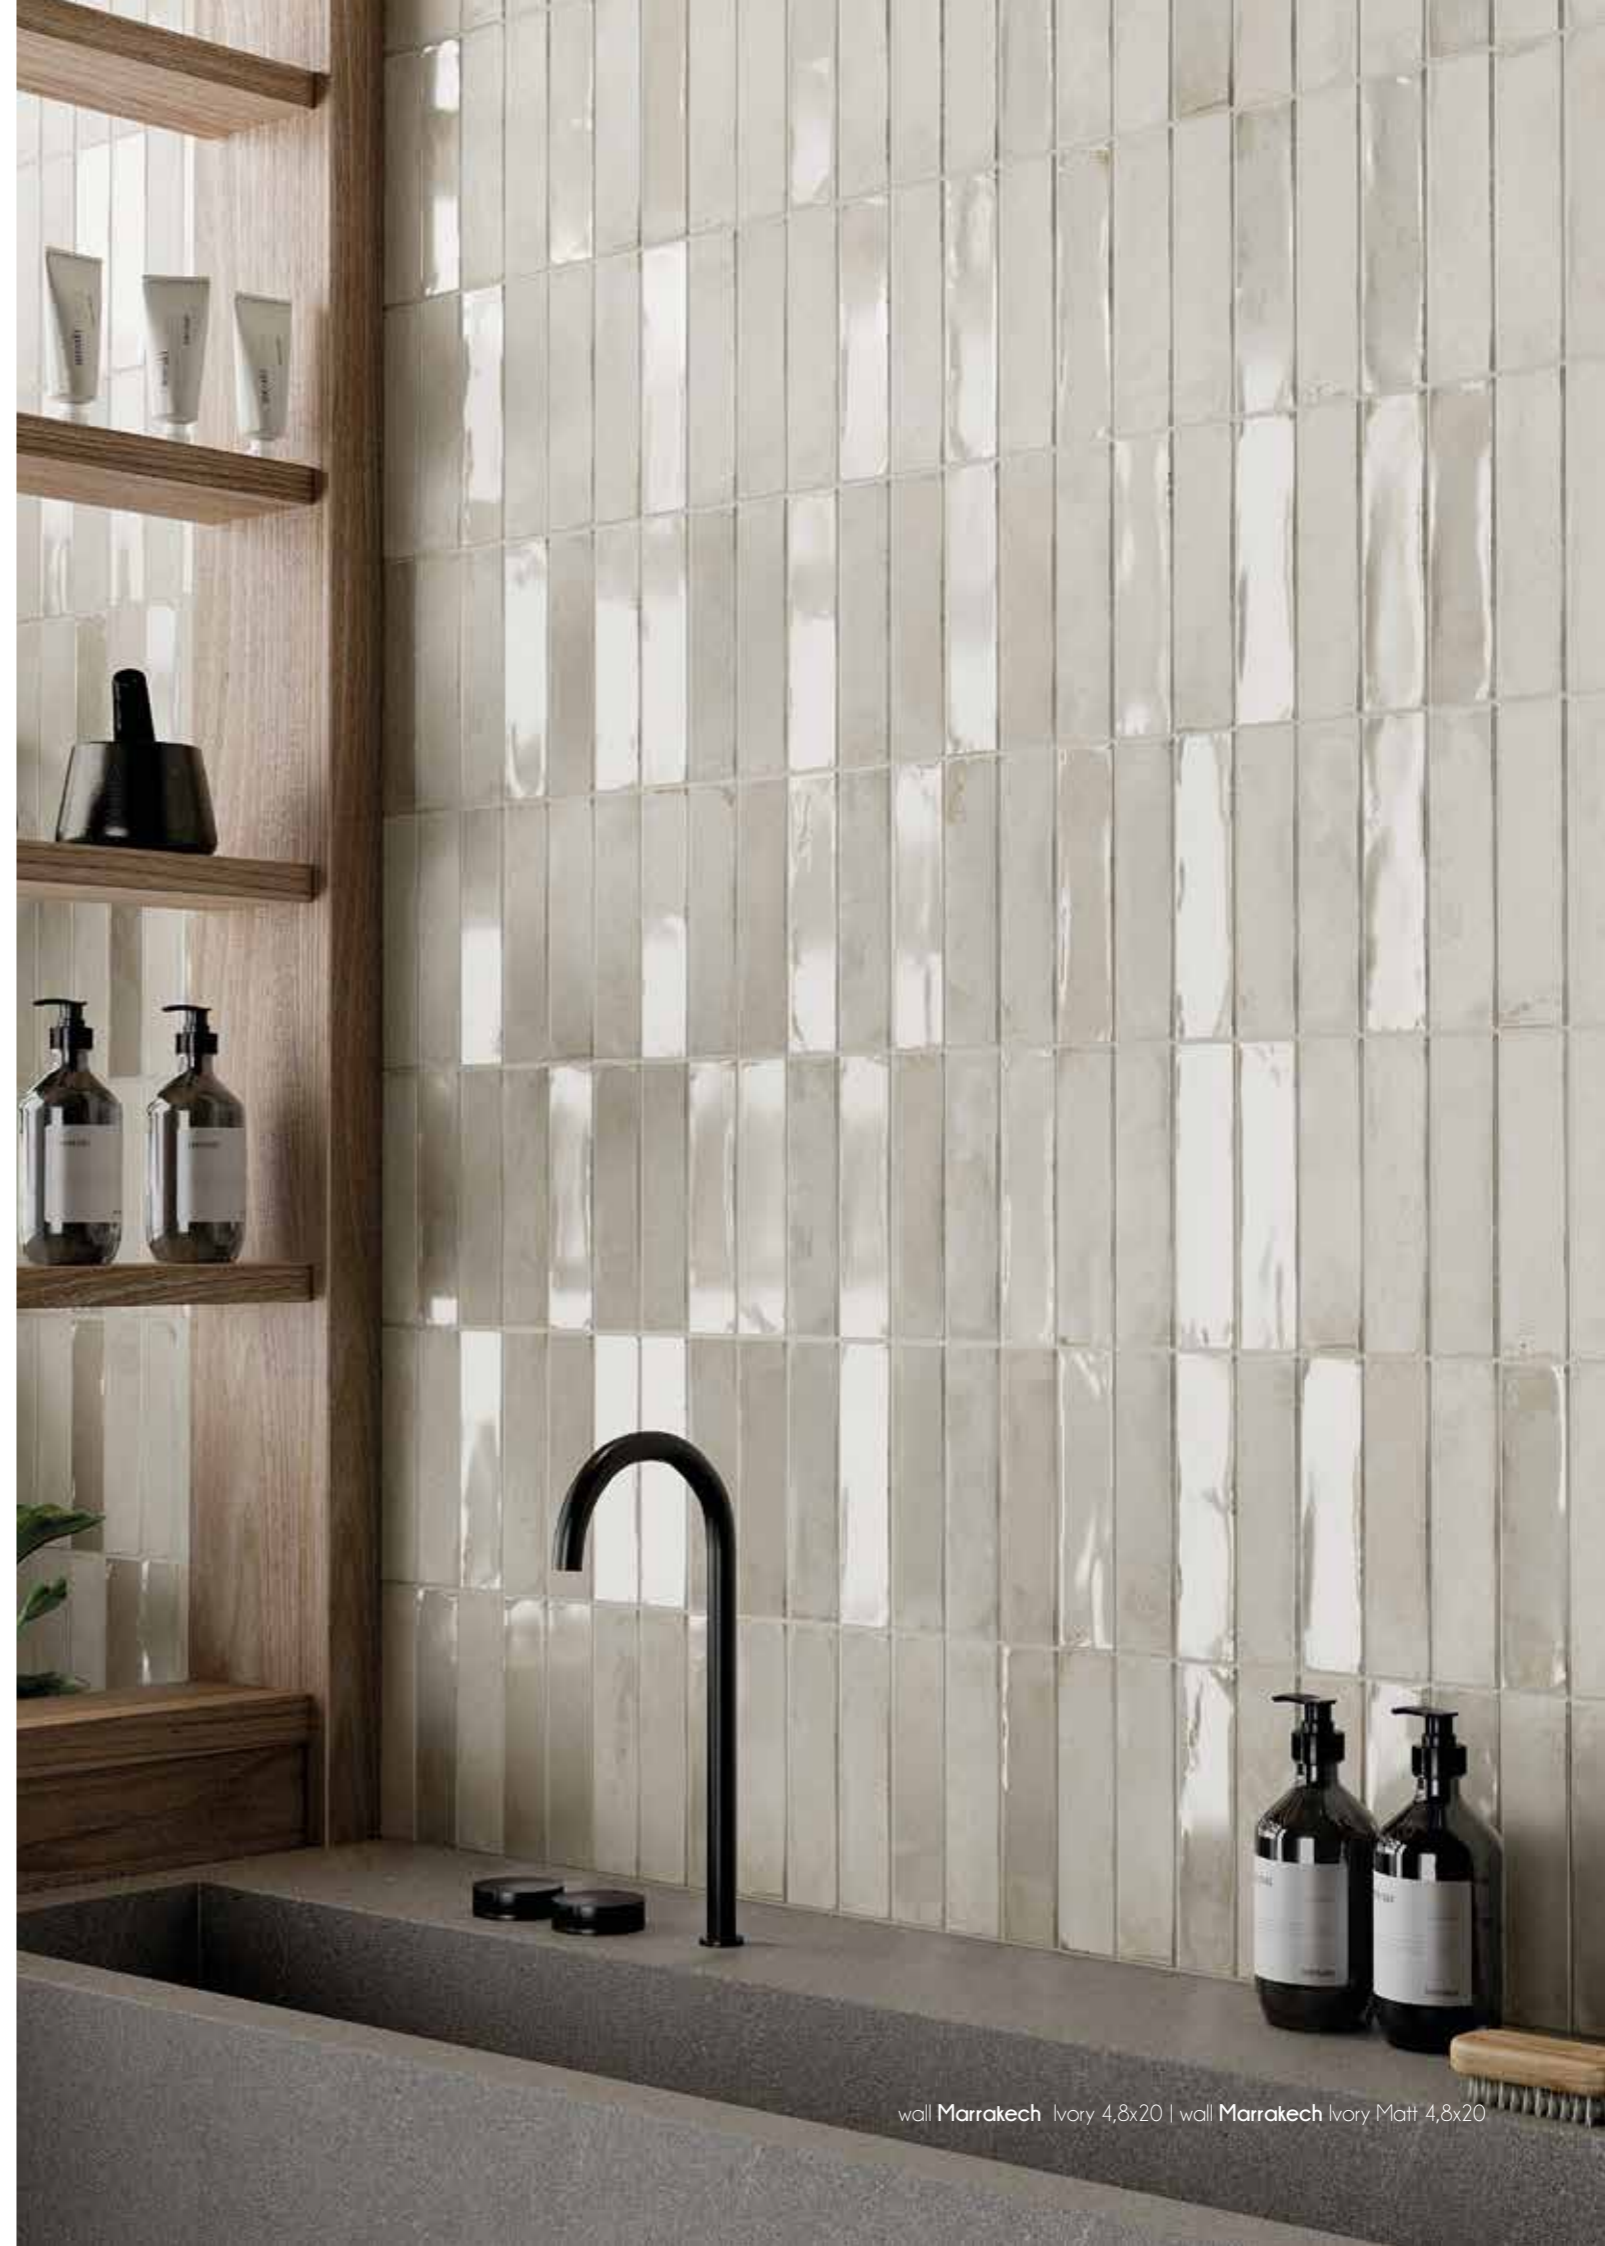

wall Marrakech Black 4,8x20

wall Marrakech Ivory 4,8x20 | wall Marrakech Ivory Matt 4,8x20